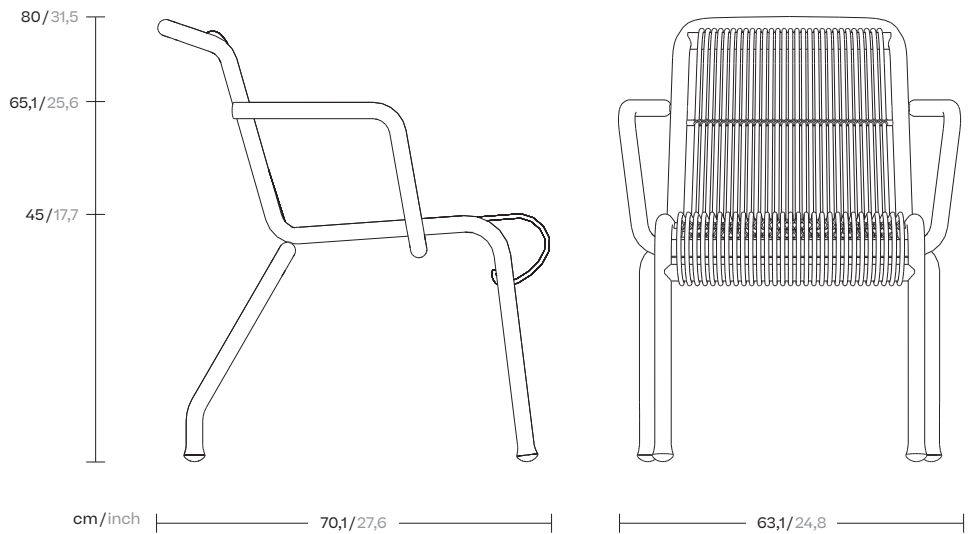

Eolias,
Outdoor Panarea dining
armchair
by Antonio Citterio

Outdoor Panarea dining armchair

Designer
Antonio Citterio

Collection
Eolias

Reference
KSB200700

1/4

cm/inch

The Eolias collection by Kettal was born with the aim of creating versatile products, that work in both outdoor and indoor environments. The focus is on sustainability, thanks to the use of natural and synthetic materials such as aluminium and wicker.

kettal

Outdoor Panarea dining armchair

Designer
Antonio Citterio

Collection
Eolias

Reference
KSB200700

2/4

Materials

Aluminium

Outdoor Panarea dining armchair

Designer
Antonio Citterio

Collection
Eolias

Reference
KSB200700

3/4

Other Characteristics

 Stackable x2

Maintenance