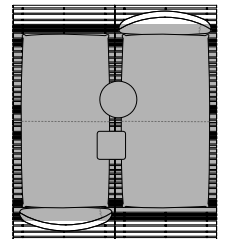

88086
Velo ombreggiante struttura pelle
Shading cover leather frame

88096
Velo ombreggiante struttura metallo
Shading cover metal frame