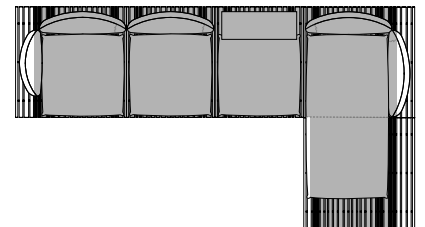

88083
Velo ombreggiante struttura pelle
Shading cover leather frame

88093
Velo ombreggiante struttura metallo
Shading cover metal frame

APSARA
09

88084
Velo ombreggiante struttura pelle
Shading cover leather frame

88094
Velo ombreggiante struttura metallo
Shading cover metal frame

APSARA
10