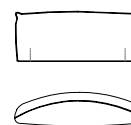

C 88011
Base con doghe in afrormosia e alluminio
Base with slats in afrormosia and aluminum
cm 122 x 105 x h 19
in 48 x 41 3/8 x h 7 1/2

C 88015
Base con doghe in afrormosia e alluminio
Base with slats in afrormosia and aluminum
cm 161 x 122 x h 19
in 63 3/8 x 48 x h 7 1/2

SF 88020
C Cuscino seduta profilo in ecopelle
Seat cushion piping in eco-leather
cm 90 x 90 x h 20
in 35 1/2 x 35 1/2 x h 4 7/8

SF 88021
C Cuscino seduta profilo in ecopelle
Seat cushion piping in eco-leather
cm 90 x 75 x h 20
in 35 1/2 x 29 1/2 x h 4 7/8

SF 88022
C Cuscino seduta doppio per divano,
profilo in ecopelle
Double seat cushion for sofa,
piping in eco-leather
cm 180 x 90 x h 20
in 70 7/8 x 35 1/2 x h 4 7/8

APSARA

SF 88023
C Cuscino seduta doppio per chaise longue, profilo in ecopelle
Double seat cushion for chaise longue, piping in eco-leather
 cm 180 x 90 x h 20
 in 70 7/8 x 35 1/2 x h 4 7/8

SF 88024
C Cuscino seduta per chaise longue, profilo in ecopelle
Seat cushion for chaise longue, piping in eco-leather
 cm 135 x 90 x h 20
 in 53 1/8 x 35 1/2 x h 4 7/8

SF 88030
C Cuscino schienale, profilo in ecopelle
Backrest cushion, piping in eco-leather
 cm 95 x 30 x h 52
 in 37 1/2 x 11 7/8 x h 20 1/2