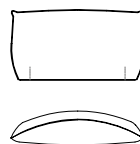

C 88011
Base con doghe in afrormosia e alluminio
Base with slats in afrormosia and aluminum
cm 122 x 105 x h 19
in 48 x 41 3/8 x h 7 1/2

C 88015
Base con doghe in afrormosia e alluminio
Base with slats in afrormosia and aluminum
cm 161 x 122 x h 19
in 63 3/8 x 48 x h 7 1/2

SF 88020
C Cuscino seduta profilo in ecopelle
Seat cushion piping in eco-leather
cm 90 x 90 x h 20
in 35 1/2 x 35 1/2 x h 4 7/8

SF 88021
C Cuscino seduta profilo in ecopelle
Seat cushion piping in eco-leather
cm 90 x 75 x h 20
in 35 1/2 x 29 1/2 x h 4 7/8

SF 88022
C Cuscino seduta doppio per divano,
profilo in ecopelle
Double seat cushion for sofa,
piping in eco-leather
cm 180 x 90 x h 20
in 70 7/8 x 35 1/2 x h 4 7/8

APSARA

SF 88023
C Cuscino seduta doppio per chaise longue, profilo in ecopelle
Double seat cushion for chaise longue, piping in eco-leather
 cm 180 x 90 x h 20
 in 70 7/8 x 35 1/2 x h 4 7/8

SF 88024
C Cuscino seduta per chaise longue, profilo in ecopelle
Seat cushion for chaise longue, piping in eco-leather
 cm 135 x 90 x h 20
 in 53 1/8 x 35 1/2 x h 4 7/8

SF 88030
C Cuscino schienale, profilo in ecopelle
Backrest cushion, piping in eco-leather
 cm 95 x 30 x h 52
 in 37 1/2 x 11 7/8 x h 20 1/2