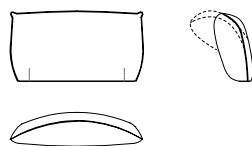

SF 88020
C Cuscino seduta profilo in ecopelle
Seat cushion piping in eco-leather
cm 90 x 90 x h 20
in 35 1/2 x 35 1/2 x h 4 7/8

SF 88021
C Cuscino seduta profilo in ecopelle
Seat cushion piping in eco-leather
cm 90 x 75 x h 20
in 35 1/2 x 29 1/2 x h 4 7/8

SF 88022
C Cuscino seduta doppio per divano,
profilo in ecopelle
Double seat cushion for sofa,
piping in eco-leather
cm 180 x 90 x h 20
in 70 7/8 x 35 1/2 x h 4 7/8

APSARA

SF 88023
C Cuscino seduta doppio per chaise longue, profilo in ecopelle
Double seat cushion for chaise longue, piping in eco-leather
 cm 180 x 90 x h 20
 in 70 7/8 x 35 1/2 x h 4 7/8

SF 88024
C Cuscino seduta per chaise longue, profilo in ecopelle
Seat cushion for chaise longue, piping in eco-leather
 cm 135 x 90 x h 20
 in 53 1/8 x 35 1/2 x h 4 7/8

SF 88030
C Cuscino schienale, profilo in ecopelle
Backrest cushion, piping in eco-leather
 cm 95 x 30 x h 52
 in 37 1/2 x 11 7/8 x h 20 1/2

SF 88031
C Cuscino bracciolo lungo, profilo in ecopelle
Long armrest cushion, piping in eco-leather
 cm 95 x 30 x h 37
 in 37 1/2 x 11 7/8 x h 14 1/2

SF 88032
C Cuscino bracciolo corto, profilo in ecopelle
Short armrest cushion, piping in eco-leather
 cm 70 x 30 x h 37
 in 27 1/2 x 11 7/8 x h 14 1/2