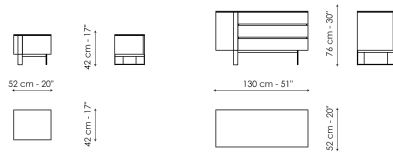

## Data sheet

Bedside table with one drawer    Drawer chest

Width: 52cm

Width: 130cm

Depth: 42cm

Depth: 52cm

Height: 42cm

Height: 76cm