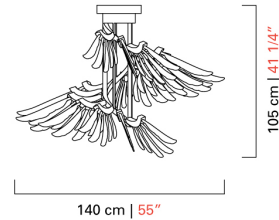

Barovier&Toso

VENEZIA 1295

7248

COLLECTION	Angel
TYPOLOGY	Suspension lamps
HEIGHT	105 cm 41 1/4 inc
DIAMETER	140 cm 55 inc
WEIGHT	35 Kg 77 lbs
LEVELS	1
SWITCHINGS	1
BULBS	80 x 1 Led - not dimmable - included <i>80 x 1 Led - not dimmable - included</i> 1 x 7 GU10 - not dimmable - included <i>1 x 7 GU10 - not dimmable - included</i> 1 x 21 Strip Led - not dimmable - included <i>1 x 21 Strip Led - not dimmable - included</i>
CERTIFICATIONS	UL - EAC - cULus
VENETIAN CRYSTAL	Crystal
BESPOKE VENETIAN CRYSTAL	Grey, Sand, Smoke, Cognac, Gold, Olive, Liquid citron, Antalia Green, Periwinkle, Amethyst, Light pink, Violet, Cadet Blue, Aquamarine, Light blue, Bluastro, Indigo
METAL STRUCTURES	Painted Myrrh

Barovier&Toso
VENEZIA 1295

7249

COLLECTION	Angel
TYPOLOGY	Suspension lamps
HEIGHT	175 cm <i>68 1/2 inc</i>
DIAMETER	140 cm <i>55 inc</i>
WEIGHT	60 Kg <i>132 lbs</i>
LEVELS	1
SWITCHINGS	1
BULBS	135 x 1 Led - not dimmable - included <i>135 x 1 Led - not dimmable - included</i> 1 x 7 GU10 - not dimmable - included <i>1 x 7 GU10 - not dimmable - included</i> 1 x 21 Strip Led - not dimmable - included <i>1 x 21 Strip Led - not dimmable - included</i>
CERTIFICATIONS	UL - EAC - cULus
VENETIAN CRYSTAL	Crystal
BESPOKE VENETIAN CRYSTAL	Grey, Sand, Smoke, Cognac, Gold, Olive, Liquid citron, Antalia Green, Periwinkle, Amethyst, Light pink, Violet, Cadet Blue, Aquamarine, Light blue, Bluastro, Indigo
METAL STRUCTURES	Painted Myrrh