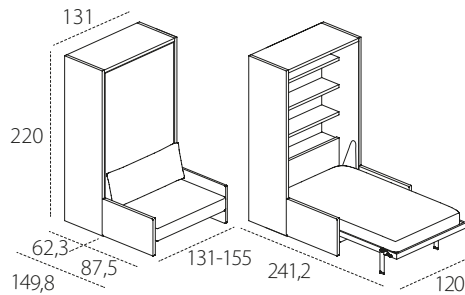

ALTEA BOOK 90 SOFA - P.62,3

Bed base CF09.  
Patent protected

Sofa.  
Patent protected

ALTEA BOOK 120 SOFA - P.62,3

Bed base CF09.  
Patent protected

Sofa.  
Patent protected

LETTO +

DIVANO +

TESTATA  
ATTREZZATA

**= ALTEA BOOK  
SOFA - P.62,3**

ALTEA 90 SOFA - P.35

Bed base CF09.  
Patent protected

Sofa.  
Patent protected

ALTEA 120 SOFA - P.35

Bed base CF09.  
Patent protected

Sofa.  
Patent protected

Available with two types of armrest in different sizes (W 4 cm and 16 cm).

Altea Sofa is self-supporting.

Wooden structure with adjustable nylon feet.

Available mattresses - H cm 18, single mattress cm 85x197 weight kg 14-16, intermediate mattress cm 115 x 197 kg 21-23, in versions springs, memory, memory 7 zones, memory deluxe, latex and mattresses complying with usa relevant regulations.

H of bed base from the floor cm 33,7.

Maximum capacity of the bed kg 150.

H of sofa seat from the floor cm 40.

**AVAILABLE FINISHES**

STRUCTURE - Melamine white, oak sabbia, oak moro, perla, tortora. Lacquered as per Cleicoloursystem.