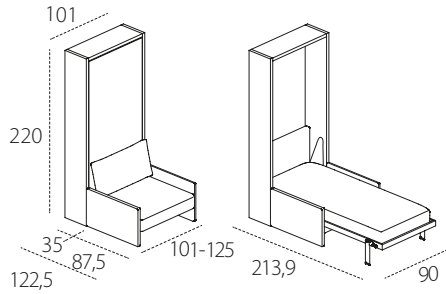

ALTEA BOOK 90 SOFA - P.62,3

Bed base CF09.  
Patent protected

Sofa.  
Patent protected

ALTEA BOOK 120 SOFA - P.62,3

Bed base CF09.  
Patent protected

Sofa.  
Patent protected

LETTO +

DIVANO +

TESTATA  
ATTREZZATA

**= ALTEA BOOK  
SOFA - P.62,3**

ALTEA 90 SOFA - P.35

Bed base CF09.  
Patent protected

Sofa.  
Patent protected

ALTEA 120 SOFA - P.35

Bed base CF09.  
Patent protected

Sofa.  
Patent protected

Available with two types of armrest in different sizes (W 4 cm and 16 cm).

Altea Sofa is self-supporting.

Wooden structure with adjustable nylon feet.

Available mattresses - H cm 18, single mattress cm 85x197 weight kg 14-16, intermediate mattress cm 115 x 197 kg 21-23, in versions springs, memory, memory 7 zones, memory deluxe, latex and mattresses complying with usa relevant regulations.

H of bed base from the floor cm 33,7.

Maximum capacity of the bed kg 150.

H of sofa seat from the floor cm 40.

**AVAILABLE FINISHES**

STRUCTURE - Melamine white, oak sabbia, oak moro, perla, tortora. Lacquered as per Cleicoloursystem.