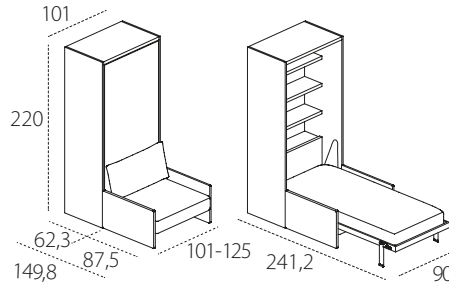

ALTEA BOOK 90 SOFA - P.62,3

Bed base CF09.  
Patent protected

Sofa.  
Patent protected

ALTEA BOOK 120 SOFA - P.62,3

Bed base CF09.  
Patent protected

Sofa.  
Patent protected

LETTO +

DIVANO +

TESTATA  
ATTREZZATA

**= ALTEA BOOK  
SOFA - P.62,3**

ALTEA 90 SOFA - P.35

Bed base CF09.  
Patent protected

Sofa.  
Patent protected

ALTEA 120 SOFA - P.35

Bed base CF09.  
Patent protected

Sofa.  
Patent protected

Available with two types of armrest in different sizes (W 4 cm and 16 cm).

Altea Sofa is self-supporting.

Wooden structure with adjustable nylon feet.

Available mattresses - H cm 18, single mattress cm 85x197 weight kg 14-16, intermediate mattress cm 115 x 197 kg 21-23, in versions springs, memory, memory 7 zones, memory deluxe, latex and mattresses complying with usa relevant regulations.

H of bed base from the floor cm 33,7.

Maximum capacity of the bed kg 150.

H of sofa seat from the floor cm 40.

**AVAILABLE FINISHES**

STRUCTURE - Melamine white, oak sabbia, oak moro, perla, tortora. Lacquered as per Cleicoloursystem.