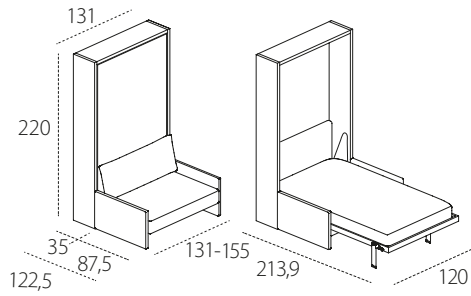

ALTEA BOOK 90 SOFA - P.62,3

Bed base CF09.  
Patent protected

Sofa.  
Patent protected

ALTEA BOOK 120 SOFA - P.62,3

Bed base CF09.  
Patent protected

Sofa.  
Patent protected

LETTO +

DIVANO +

TESTATA  
ATTREZZATA

**= ALTEA BOOK  
SOFA - P.62,3**

ALTEA 90 SOFA - P.35

Bed base CF09.  
Patent protected

Sofa.  
Patent protected

ALTEA 120 SOFA - P.35

Bed base CF09.  
Patent protected

Sofa.  
Patent protected

Available with two types of armrest in different sizes (W 4 cm and 16 cm).

Altea Sofa is self-supporting.

Wooden structure with adjustable nylon feet.

Available mattresses - H cm 18, single mattress cm 85x197 weight kg 14-16, intermediate mattress cm 115 x 197 kg 21-23, in versions springs, memory, memory 7 zones, memory deluxe, latex and mattresses complying with usa relevant regulations.

H of bed base from the floor cm 33,7.

Maximum capacity of the bed kg 150.

H of sofa seat from the floor cm 40.

**AVAILABLE FINISHES**

STRUCTURE - Melamine white, oak sabbia, oak moro, perla, tortora. Lacquered as per Cleicoloursystem.