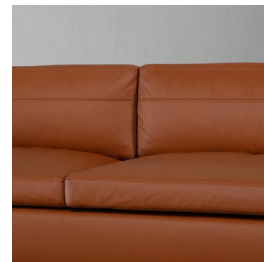

skram

skramfurniture.com

altai sofa

A41 / A42

The altai sofa is constructed with a solid hardwood frame with reinforced mortise-and-tenon joinery. Clients may specify upholstery (standard or COM/COL), timber for leg element, and metal material/finish options. Cushions feature down fill and double-needle stitching. This item is suitable for contract or residential use.

skram

A41	width 62 / 157cm	depth 26 / 66cm	height 27 / 69cm	seat height 18.5 / 47cm
------------	------------------	-----------------	------------------	-------------------------

A42	width 92 / 234cm	depth 26 / 66cm	height 27 / 69cm	seat height 18.5 / 47cm
------------	------------------	-----------------	------------------	-------------------------