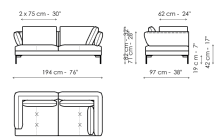

Data sheet

Sofa 224

Width: 224cm
Depth: 97cm
Height: 82cm

Sofa 194

Width: 194cm
Depth: 97cm
Height: 82cm

Corner sofa 224

Width: 224cm
Depth: 97cm
Height: 82cm

Corner sofa 194

Width: 194cm
Depth: 97cm
Height: 82cm

End section sofa 222

Width: 222cm
Depth: 97cm
Height: 82cm

End section sofa 192

Width: 192cm
Depth: 97cm
Height: 82cm

End section sofa 152

Width: 152cm
Depth: 97cm
Height: 82cm

Center section sofa 150

Width: 150cm
Depth: 97cm
Height: 82cm

Center section sofa 95

Width: 95cm
Depth: 97cm
Height: 82cm

Penisola 190

Width: 190cm
Depth: 97cm
Height: 82cm

Penisola 150

Width: 150cm
Depth: 97cm
Height: 82cm

Meridiana

Width: 192cm
Depth: 97cm
Height: 82cm

Chaise longue

Width: 152cm
Depth: 97cm
Height: 82cm

Pouf 150 x 95
Width: 150cm
Depth: 95cm
Height: 42cm

Pouf 95 x 95
Width: 95cm
Depth: 95cm
Height: 42cm

Cushion
Width: 45cm
Depth: 45cm
Height: -cm