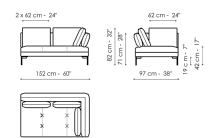

End section sofa 97

Width: 97cm
Depth: 97cm
Height: 82cm

End section corner sofa 222

Width: 222cm
Depth: 97cm
Height: 82cm

End section corner sofa 192

Width: 192cm
Depth: 97cm
Height: 82cm

End section corner sofa 152

Width: 152cm
Depth: 97cm
Height: 82cm

End section corner sofa 97

Width: 97cm
Depth: 97cm
Height: 82cm

Center section sofa 220

Width: 220cm
Depth: 97cm
Height: 82cm

Center section sofa 190

Width: 190cm
Depth: 97cm
Height: 82cm

Center section sofa 150

Width: 150cm
Depth: 97cm
Height: 82cm

Center section sofa 95

Width: 95cm
Depth: 97cm
Height: 82cm

Penisola 190

Width: 190cm
Depth: 97cm
Height: 82cm

Penisola 150

Width: 150cm
Depth: 97cm
Height: 82cm

Meridiana

Width: 192cm
Depth: 97cm
Height: 82cm

Chaise longue

Width: 152cm
Depth: 97cm
Height: 82cm

Pouf 150 x 95
Width: 150cm
Depth: 95cm
Height: 42cm

Pouf 95 x 95
Width: 95cm
Depth: 95cm
Height: 42cm

Cushion
Width: 45cm
Depth: 45cm
Height: -cm