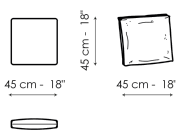

Width: 152cm
Depth: 97cm
Height: 82cm

End section corner sofa 97

Width: 97cm
Depth: 97cm
Height: 82cm

Center section sofa 220

Width: 220cm
Depth: 97cm
Height: 82cm

Center section sofa 190

Width: 190cm
Depth: 97cm
Height: 82cm

Center section sofa 150

Width: 150cm
Depth: 97cm
Height: 82cm

Center section sofa 95

Width: 95cm
Depth: 97cm
Height: 82cm

Penisola 190

Width: 190cm
Depth: 97cm
Height: 82cm

Penisola 150

Width: 150cm
Depth: 97cm
Height: 82cm

Meridiana

Width: 192cm
Depth: 97cm
Height: 82cm

Chaise longue

Width: 152cm
Depth: 97cm
Height: 82cm

Pouf 150 x 95
Width: 150cm
Depth: 95cm
Height: 42cm

Pouf 95 x 95
Width: 95cm
Depth: 95cm
Height: 42cm

Cushion
Width: 45cm
Depth: 45cm
Height: -cm

Coffe table 148 x 33
Width: 148cm
Depth: 33cm
Height: 45cm

Coffe table 93 x 33
Width: 93cm
Depth: 33cm
Height: 45cm

Coffe table 93 x 47
Width: 93cm
Depth: 47cm
Height: 45cm

Combination
Width: 337cm
Depth: 97cm
Height: 82cm