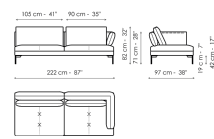

Data sheet

Sofa 224

Width: 224cm
Depth: 97cm
Height: 82cm

Sofa 194

Width: 194cm
Depth: 97cm
Height: 82cm

Corner sofa 224

Width: 224cm
Depth: 97cm
Height: 82cm

Corner sofa 194

Width: 194cm
Depth: 97cm
Height: 82cm

End section sofa 222

Width: 222cm
Depth: 97cm
Height: 82cm

End section sofa 192

Width: 192cm
Depth: 97cm
Height: 82cm

End section sofa 152

Width: 152cm
Depth: 97cm
Height: 82cm

Center section sofa 150

Width: 150cm
Depth: 97cm
Height: 82cm

Center section sofa 95

Width: 95cm
Depth: 97cm
Height: 82cm

Penisola 190

Width: 190cm
Depth: 97cm
Height: 82cm

Penisola 150

Width: 150cm
Depth: 97cm
Height: 82cm

Meridiana

Width: 192cm
Depth: 97cm
Height: 82cm

Chaise longue

Width: 152cm
Depth: 97cm
Height: 82cm

Pouf 150 x 95
Width: 150cm
Depth: 95cm
Height: 42cm

Pouf 95 x 95
Width: 95cm
Depth: 95cm
Height: 42cm

Cushion
Width: 45cm
Depth: 45cm
Height: -cm