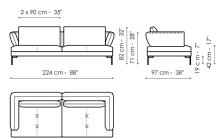

Data sheet

Sofa 224

Width: 224cm
Depth: 97cm
Height: 82cm

Sofa 194

Width: 194cm
Depth: 97cm
Height: 82cm

Corner sofa 224

Width: 224cm
Depth: 97cm
Height: 82cm

Corner sofa 194

Width: 152cm
Depth: 97cm
Height: 82cm

End section corner sofa 97

Width: 97cm
Depth: 97cm
Height: 82cm

Center section sofa 220

Width: 220cm
Depth: 97cm
Height: 82cm

Center section sofa 190

Width: 190cm
Depth: 97cm
Height: 82cm

Center section sofa 150

Width: 150cm
Depth: 97cm
Height: 82cm

Center section sofa 95

Width: 95cm
Depth: 97cm
Height: 82cm

Penisola 190

Width: 190cm
Depth: 97cm
Height: 82cm

Penisola 150

Width: 150cm
Depth: 97cm
Height: 82cm

Meridiana

Width: 192cm
Depth: 97cm
Height: 82cm

Chaise longue

Width: 152cm
Depth: 97cm
Height: 82cm

Pouf 150 x 95
Width: 150cm
Depth: 95cm
Height: 42cm

Pouf 95 x 95
Width: 95cm
Depth: 95cm
Height: 42cm

Cushion
Width: 45cm
Depth: 45cm
Height: -cm