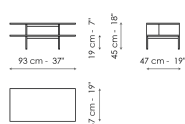

Width: 152cm
Depth: 97cm
Height: 82cm

End section corner sofa 97

Width: 97cm
Depth: 97cm
Height: 82cm

Center section sofa 220

Width: 220cm
Depth: 97cm
Height: 82cm

Center section sofa 190

Width: 190cm
Depth: 97cm
Height: 82cm

Center section sofa 150

Width: 150cm
Depth: 97cm
Height: 82cm

Center section sofa 95

Width: 95cm
Depth: 97cm
Height: 82cm

Penisola 190

Width: 190cm
Depth: 97cm
Height: 82cm

Penisola 150

Width: 150cm
Depth: 97cm
Height: 82cm

Meridiana

Width: 192cm
Depth: 97cm
Height: 82cm

Chaise longue

Width: 152cm
Depth: 97cm
Height: 82cm

Pouf 150 x 95
Width: 150cm
Depth: 95cm
Height: 42cm

Pouf 95 x 95
Width: 95cm
Depth: 95cm
Height: 42cm

Cushion
Width: 45cm
Depth: 45cm
Height: -cm

Coffe table 148 x 33
Width: 148cm
Depth: 33cm
Height: 45cm

Coffe table 93 x 33
Width: 93cm
Depth: 33cm
Height: 45cm

Coffe table 93 x 47
Width: 93cm
Depth: 47cm
Height: 45cm

Combination
Width: 337cm
Depth: 97cm
Height: 82cm