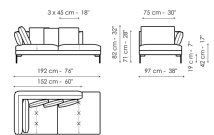

Width: 152cm
Depth: 97cm
Height: 82cm

End section corner sofa 97

Width: 97cm
Depth: 97cm
Height: 82cm

Center section sofa 220

Width: 220cm
Depth: 97cm
Height: 82cm

Center section sofa 190

Width: 190cm
Depth: 97cm
Height: 82cm

Center section sofa 150

Width: 150cm
Depth: 97cm
Height: 82cm

Center section sofa 95

Width: 95cm
Depth: 97cm
Height: 82cm

Penisola 190

Width: 190cm
Depth: 97cm
Height: 82cm

Penisola 150

Width: 150cm
Depth: 97cm
Height: 82cm

Meridiana

Width: 192cm
Depth: 97cm
Height: 82cm

Chaise longue

Width: 152cm
Depth: 97cm
Height: 82cm

Pouf 150 x 95
Width: 150cm
Depth: 95cm
Height: 42cm

Pouf 95 x 95
Width: 95cm
Depth: 95cm
Height: 42cm

Cushion
Width: 45cm
Depth: 45cm
Height: -cm

Coffe table 148 x 33
Width: 148cm
Depth: 33cm
Height: 45cm

Coffe table 93 x 33
Width: 93cm
Depth: 33cm
Height: 45cm

Coffe table 93 x 47
Width: 93cm
Depth: 47cm
Height: 45cm

Combination
Width: 337cm
Depth: 97cm
Height: 82cm