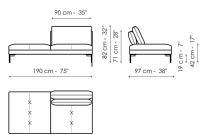

End section sofa 97

Width: 97cm
Depth: 97cm
Height: 82cm

End section corner sofa 222

Width: 222cm
Depth: 97cm
Height: 82cm

End section corner sofa 192

Width: 192cm
Depth: 97cm
Height: 82cm

End section corner sofa 152

Width: 152cm
Depth: 97cm
Height: 82cm

End section corner sofa 97

Width: 97cm
Depth: 97cm
Height: 82cm

Center section sofa 220

Width: 220cm
Depth: 97cm
Height: 82cm

Center section sofa 190

Width: 190cm
Depth: 97cm
Height: 82cm

Center section sofa 150

Width: 150cm
Depth: 97cm
Height: 82cm

Center section sofa 95

Width: 95cm
Depth: 97cm
Height: 82cm

Penisola 190

Width: 190cm
Depth: 97cm
Height: 82cm

Penisola 150

Width: 150cm
Depth: 97cm
Height: 82cm

Meridiana

Width: 192cm
Depth: 97cm
Height: 82cm

Chaise longue

Width: 152cm
Depth: 97cm
Height: 82cm

Pouf 150 x 95
Width: 150cm
Depth: 95cm
Height: 42cm

Pouf 95 x 95
Width: 95cm
Depth: 95cm
Height: 42cm

Cushion
Width: 45cm
Depth: 45cm
Height: -cm