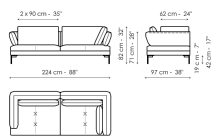

Data sheet

Sofa 224

Width: 224cm
Depth: 97cm
Height: 82cm

Sofa 194

Width: 194cm
Depth: 97cm
Height: 82cm

Corner sofa 224

Width: 224cm
Depth: 97cm
Height: 82cm

Corner sofa 194

Width: 194cm
Depth: 97cm
Height: 82cm

End section sofa 222

Width: 222cm
Depth: 97cm
Height: 82cm

End section sofa 192

Width: 192cm
Depth: 97cm
Height: 82cm

End section sofa 152

Width: 152cm
Depth: 97cm
Height: 82cm

Center section sofa 150

Width: 150cm
Depth: 97cm
Height: 82cm

Center section sofa 95

Width: 95cm
Depth: 97cm
Height: 82cm

Penisola 190

Width: 190cm
Depth: 97cm
Height: 82cm

Penisola 150

Width: 150cm
Depth: 97cm
Height: 82cm

Meridiana

Width: 192cm
Depth: 97cm
Height: 82cm

Chaise longue

Width: 152cm
Depth: 97cm
Height: 82cm

Pouf 150 x 95
Width: 150cm
Depth: 95cm
Height: 42cm

Pouf 95 x 95
Width: 95cm
Depth: 95cm
Height: 42cm

Cushion
Width: 45cm
Depth: 45cm
Height: -cm