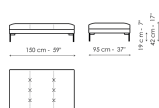

End section sofa 97

Width: 97cm
Depth: 97cm
Height: 82cm

End section corner sofa 222

Width: 222cm
Depth: 97cm
Height: 82cm

End section corner sofa 192

Width: 192cm
Depth: 97cm
Height: 82cm

End section corner sofa 152

Width: 152cm
Depth: 97cm
Height: 82cm

End section corner sofa 97

Width: 97cm
Depth: 97cm
Height: 82cm

Center section sofa 220

Width: 220cm
Depth: 97cm
Height: 82cm

Center section sofa 190

Width: 190cm
Depth: 97cm
Height: 82cm

Center section sofa 150

Width: 150cm
Depth: 97cm
Height: 82cm

Center section sofa 95

Width: 95cm
Depth: 97cm
Height: 82cm

Penisola 190

Width: 190cm
Depth: 97cm
Height: 82cm

Penisola 150

Width: 150cm
Depth: 97cm
Height: 82cm

Meridiana

Width: 192cm
Depth: 97cm
Height: 82cm

Chaise longue

Width: 152cm
Depth: 97cm
Height: 82cm

Pouf 150 x 95
Width: 150cm
Depth: 95cm
Height: 42cm

Pouf 95 x 95
Width: 95cm
Depth: 95cm
Height: 42cm

Cushion
Width: 45cm
Depth: 45cm
Height: -cm