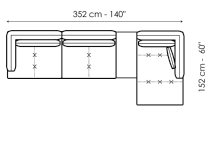

Center section sofa 150

Width: 150cm
Depth: 97cm
Height: 82cm

Center section sofa 95

Width: 95cm
Depth: 97cm
Height: 82cm

Penisola 190

Width: 190cm
Depth: 97cm
Height: 82cm

Penisola 150

Width: 150cm
Depth: 97cm
Height: 82cm

Meridiana

Width: 192cm
Depth: 97cm
Height: 82cm

Chaise longue

Width: 152cm
Depth: 97cm
Height: 82cm

Pouf 150 x 95
Width: 150cm
Depth: 95cm
Height: 42cm

Pouf 95 x 95
Width: 95cm
Depth: 95cm
Height: 42cm

Cushion
Width: 45cm
Depth: 45cm
Height: -cm

Coffe table 148 x 33
Width: 148cm
Depth: 33cm
Height: 45cm

Coffe table 93 x 33
Width: 93cm
Depth: 33cm
Height: 45cm

Coffe table 93 x 47
Width: 93cm
Depth: 47cm
Height: 45cm

Combination
Width: 337cm
Depth: 97cm
Height: 82cm

Combination
Width: 352cm
Depth: 152cm
Height: 82cm

Combination
Width: 352cm
Depth: 130cm
Height: 82cm

Cover

Leather

Leather Ponza
A01

Leather Ponza
A02

Leather Ponza
A03

Leather Ponza
A04