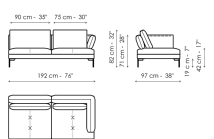

Data sheet

Sofa 224

Width: 224cm
Depth: 97cm
Height: 82cm

Sofa 194

Width: 194cm
Depth: 97cm
Height: 82cm

Corner sofa 224

Width: 224cm
Depth: 97cm
Height: 82cm

Corner sofa 194

Width: 194cm
Depth: 97cm
Height: 82cm

End section sofa 222

Width: 222cm
Depth: 97cm
Height: 82cm

End section sofa 192

Width: 192cm
Depth: 97cm
Height: 82cm

End section sofa 152

Width: 152cm
Depth: 97cm
Height: 82cm

Center section sofa 150

Width: 150cm
Depth: 97cm
Height: 82cm

Center section sofa 95

Width: 95cm
Depth: 97cm
Height: 82cm

Penisola 190

Width: 190cm
Depth: 97cm
Height: 82cm

Penisola 150

Width: 150cm
Depth: 97cm
Height: 82cm

Meridiana

Width: 192cm
Depth: 97cm
Height: 82cm

Chaise longue

Width: 152cm
Depth: 97cm
Height: 82cm

Pouf 150 x 95
Width: 150cm
Depth: 95cm
Height: 42cm

Pouf 95 x 95
Width: 95cm
Depth: 95cm
Height: 42cm

Cushion
Width: 45cm
Depth: 45cm
Height: -cm