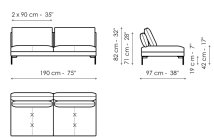

End section sofa 97

Width: 97cm
Depth: 97cm
Height: 82cm

End section corner sofa 222

Width: 222cm
Depth: 97cm
Height: 82cm

End section corner sofa 192

Width: 192cm
Depth: 97cm
Height: 82cm

End section corner sofa 152

Width: 152cm
Depth: 97cm
Height: 82cm

End section corner sofa 97

Width: 97cm
Depth: 97cm
Height: 82cm

Center section sofa 220

Width: 220cm
Depth: 97cm
Height: 82cm

Center section sofa 190

Width: 190cm
Depth: 97cm
Height: 82cm

Center section sofa 150

Width: 150cm
Depth: 97cm
Height: 82cm

Center section sofa 95

Width: 95cm
Depth: 97cm
Height: 82cm

Penisola 190

Width: 190cm
Depth: 97cm
Height: 82cm

Penisola 150

Width: 150cm
Depth: 97cm
Height: 82cm

Meridiana

Width: 192cm
Depth: 97cm
Height: 82cm

Chaise longue

Width: 152cm
Depth: 97cm
Height: 82cm

Pouf 150 x 95
Width: 150cm
Depth: 95cm
Height: 42cm

Pouf 95 x 95
Width: 95cm
Depth: 95cm
Height: 42cm

Cushion
Width: 45cm
Depth: 45cm
Height: -cm