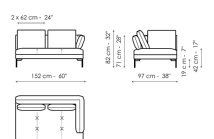

Data sheet

Sofa 224

Width: 224cm
Depth: 97cm
Height: 82cm

Sofa 194

Width: 194cm
Depth: 97cm
Height: 82cm

Corner sofa 224

Width: 224cm
Depth: 97cm
Height: 82cm

Corner sofa 194

Width: 194cm
Depth: 97cm
Height: 82cm

End section sofa 222

Width: 222cm
Depth: 97cm
Height: 82cm

End section sofa 192

Width: 192cm
Depth: 97cm
Height: 82cm

End section sofa 152

Width: 152cm
Depth: 97cm
Height: 82cm

End section sofa 97

Width: 97cm
Depth: 97cm
Height: 82cm

End section corner sofa 222

Width: 222cm
Depth: 97cm
Height: 82cm

End section corner sofa 192

Width: 192cm
Depth: 97cm
Height: 82cm

End section corner sofa 152

Center section sofa 150

Width: 150cm
Depth: 97cm
Height: 82cm

Center section sofa 95

Width: 95cm
Depth: 97cm
Height: 82cm

Penisola 190

Width: 190cm
Depth: 97cm
Height: 82cm

Penisola 150

Width: 150cm
Depth: 97cm
Height: 82cm