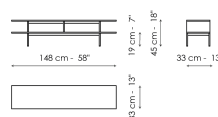

Center section sofa 150

Width: 150cm
Depth: 97cm
Height: 82cm

Center section sofa 95

Width: 95cm
Depth: 97cm
Height: 82cm

Penisola 190

Width: 190cm
Depth: 97cm
Height: 82cm

Penisola 150

Width: 150cm
Depth: 97cm
Height: 82cm

Meridiana

Width: 192cm
Depth: 97cm
Height: 82cm

Chaise longue

Width: 152cm
Depth: 97cm
Height: 82cm

Pouf 150 x 95
Width: 150cm
Depth: 95cm
Height: 42cm

Pouf 95 x 95
Width: 95cm
Depth: 95cm
Height: 42cm

Cushion
Width: 45cm
Depth: 45cm
Height: -cm

Coffe table 148 x 33
Width: 148cm
Depth: 33cm
Height: 45cm

Coffe table 93 x 33
Width: 93cm
Depth: 33cm
Height: 45cm

Coffe table 93 x 47
Width: 93cm
Depth: 47cm
Height: 45cm

Combination
Width: 337cm
Depth: 97cm
Height: 82cm

Combination
Width: 352cm
Depth: 152cm
Height: 82cm

Combination
Width: 352cm
Depth: 130cm
Height: 82cm

Cover

Leather

Leather Ponza
A01

Leather Ponza
A02

Leather Ponza
A03

Leather Ponza
A04