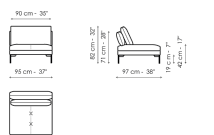

End section sofa 97

Width: 97cm
Depth: 97cm
Height: 82cm

End section corner sofa 222

Width: 222cm
Depth: 97cm
Height: 82cm

End section corner sofa 192

Width: 192cm
Depth: 97cm
Height: 82cm

End section corner sofa 152

Width: 152cm
Depth: 97cm
Height: 82cm

End section corner sofa 97

Width: 97cm
Depth: 97cm
Height: 82cm

Center section sofa 220

Width: 220cm
Depth: 97cm
Height: 82cm

Center section sofa 190

Width: 190cm
Depth: 97cm
Height: 82cm

Center section sofa 150

Width: 150cm
Depth: 97cm
Height: 82cm

Center section sofa 95

Width: 95cm
Depth: 97cm
Height: 82cm

Penisola 190

Width: 190cm
Depth: 97cm
Height: 82cm

Penisola 150

Width: 150cm
Depth: 97cm
Height: 82cm

Meridiana

Width: 192cm
Depth: 97cm
Height: 82cm

Chaise longue

Width: 152cm
Depth: 97cm
Height: 82cm

Pouf 150 x 95
Width: 150cm
Depth: 95cm
Height: 42cm

Pouf 95 x 95
Width: 95cm
Depth: 95cm
Height: 42cm

Cushion
Width: 45cm
Depth: 45cm
Height: -cm