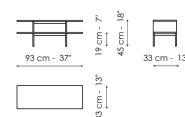

Center section sofa 150

Width: 150cm
Depth: 97cm
Height: 82cm

Center section sofa 95

Width: 95cm
Depth: 97cm
Height: 82cm

Penisola 190

Width: 190cm
Depth: 97cm
Height: 82cm

Penisola 150

Width: 150cm
Depth: 97cm
Height: 82cm

Meridiana

Width: 192cm
Depth: 97cm
Height: 82cm

Chaise longue

Width: 152cm
Depth: 97cm
Height: 82cm

Pouf 150 x 95
Width: 150cm
Depth: 95cm
Height: 42cm

Pouf 95 x 95
Width: 95cm
Depth: 95cm
Height: 42cm

Cushion
Width: 45cm
Depth: 45cm
Height: -cm

Coffe table 148 x 33
Width: 148cm
Depth: 33cm
Height: 45cm

Coffe table 93 x 33
Width: 93cm
Depth: 33cm
Height: 45cm

Coffe table 93 x 47
Width: 93cm
Depth: 47cm
Height: 45cm

Combination
Width: 337cm
Depth: 97cm
Height: 82cm

Combination
Width: 352cm
Depth: 152cm
Height: 82cm

Combination
Width: 352cm
Depth: 130cm
Height: 82cm

Cover

Leather

Leather Ponza
A01

Leather Ponza
A02

Leather Ponza
A03

Leather Ponza
A04