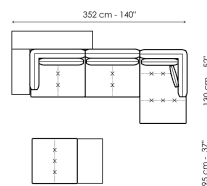

Center section sofa 150

Width: 150cm
Depth: 97cm
Height: 82cm

Center section sofa 95

Width: 95cm
Depth: 97cm
Height: 82cm

Penisola 190

Width: 190cm
Depth: 97cm
Height: 82cm

Penisola 150

Width: 150cm
Depth: 97cm
Height: 82cm

Meridiana

Width: 192cm
Depth: 97cm
Height: 82cm

Chaise longue

Width: 152cm
Depth: 97cm
Height: 82cm

Pouf 150 x 95
Width: 150cm
Depth: 95cm
Height: 42cm

Pouf 95 x 95
Width: 95cm
Depth: 95cm
Height: 42cm

Cushion
Width: 45cm
Depth: 45cm
Height: -cm

Coffe table 148 x 33
Width: 148cm
Depth: 33cm
Height: 45cm

Coffe table 93 x 33
Width: 93cm
Depth: 33cm
Height: 45cm

Coffe table 93 x 47
Width: 93cm
Depth: 47cm
Height: 45cm

Combination
Width: 337cm
Depth: 97cm
Height: 82cm

Combination
Width: 352cm
Depth: 152cm
Height: 82cm

Combination
Width: 352cm
Depth: 130cm
Height: 82cm

Cover

Leather

Leather Ponza
A01

Leather Ponza
A02

Leather Ponza
A03

Leather Ponza
A04