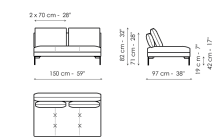

End section sofa 97

Width: 97cm
Depth: 97cm
Height: 82cm

End section corner sofa 222

Width: 222cm
Depth: 97cm
Height: 82cm

End section corner sofa 192

Width: 192cm
Depth: 97cm
Height: 82cm

End section corner sofa 152

Width: 152cm
Depth: 97cm
Height: 82cm

End section corner sofa 97

Width: 97cm
Depth: 97cm
Height: 82cm

Center section sofa 220

Width: 220cm
Depth: 97cm
Height: 82cm

Center section sofa 190

Width: 190cm
Depth: 97cm
Height: 82cm

Center section sofa 150

Width: 150cm
Depth: 97cm
Height: 82cm

Center section sofa 95

Width: 95cm
Depth: 97cm
Height: 82cm

Penisola 190

Width: 190cm
Depth: 97cm
Height: 82cm

Penisola 150

Width: 150cm
Depth: 97cm
Height: 82cm

Meridiana

Width: 192cm
Depth: 97cm
Height: 82cm

Chaise longue

Width: 152cm
Depth: 97cm
Height: 82cm

Pouf 150 x 95
Width: 150cm
Depth: 95cm
Height: 42cm

Pouf 95 x 95
Width: 95cm
Depth: 95cm
Height: 42cm

Cushion
Width: 45cm
Depth: 45cm
Height: -cm