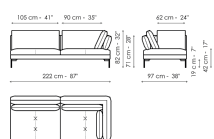

Data sheet

Sofa 224

Width: 224cm
Depth: 97cm
Height: 82cm

Sofa 194

Width: 194cm
Depth: 97cm
Height: 82cm

Corner sofa 224

Width: 224cm
Depth: 97cm
Height: 82cm

Corner sofa 194

Width: 194cm
Depth: 97cm
Height: 82cm

End section sofa 222

Width: 222cm
Depth: 97cm
Height: 82cm

End section sofa 192

Width: 192cm
Depth: 97cm
Height: 82cm

End section sofa 152

Width: 152cm
Depth: 97cm
Height: 82cm

End section sofa 97

Width: 97cm
Depth: 97cm
Height: 82cm

End section corner sofa 222

Width: 222cm
Depth: 97cm
Height: 82cm

End section corner sofa 192

Width: 192cm
Depth: 97cm
Height: 82cm

End section corner sofa 152

Width: 152cm
Depth: 97cm
Height: 82cm

End section corner sofa 97

Width: 97cm
Depth: 97cm
Height: 82cm

Center section sofa 220

Width: 220cm
Depth: 97cm
Height: 82cm

Center section sofa 190

Width: 190cm
Depth: 97cm
Height: 82cm