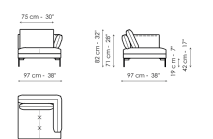

Data sheet

Sofa 224

Width: 224cm
Depth: 97cm
Height: 82cm

Sofa 194

Width: 194cm
Depth: 97cm
Height: 82cm

Corner sofa 224

Width: 224cm
Depth: 97cm
Height: 82cm

Corner sofa 194

Width: 194cm
Depth: 97cm
Height: 82cm

End section sofa 222

Width: 222cm
Depth: 97cm
Height: 82cm

End section sofa 192

Width: 192cm
Depth: 97cm
Height: 82cm

End section sofa 152

Width: 152cm
Depth: 97cm
Height: 82cm

End section sofa 97

Width: 97cm
Depth: 97cm
Height: 82cm

End section corner sofa 222

Width: 222cm
Depth: 97cm
Height: 82cm

End section corner sofa 192

Width: 192cm
Depth: 97cm
Height: 82cm

End section corner sofa 152

Center section sofa 150

Width: 150cm
Depth: 97cm
Height: 82cm

Center section sofa 95

Width: 95cm
Depth: 97cm
Height: 82cm

Penisola 190

Width: 190cm
Depth: 97cm
Height: 82cm

Penisola 150

Width: 150cm
Depth: 97cm
Height: 82cm