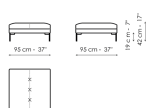

Width: 152cm
Depth: 97cm
Height: 82cm

End section corner sofa 97

Width: 97cm
Depth: 97cm
Height: 82cm

Center section sofa 220

Width: 220cm
Depth: 97cm
Height: 82cm

Center section sofa 190

Width: 190cm
Depth: 97cm
Height: 82cm

Center section sofa 150

Width: 150cm
Depth: 97cm
Height: 82cm

Center section sofa 95

Width: 95cm
Depth: 97cm
Height: 82cm

Penisola 190

Width: 190cm
Depth: 97cm
Height: 82cm

Penisola 150

Width: 150cm
Depth: 97cm
Height: 82cm

Meridiana

Width: 192cm
Depth: 97cm
Height: 82cm

Chaise longue

Width: 152cm
Depth: 97cm
Height: 82cm

Pouf 150 x 95
Width: 150cm
Depth: 95cm
Height: 42cm

Pouf 95 x 95
Width: 95cm
Depth: 95cm
Height: 42cm

Cushion
Width: 45cm
Depth: 45cm
Height: -cm

Coffe table 148 x 33
Width: 148cm
Depth: 33cm
Height: 45cm

Coffe table 93 x 33
Width: 93cm
Depth: 33cm
Height: 45cm

Coffe table 93 x 47
Width: 93cm
Depth: 47cm
Height: 45cm

Combination
Width: 337cm
Depth: 97cm
Height: 82cm