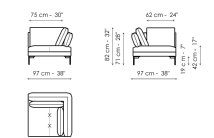

End section sofa 97

Width: 97cm
Depth: 97cm
Height: 82cm

End section corner sofa 222

Width: 222cm
Depth: 97cm
Height: 82cm

End section corner sofa 192

Width: 192cm
Depth: 97cm
Height: 82cm

End section corner sofa 152

Width: 152cm
Depth: 97cm
Height: 82cm

End section corner sofa 97

Width: 97cm
Depth: 97cm
Height: 82cm

Center section sofa 220

Width: 220cm
Depth: 97cm
Height: 82cm

Center section sofa 190

Width: 190cm
Depth: 97cm
Height: 82cm

Center section sofa 150

Width: 150cm
Depth: 97cm
Height: 82cm

Center section sofa 95

Width: 95cm
Depth: 97cm
Height: 82cm

Penisola 190

Width: 190cm
Depth: 97cm
Height: 82cm

Penisola 150

Width: 150cm
Depth: 97cm
Height: 82cm

Meridiana

Width: 192cm
Depth: 97cm
Height: 82cm

Chaise longue

Width: 152cm
Depth: 97cm
Height: 82cm

Pouf 150 x 95
Width: 150cm
Depth: 95cm
Height: 42cm

Pouf 95 x 95
Width: 95cm
Depth: 95cm
Height: 42cm

Cushion
Width: 45cm
Depth: 45cm
Height: -cm