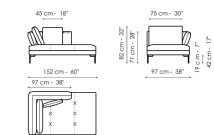

Width: 152cm
Depth: 97cm
Height: 82cm

End section corner sofa 97

Width: 97cm
Depth: 97cm
Height: 82cm

Center section sofa 220

Width: 220cm
Depth: 97cm
Height: 82cm

Center section sofa 190

Width: 190cm
Depth: 97cm
Height: 82cm

Center section sofa 150

Width: 150cm
Depth: 97cm
Height: 82cm

Center section sofa 95

Width: 95cm
Depth: 97cm
Height: 82cm

Penisola 190

Width: 190cm
Depth: 97cm
Height: 82cm

Penisola 150

Width: 150cm
Depth: 97cm
Height: 82cm

Meridiana

Width: 192cm
Depth: 97cm
Height: 82cm

Chaise longue

Width: 152cm
Depth: 97cm
Height: 82cm

Pouf 150 x 95
Width: 150cm
Depth: 95cm
Height: 42cm

Pouf 95 x 95
Width: 95cm
Depth: 95cm
Height: 42cm

Cushion
Width: 45cm
Depth: 45cm
Height: -cm

Coffe table 148 x 33
Width: 148cm
Depth: 33cm
Height: 45cm

Coffe table 93 x 33
Width: 93cm
Depth: 33cm
Height: 45cm

Coffe table 93 x 47
Width: 93cm
Depth: 47cm
Height: 45cm

Combination
Width: 337cm
Depth: 97cm
Height: 82cm