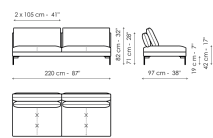

End section sofa 97

Width: 97cm
Depth: 97cm
Height: 82cm

End section corner sofa 222

Width: 222cm
Depth: 97cm
Height: 82cm

End section corner sofa 192

Width: 192cm
Depth: 97cm
Height: 82cm

End section corner sofa 152

Width: 152cm
Depth: 97cm
Height: 82cm

End section corner sofa 97

Width: 97cm
Depth: 97cm
Height: 82cm

Center section sofa 220

Width: 220cm
Depth: 97cm
Height: 82cm

Center section sofa 190

Width: 190cm
Depth: 97cm
Height: 82cm

Center section sofa 150

Width: 150cm
Depth: 97cm
Height: 82cm

Center section sofa 95

Width: 95cm
Depth: 97cm
Height: 82cm

Penisola 190

Width: 190cm
Depth: 97cm
Height: 82cm

Penisola 150

Width: 150cm
Depth: 97cm
Height: 82cm

Meridiana

Width: 192cm
Depth: 97cm
Height: 82cm

Chaise longue

Width: 152cm
Depth: 97cm
Height: 82cm

Pouf 150 x 95
Width: 150cm
Depth: 95cm
Height: 42cm

Pouf 95 x 95
Width: 95cm
Depth: 95cm
Height: 42cm

Cushion
Width: 45cm
Depth: 45cm
Height: -cm