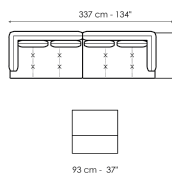

Center section sofa 150

Width: 150cm
Depth: 97cm
Height: 82cm

Center section sofa 95

Width: 95cm
Depth: 97cm
Height: 82cm

Penisola 190

Width: 190cm
Depth: 97cm
Height: 82cm

Penisola 150

Width: 150cm
Depth: 97cm
Height: 82cm

Meridiana

Width: 192cm
Depth: 97cm
Height: 82cm

Chaise longue

Width: 152cm
Depth: 97cm
Height: 82cm

Pouf 150 x 95
Width: 150cm
Depth: 95cm
Height: 42cm

Pouf 95 x 95
Width: 95cm
Depth: 95cm
Height: 42cm

Cushion
Width: 45cm
Depth: 45cm
Height: -cm

Coffe table 148 x 33
Width: 148cm
Depth: 33cm
Height: 45cm

Coffe table 93 x 33
Width: 93cm
Depth: 33cm
Height: 45cm

Coffe table 93 x 47
Width: 93cm
Depth: 47cm
Height: 45cm

Combination
Width: 337cm
Depth: 97cm
Height: 82cm

Combination
Width: 352cm
Depth: 152cm
Height: 82cm

Combination
Width: 352cm
Depth: 130cm
Height: 82cm

Cover

Leather

Leather Ponza
A01

Leather Ponza
A02

Leather Ponza
A03

Leather Ponza
A04