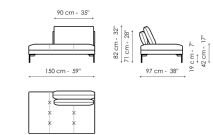

Width: 152cm
Depth: 97cm
Height: 82cm

End section corner sofa 97

Width: 97cm
Depth: 97cm
Height: 82cm

Center section sofa 220

Width: 220cm
Depth: 97cm
Height: 82cm

Center section sofa 190

Width: 190cm
Depth: 97cm
Height: 82cm

Center section sofa 150

Width: 150cm
Depth: 97cm
Height: 82cm

Center section sofa 95

Width: 95cm
Depth: 97cm
Height: 82cm

Penisola 190

Width: 190cm
Depth: 97cm
Height: 82cm

Penisola 150

Width: 150cm
Depth: 97cm
Height: 82cm

Meridiana

Width: 192cm
Depth: 97cm
Height: 82cm

Chaise longue

Width: 152cm
Depth: 97cm
Height: 82cm

Pouf 150 x 95
Width: 150cm
Depth: 95cm
Height: 42cm

Pouf 95 x 95
Width: 95cm
Depth: 95cm
Height: 42cm

Cushion
Width: 45cm
Depth: 45cm
Height: -cm

Coffe table 148 x 33
Width: 148cm
Depth: 33cm
Height: 45cm

Coffe table 93 x 33
Width: 93cm
Depth: 33cm
Height: 45cm

Coffe table 93 x 47
Width: 93cm
Depth: 47cm
Height: 45cm

Combination
Width: 337cm
Depth: 97cm
Height: 82cm