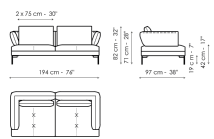

Data sheet

Sofa 224

Width: 224cm
Depth: 97cm
Height: 82cm

Sofa 194

Width: 194cm
Depth: 97cm
Height: 82cm

Corner sofa 224

Width: 224cm
Depth: 97cm
Height: 82cm

Corner sofa 194

Width: 194cm
Depth: 97cm
Height: 82cm

End section sofa 222

Width: 222cm
Depth: 97cm
Height: 82cm

End section sofa 192

Width: 192cm
Depth: 97cm
Height: 82cm

End section sofa 152

Width: 152cm
Depth: 97cm
Height: 82cm

Center section sofa 150

Width: 150cm
Depth: 97cm
Height: 82cm

Center section sofa 95

Width: 95cm
Depth: 97cm
Height: 82cm

Penisola 190

Width: 190cm
Depth: 97cm
Height: 82cm

Penisola 150

Width: 150cm
Depth: 97cm
Height: 82cm

Meridiana

Width: 192cm
Depth: 97cm
Height: 82cm

Chaise longue

Width: 152cm
Depth: 97cm
Height: 82cm

Pouf 150 x 95
Width: 150cm
Depth: 95cm
Height: 42cm

Pouf 95 x 95
Width: 95cm
Depth: 95cm
Height: 42cm

Cushion
Width: 45cm
Depth: 45cm
Height: -cm