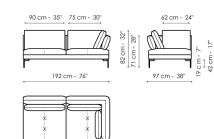

Data sheet

Sofa 224

Width: 224cm
Depth: 97cm
Height: 82cm

Sofa 194

Width: 194cm
Depth: 97cm
Height: 82cm

Corner sofa 224

Width: 224cm
Depth: 97cm
Height: 82cm

Corner sofa 194

Width: 194cm
Depth: 97cm
Height: 82cm

End section sofa 222

Width: 222cm
Depth: 97cm
Height: 82cm

End section sofa 192

Width: 192cm
Depth: 97cm
Height: 82cm

End section sofa 152

Width: 152cm
Depth: 97cm
Height: 82cm

End section sofa 97

Width: 97cm
Depth: 97cm
Height: 82cm

End section corner sofa 222

Width: 222cm
Depth: 97cm
Height: 82cm

End section corner sofa 192

Width: 192cm
Depth: 97cm
Height: 82cm

End section corner sofa 152

Width: 152cm
Depth: 97cm
Height: 82cm

End section corner sofa 97

Width: 97cm
Depth: 97cm
Height: 82cm

Center section sofa 220

Width: 220cm
Depth: 97cm
Height: 82cm

Center section sofa 190

Width: 190cm
Depth: 97cm
Height: 82cm