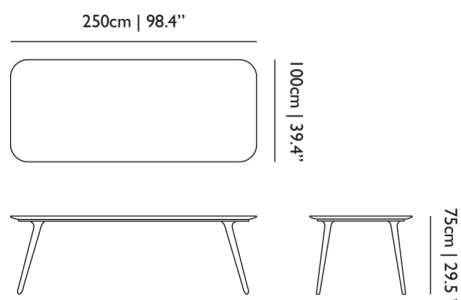

HEIGHT 43cm | 16.9"

CUBAGE 1.04m³ | 36.78ft³

LENGTH 117cm | 46.1"

WEIGHT 105kg | 231.49lbs

Technical

MATERIAL

Solid oak

THICKNESS TABLETOP

6cm | 2.4"

SEATS

4

SHAPE

Rectangular

Zio Dining Table / Zio Dining Table 250

Dimensions

Product

WIDTH 250cm | 98.4"
HEIGHT 75cm | 29.5"
DEPTH 100cm | 39.4"
DIAMETER 0cm | 0"
WEIGHT NETTO 75kg | 165.35lbs

Packaging

WIDTH 267cm | 105.1"
HEIGHT 43cm | 16.9"
CUBAGE 1.34m³ | 47.44ft³
LENGTH 117cm | 46.1"
WEIGHT 143kg | 315.26lbs

6

Zio Dining Table / Zio Dining Table 310

Dimensions

Product

WIDTH 310cm | 122"
HEIGHT 75cm | 29.5"
DEPTH 100cm | 39.4"

Packaging

WIDTH 327cm | 128.7"
HEIGHT 43cm | 16.9"
CUBAGE 1.65m³ | 58.1ft³
LENGTH 117cm | 46.1"
WEIGHT 168kg | 370.38lbs