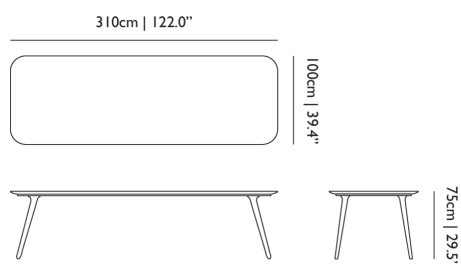

90cm | 35.4"

75cm | 29.5"

Product

WIDTH 190cm | 74.8"

HEIGHT 75cm | 29.5"

DEPTH 90cm | 35.4"

Packaging

WIDTH 207cm | 81.5"

WIDTH 250cm | 98.4"
HEIGHT 75cm | 29.5"
DEPTH 100cm | 39.4"
DIAMETER 0cm | 0"
WEIGHT NETTO 75kg | 165.35lbs

Packaging

WIDTH 267cm | 105.1"
HEIGHT 43cm | 16.9"
CUBAGE 1.34m³ | 47.44ft³
LENGTH 117cm | 46.1"
WEIGHT 143kg | 315.26lbs

Technical

MATERIAL

Solid oak

THICKNESS TABLETOP

6cm | 2.4"

SHAPE

Rectangular

SEATS

6

Zio Dining Table / Zio Dining Table 310

Dimensions

Product

WIDTH 310cm | 122"
HEIGHT 75cm | 29.5"
DEPTH 100cm | 39.4"

Packaging

WIDTH 327cm | 128.7"
HEIGHT 43cm | 16.9"
CUBAGE 1.65m³ | 58.1ft³
LENGTH 117cm | 46.1"
WEIGHT 168kg | 370.38lbs