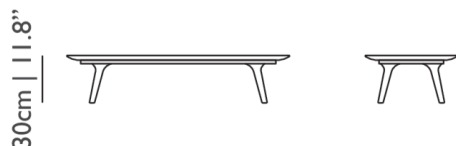

30cm | 11.8"

Product

WIDTH 110cm | 43.3"

HEIGHT 30cm | 11.8"

DEPTH 110cm | 43.3"

Packaging

WIDTH 119cm | 46.9"

HEIGHT 36cm | 14.2"

CUBAGE 0.51m³ | 18ft³

LENGTH 119cm | 46.9"

WEIGHT 45kg | 99.2lbs

Technical

MATERIAL

Solid oak

THICKNESS TABLETOP

6cm | 2.4"

SHAPE

Square

Zio Coffee Table / 145

Dimensions

Product

WIDTH 145cm | 57.1"

HEIGHT 30cm | 11.8"

DEPTH 110cm | 43.3"