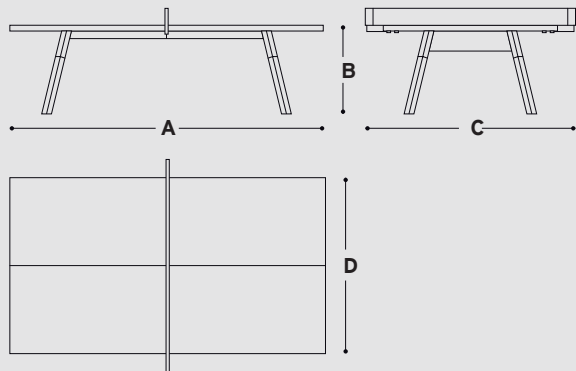

The You and Me adapts to any place and room because there are 3 different sizes available (standard, 220 and 180).

The benches come in 4 different lengths (220 cm/86.6 in, 180 cm/71 in, 120 cm/47 in and the 20 in stool), in order to cater for all 3 models of the You and Me table. What's more, they come with cushions, with options for indoor or outdoor use, ensuring optimum comfort while matching any space or setting.

## Dimensions:

**A** - 108 in / 274 cm  
**B** - 30 in / 76 cm

**C** - 72 in / 184 cm  
**D** - 60 in / 152,5 cm

### Dimensions:

**A** - 86.6 in / 220 cm  
**B** - 30 in / 76 cm

**C** - 60 in / 152 cm  
**D** - 47 in / 120 cm

### Dimensions:

**A** - 70.9 in / 180 cm  
**B** - 30 in / 76 cm

**C** - 39.4 in / 100 cm  
**D** - 52 in / 132 cm