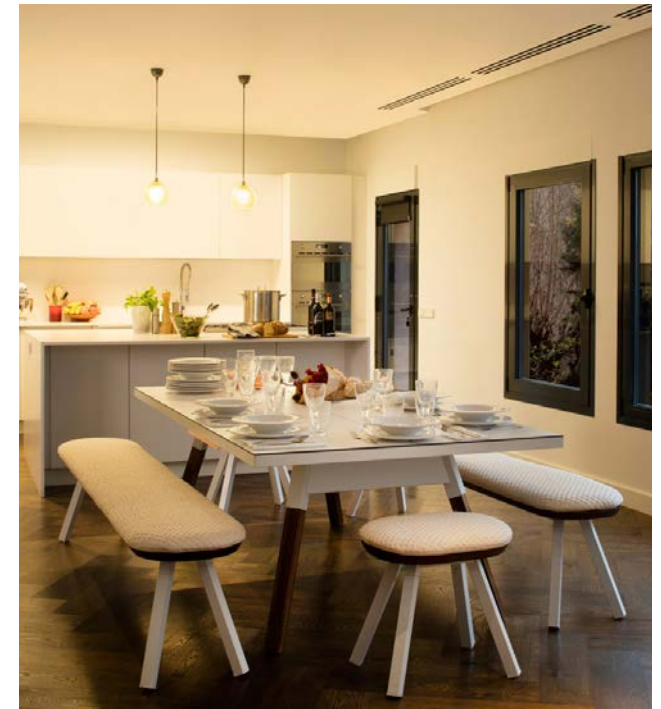

You and Me

by ANTONI PALLEJÀ OFFICE

In the You and Me collection of tables and benches there's time for everything. Time for children to have their breakfast as the clock ticks down for the start of school. Time for invite some friends around for dinner and wind down after a hectic day. There is time to make the most of the good weather and enjoy some barbecues, birthday parties and other outdoor celebrations. There's even time to get serious and make You and Me your work desk. And it goes without saying that there's plenty of time for ping-pong sessions too, because You and Me collection has been designed in line with the Intense Living philosophy of RS Barcelona products: to play with and experience to the fullest.

The You and Me adapts to any place and room because there are 3 different sizes available (standard, 220 and 180).

The benches come in 4 different lengths (220 cm/86.6 in, 180 cm/71 in, 120 cm/47 in and the 20 in stool), in order to cater for all 3 models of the You and Me table. What's more, they come with cushions, with options for indoor or outdoor use, ensuring optimum comfort while matching any space or setting.

“The You and Me collection reminds you that however serious the day gets, there'll always be a You ready to play with a Me.”

CASA
DESIGN
GROUP
living
outdoor
contract