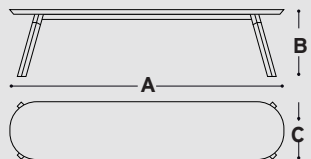

180 Bench

A - 71 in / 180 cm
B - 18 in / 45,4 cm
C - 15 in / 38 cm

Gross dimensions: 75 x 18.9 x 6 in / 191 x 48 x 15 cm

Gross weight: 50.7 lb / 23 kg