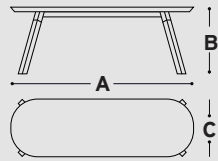

120 Bench

A - 47 in / 120 cm
B - 18 in / 45,4 cm
C - 15 in / 38 cm

Gross dimensions: 51.5 x 18.9 x 6 in / 131 x 48 x 15 cm

Gross weight: 38.1 lb / 17,3 kg