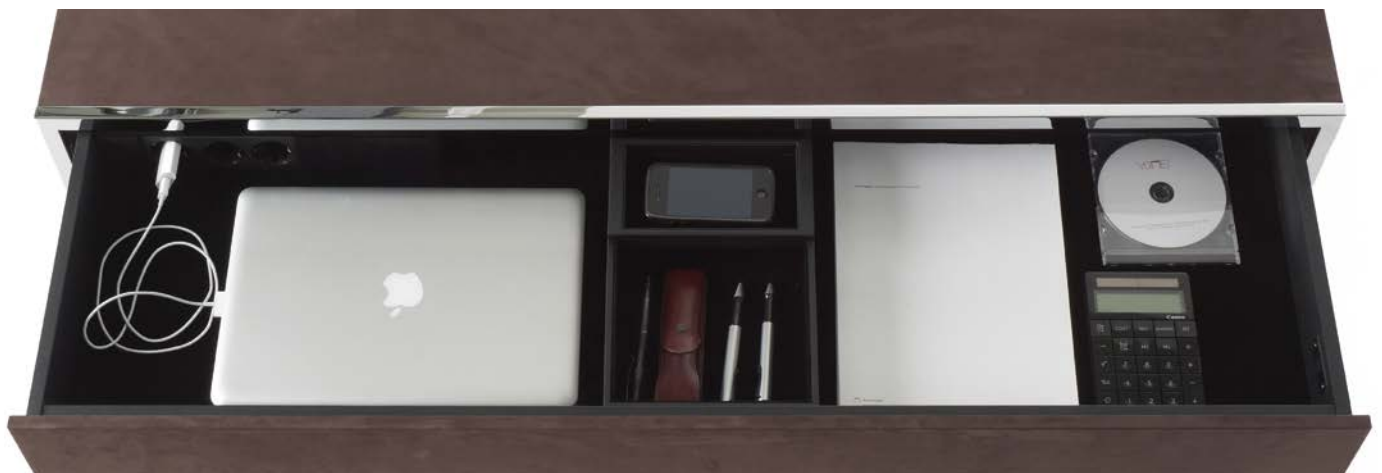

Smart Desk

Smart Desk

Generous storage space with utensil box and triple socket

Smart Desk writing desk

Metal frame: stainless steel, polished (-1), stainless steel, brushed (-2) or stainless steel, lacquered (-8)

2 different sizes: 100 x 50 cm, 120 x 60 cm

Powder coating colours:

Powder coating sand -80	Powder coating choco -81
Powder coating black -82	Powder coating white -83
Powder coating stone grey -84	Powder coating rusty steel -85
Powder coating bronze -86	Powder coating taupe -87
Powder coating graphite -89	

211 2120 1 04 (Item. no.)
Smart Desk 120 cm: 211 2120
Frame: stainless steel, polished - 1
Surface: microleather brown - 04

211 9100 DE L (Item. no.)
Triple socket inside the drawer: 211 9100
Country code Germany: DE
Wire exit on the left side: L

Triple socket inside the drawer

Triple socket underneath the console