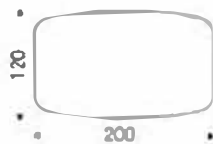

### Product description

Table with base in graphite (GFM69), white (GFM71), black (GFM73) embossed lacquered steel or satin titanium steel (11). Marmi Alabastro (KM02), Supreme (KM03), Ardesia (KM04), matt Golden Calacatta (KM05), glossy Golden Calacatta (KM06), matt Portoro (KM07), glossy Portoro (KM08), glossy Sahara Noir (KM09), Emperador (KM10), Makalu (KM11), Breccia (KM12) or Arenal (KM13) ceramic top. Glazes on the satin titanium base are due to the handmade processing. Optional central swiveling tray Lazy Susan.

### Dimension

200x120x75h ovale

200x120x75h sag.

ø140x75h

ø158x75h

8  
8  
6  
7

CASA  
DESIGN  
GROUP

living  
outdoor  
contract