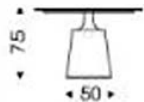

### Product description

Table with base in graphite (GFM69), white (GFM71), black (GFM73) embossed lacquered steel or satin titanium steel (11). Marmi Alabastro (KM02), Supreme (KM03), Ardesia (KM04), matt Golden Calacatta (KM05), glossy Golden Calacatta (KM06), matt Portoro (KM07), glossy Portoro (KM08), glossy Sahara Noir (KM09), Emperador (KM10), Makalu (KM11), Breccia (KM12) or Arenal (KM13) ceramic top. Glazes on the satin titanium base are due to the handmade processing. Optional central swiveling tray Lazy Susan.

### Dimension

200x120x75h ovale

200x120x75h sag.

ø140x75h

ø158x75h

8  
8  
6  
7

CASA  
DESIGN  
GROUP

living  
outdoor  
contract