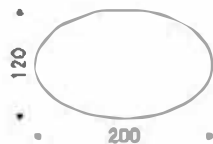

### Product description

Table with base in graphite (GFM69), white (GFM71), black (GFM73) embossed lacquered steel or satin titanium steel (11). Marmi Alabastro (KM02), Supreme (KM03), Ardesia (KM04), matt Golden Calacatta (KM05), glossy Golden Calacatta (KM06), matt Portoro (KM07), glossy Portoro (KM08), glossy Sahara Noir (KM09), Emperador (KM10), Makalu (KM11), Breccia (KM12) or Arenal (KM13) ceramic top. Glazes on the satin titanium base are due to the handmade processing. Optional central swiveling tray Lazy Susan.

### Dimension

200x120x75h ovale

200x120x75h sag.

ø140x75h

ø158x75h

8  
8  
6  
7

CASA  
DESIGN  
GROUP

living  
outdoor  
contract