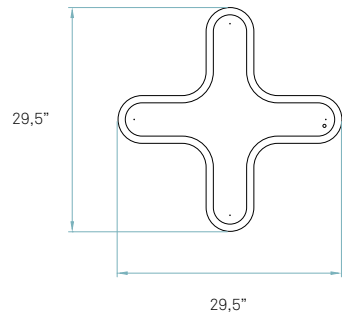

**Top diffuser**  
Black or White

**Note:** The standard top diffuser is white. Black is also available if you want no upward light diffusion.

**Bottom diffuser**  
Matt satin acrylic

**Metal canopy**  
Brushed Nickel  
14 x 4,6 x 2"

**Electrical cable**  
Transparent 8 ft drop

**Steel cable**  
4 x 8 ft drop

**Box size**  
31 x 31 x 17"

**Box volume** 9,3 ft<sup>3</sup>

**Weight**  
Gross - 22,3 Lb  
Net - 11,5 Lb

REF. X SM LED 24, 26 & X SG 24, 26  
X-Club

**Linear Module**  
4 x 8,1 W 700mA  
2700 K / 4000 K

(Be sure to specify the LED color temperature)

**Driver**

**EFORE**  
1 unit - Ref. RCL050-1400B

Driver housed in canopy.

**Compatible with TRIAC / ELV (only 120V) and 0-10V (120-277V)**

Details

Input Voltage	Watt.	CCT	Luminous Flux *	CRI	Lifetime (L70)
120 - 277V	35 W	2700 K	2600 lm	90	40000h
		4000 K	2945 lm		

\* Measurements taken using white shades, Veneer Ref: 20 Ivory White