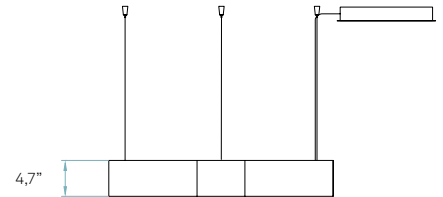

**Top diffuser**  
Black or White

**Note:** The standard top diffuser is white. Black is also available if you want no upward light diffusion.

**Bottom diffuser**  
Matt satin acrylic

**Metal canopy**  
Brushed Nickel  
14 x 4,6 x 2"

**Electrical cable**  
Transparent 8 ft drop

**Steel cable**  
4 x 8 ft drop

**Box size**  
31 x 31 x 17"

**Box volume** 9,3 ft<sup>3</sup>

**Weight**  
Gross - 22,3 Lb  
Net - 11,5 Lb

REF. X SM LED 24, 26 & X SG 24, 26  
X-Club