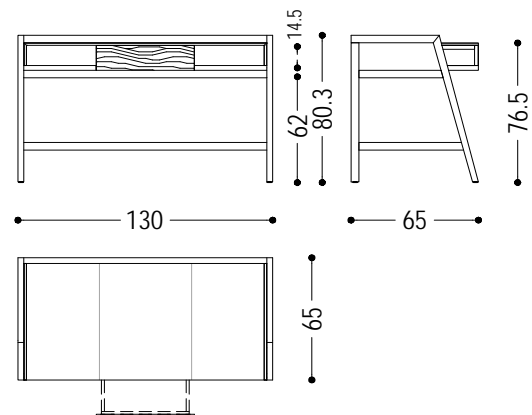

Writing desk with squared lines, with structure made of blockboard and solid wood and glass top. Equipped with a central drawer assembled with dovetail joints.

**STANDARD VERSION: DRAWERS ON METAL RUNNERS**

CODE	SIZE	GLASS	A1	A2	A4
WRITING	W.130 x D.65 x H.76,5/80,3	E1	4.890	4.830	5.830
		E2	5.120	4.970	5.970

**AVAILABLE FINISHES:**

- A1:** walnut without knots, walnut with knots
- A2:** oak without knots, oak with knots, cherry
- A4:** oak without knots pigmented: white milk, total black  
oak with knots pigmented: white milk, total black  
N.B.: pigmented surfaces only outside, inside oak  
N.B.: pigmented surfaces only outside, inside oak
- E1:** glass: clear / extra clear, satin
- E2:** glass: smoked, bronzed