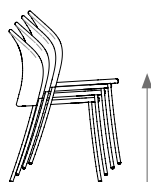

outdoor

Petale

Hand-woven chair with grid pattern / silla tejida con patrón de cuadrícula

MUT Design, 2020/2022

C097 TB

Chair made of stainless steel tube. Possibility of customization through a wide variety of technical fabrics completely suitable for outdoor use. Handwoven backrest traditionally crafted with high resistance rope. Stackable.

Shipment details

Qty	2 chairs (1 box)
Volume	0,29 m ³ / 10,2 ft ³
Gross weight	15 kg / 33 lb
Net weight (1 armchair)	5,5 kg / 12 lb
Box dimensions (approx.)	53 x 60 x 94 cm 20.75" x 23.5" x 37"
Item dimensions (width x depth x height)	48 x 53 x 84 cm 19" x 20.75" x 33"
COM (1,40 - 1,50 m / 54"-59")	cushion: 0,55 m / 0.6 yd