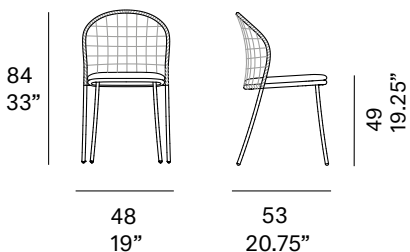

outdoor

Petale

Hand-woven chair with grid pattern / silla tejida con patrón de cuadrícula

MUT Design, 2020/2022

C097 TB

Chair made of stainless steel tube. Possibility of customization through a wide variety of technical fabrics completely suitable for outdoor use. Handwoven backrest traditionally crafted with high resistance rope. Stackable.

Shipment details

Qty	2 chairs (1 box)
Volume	0,29 m ³ / 10,2 ft ³
Gross weight	15 kg / 33 lb
Net weight (1 armchair)	5,5 kg / 12 lb
Box dimensions (approx.)	53 x 60 x 94 cm 20.75" x 23.5" x 37"
Item dimensions (width x depth x height)	48 x 53 x 84 cm 19" x 20.75" x 33"
COM (1,40 - 1,50 m / 54"-59")	cushion: 0,55 m / 0.6 yd