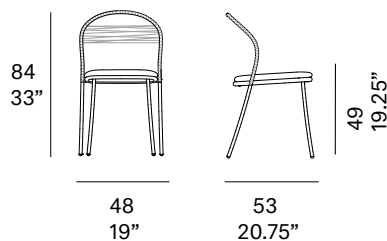

## Hand-woven chair with stripe pattern / silla tejida con patrón horizontal

MUT Design, 2020/2022

C097TC

Chair made of stainless steel tube. Possibility of customization through a wide variety of technical fabrics completely suitable for outdoor use. Handwoven backrest traditionally crafted with high resistance rope. Stackable.

### Shipment details

|  |   |
|--|---|
| Qty                                      | 2 chairs (1 box)                                      |
| Volume                                   | 0,29 m <sup>3</sup> / 10,2 ft <sup>3</sup>            |
| Gross weight                             | 15 kg / 33 lb   |
| Net weight (1 armchair)                  | 5,5 kg / 12 lb  |
| Box dimensions (approx.)                 | 53 x 60 x 94 cm<br>20.75" x 23.5" x 37"               |
| Item dimensions (width x depth x height) | 48 x 53 x 84 cm<br>19" x 20.75" x 33"                 |
| COM                                      | cushion: 0,55 m / 0.6 yd<br>(1,40 - 1,50 m / 54"-59") |