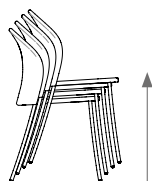

Max. 4

Certifications

UNE EN 581-1:2017
UNE-EN 581-2:2016/AC:2016