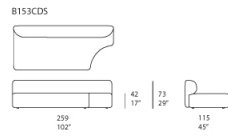

Elemento centrale destro / Right central element