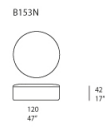

Walt elements can be used to create compositions including the large poufs and the side tables in the collection.

Compositions of Walt elements do not require any coupling system.

Elemento destro / Right element

Elemento centrale destro / Right central element

Pouf rotondo / Rounded pouf

Pouf destro / Right pouf

Elemento sinistro / Left element

Elemento centrale sinistro / Left central element

Pouf rettangolare / Rectangular pouf