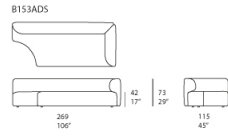

Series composed of large sectional shaped seating elements and poufs.

A large side table and little side tables with a side opening finished Mano Lucida complete the series.

Structure: multilayer wood, seat provided with elastic belts, plastic spacers.

Walt elements can be used to create compositions including the large poufs and the side tables in the collection.

Compositions of Walt elements do not require any coupling system.

Elemento destro / Right element