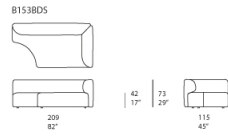

Series composed of large sectional shaped seating elements and poufs.

A large side table and little side tables with a side opening finished Mano Lucida complete the series.

Structure: multilayer wood, seat provided with elastic belts, plastic spacers.

Walt elements can be used to create compositions including the large poufs and the side tables in the collection.

Compositions of Walt elements do not require any coupling system.

Elemento destro / Right element