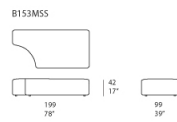

Walt elements can be used to create compositions including the large poufs and the side tables in the collection.

Compositions of Walt elements do not require any coupling system.

Elemento destro / Right element

Elemento centrale destro / Right central element

Pouf rotondo / Rounded pouf

Pouf destro / Right pouf

Elemento sinistro / Left element

Elemento centrale sinistro / Left central element

Pouf rettangolare / Rectangular pouf