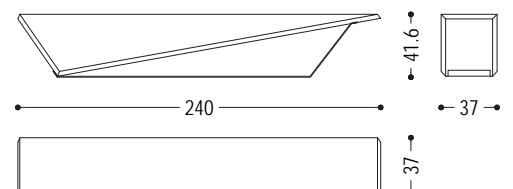

Bench made of a single block of scented cedar with a simple and linear geometrical shape that continues in the metallic base, which can be used as a container.

STANDARD VERSION: IRON BASE LACQUERED IRONDUST COLOUR (B2)

CODE	SIZE	BASE	A7	A9
WEDGE	W.240 x D.37 x H.41,6	B2	■	■
		B3	■	■

AVAILABLE FINISHES:

- A7:** cedar
- A9:** cedar contract finish, vulcano cedar
- B2:** lacquered iron: iron dust, RAL (only selected colours)
- B3:** lacquered iron matt brushed effect: aged bronze, stainless steel, titanium