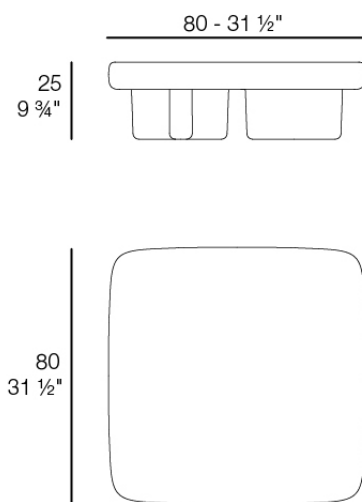

## Description

Weight: 30.4 Kg

MILOS Mesa Centro 80 x 45  
MILOS Low Table 31 1/2 x 17 3/4"  
Ref. 70018

Products / Low Tables / Milos Coffee Table

## Description

Weight: 35.8 Kg

MILOS Mesa Centro 80 x 80  
MILOS Low Table 31 1/2 x 31 1/2"  
Ref. 70019