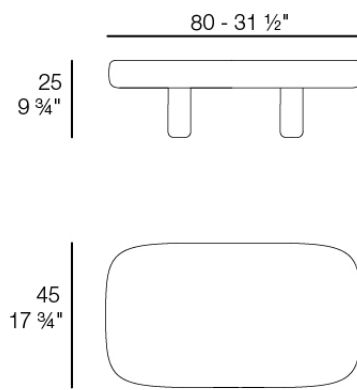

## Description

Weight: 36.4 Kg

MILOS Mesa Centro 100 x 45  
MILOS Low Table 39 1/4 x 17 3/4"  
Ref. 70017

Products / Low Tables / Milos Coffee Table

## Description

Weight: 30.4 Kg

MILOS Mesa Centro 80 x 45  
MILOS Low Table 31 1/2 x 17 3/4"  
Ref. 70018

Products / Low Tables / Milos Coffee Table