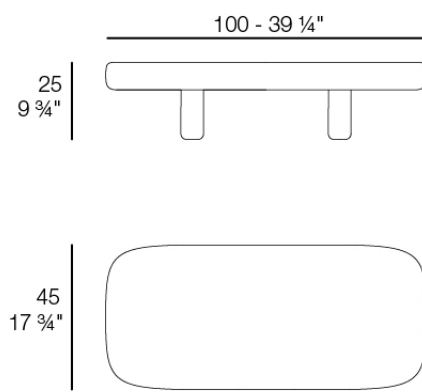

## Description

Weight: 70 Kg

MILOS Mesa Centro 100x100  
MILOS Low Table 39 1/4 x 39 1/4"  
Ref. 70016

Products / Low Tables / Milos Coffee Table

## Description

Weight: 36.4 Kg

MILOS Mesa Centro 100 x 45  
MILOS Low Table 39 1/4 x 17 3/4"  
Ref. 70017

Products / Low Tables / Milos Coffee Table