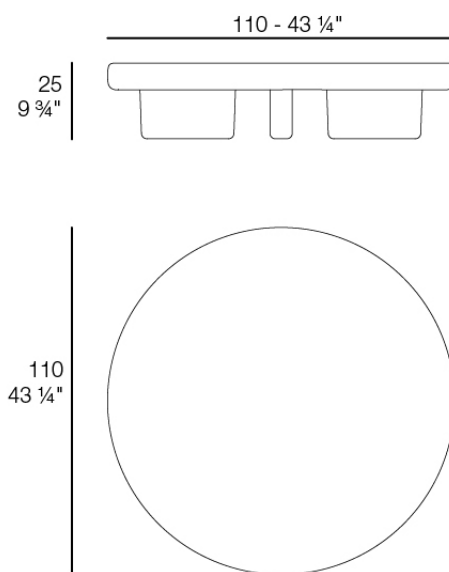

## Description

Weight: 68.8 Kg

MILOS Mesa Centro D110  
MILOS Low Table D 43 1/4"  
Ref. 70015

Products / Low Tables / Milos Coffee Table

## Description

Weight: 70 Kg

MILOS Mesa Centro 100x100  
MILOS Low Table 39 1/4 x 39 1/4"  
Ref. 70016

Products / Low Tables / Milos Coffee Table

## Description

Weight: 35.8 Kg

MILOS Mesa Centro 80 x 80  
MILOS Low Table 31 1/2 x 31 1/2"  
Ref. 70019