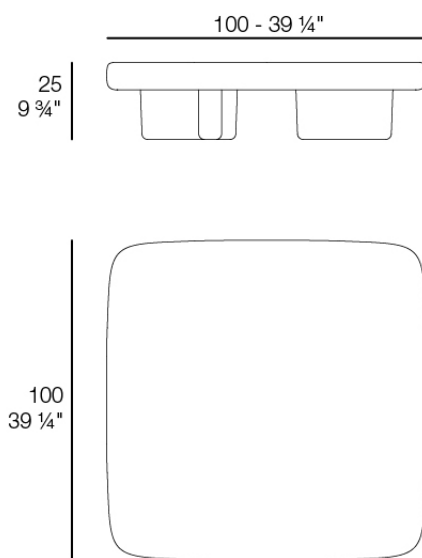

## Description

Weight: 68.8 Kg

MILOS Mesa Centro D110  
MILOS Low Table D 43 1/4"  
Ref. 70015

Products / Low Tables / Milos Coffee Table

## Description

Weight: 70 Kg

MILOS Mesa Centro 100x100  
MILOS Low Table 39 1/4 x 39 1/4"  
Ref. 70016

Products / Low Tables / Milos Coffee Table