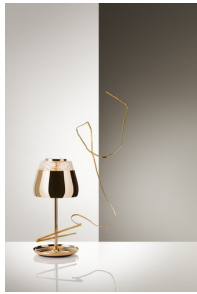

Valentine Table Lamp

MARCEL WANDERS STUDIO

Love at first sight! A magic mirror and the power of crystals transform a simple shell into an endless light bouquet of flowers.

Detailing

Love is in the air! The Valentine guarantees sparkles of romance with its warm glow of its florid heart.

Colours

Black

Chrome

Gold

Valentine Table Lamp

Dimensions

21cm | 8.3"

45cm | 17.7"

HEIGHT 50cm | 19.7"

CUBAGE 0.05m³ | 1.59ft³

LENGTH 30cm | 11.8"

WEIGHT 5kg | 11.02lbs

Technical

MATERIAL

Crystal clear blown glass with metal shade.
