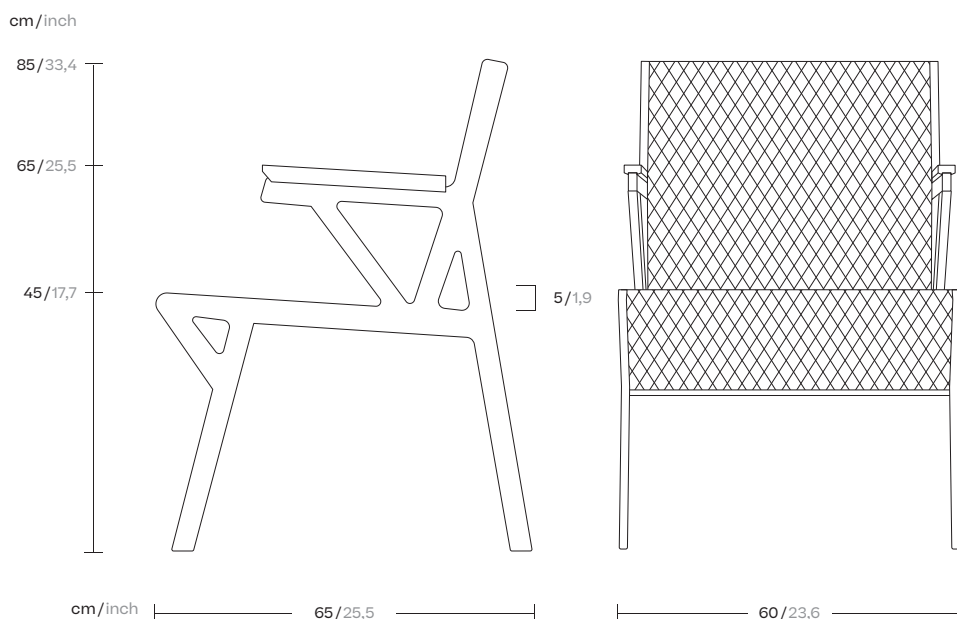

# Dining armchair teak armrests

Designer  
Patricia Urquiola

Collection  
Vieques

Reference  
KS4100200

1/6

Kettal Vieques is a collection characterised by the combination of an aluminium frame with a new and revolutionary three-dimensional fabric, Nido d'Ape, with exceptional technical features, created especially for this collection and exclusively for Kettal.