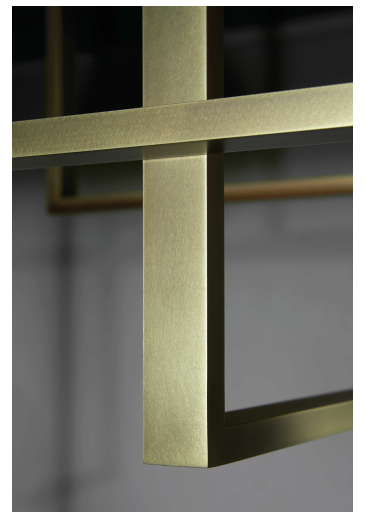

VENICEM

italy

MONDRIAN GLASS CEILING design Massimo Tonetto

Ceiling lamp with diffused light. Burnished natural brass, matte black nickel, polished black nickel or polished gold structure and white Murano blown glass diffusers.

VENICEM

italy

MONDRIAN GLASS CEILING

Function	Ceiling
Location	Interior
Light Emission	Diffused light
Light Source	5x5W G9 LED 350lm 2700°K - Dimmable (bulbs excluded)
Rated Voltage	110 - 120 V / 220 - 240 V
Frequency	50 - 60 Hz
Supply	Terminal block

Certifications

Structure

- M03 Burnished natural brass
- M04 Polished black nickel
- M05 Polished gold
- M07 Matte black nickel

Diffuser

W White

Package	Dimensions	Net Weight	Gross Weight	Total vol.
	140x89xH.45cm (55"1x35"x17"7)	24kg	30kg	0,56 m3