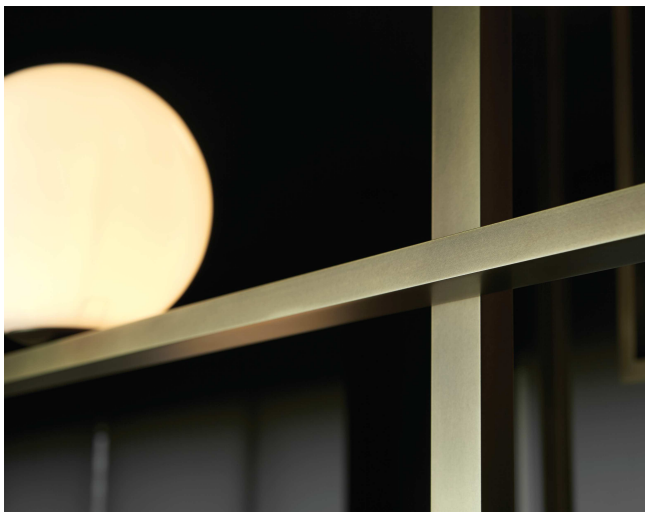

VENICEM

italy

MONDRIAN GLASS CEILING design Massimo Tonetto

Ceiling lamp with diffused light. Burnished natural brass, matte black nickel, polished black nickel or polished gold structure and white Murano blown glass diffusers.

VENICEM

italy

MONDRIAN GLASS CEILING

Function	Ceiling
Location	Interior
Light Emission	Diffused light
Light Source	5x5W G9 LED 350lm 2700°K - Dimmable (bulbs excluded)
Rated Voltage	110 - 120 V / 220 - 240 V
Frequency	50 - 60 Hz
Supply	Terminal block