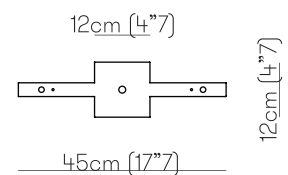

Certifications

Structure

- M03 Burnished natural brass
- M04 Polished black nickel
- M05 Polished gold
- M07 Matte black nickel

Diffuser

W White

Package	Dimensions	Net Weight	Gross Weight	Total vol.
	140x89xH.45cm (55"1x35"x17"7)	24kg	30kg	0,56 m3

Dimensions

Kit j-box

Kit suspension + canopy