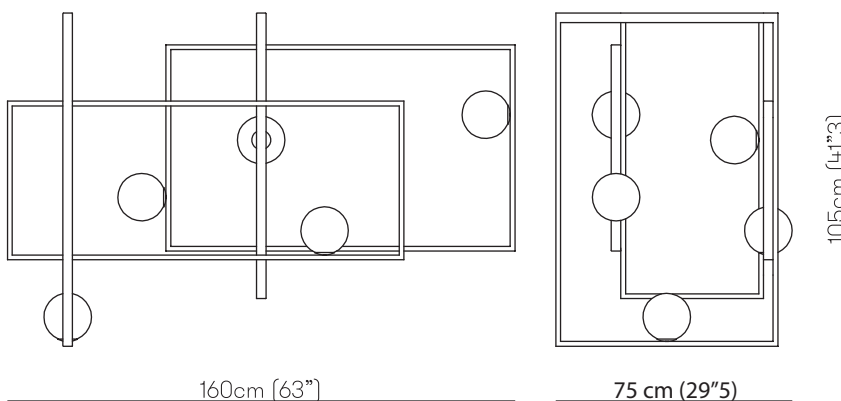

Certifications

Structure

- M03 Burnished natural brass
- M04 Polished black nickel
- M05 Polished gold
- M07 Matte black nickel

Diffuser

W White

Package	Dimensions	Net Weight	Gross Weight	Total vol.
	140x89xH.45cm (55"1x35"x17"7)	24kg	30kg	0,56 m3

Dimensions

Kit j-box

Kit suspension + canopy