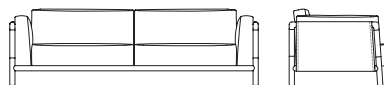

SF **66500**  
Poltrona rivestimento tessuto o pelle  
*Armchair fabric or leather upholstery*  
cm 96 x 93 x h 74  
in 37 3/4 x 36 5/8 x h 29 1/8

SF **66501**  
Poltrona esterno in pelle, cuscini in tessuto o pelle  
*Armchair external in leather, fabric or leather cushions*  
cm 96 x 93 x h 74  
in 37 3/4 x 36 5/8 x h 29 1/8

SF **66530**  
Divano a due posti rivestimento tessuto o pelle  
*Two-seat sofa fabric or leather upholstery*  
cm 200 x 93 x h 74  
in 78 3/4 x 36 5/8 x h 29 1/8

SF **66531**  
Divano a due posti esterno in pelle, cuscini in tessuto o pelle  
*Two-seat sofa external in leather, fabric or leather cushions*  
cm 200 x 93 x h 74  
in 78 3/4 x 36 5/8 x h 29 1/8