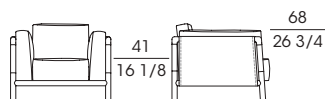

SF **66500**  
Poltrona rivestimento tessuto o pelle  
*Armchair fabric or leather upholstery*  
cm 96 x 93 x h 74  
in 37 3/4 x 36 5/8 x h 29 1/8

SF **66501**  
Poltrona esterno in pelle, cuscini in tessuto o pelle  
*Armchair external in leather, fabric or leather cushions*  
cm 96 x 93 x h 74  
in 37 3/4 x 36 5/8 x h 29 1/8

SF **66530**  
Divano a due posti rivestimento tessuto o pelle  
*Two-seat sofa fabric or leather upholstery*  
cm 200 x 93 x h 74  
in 78 3/4 x 36 5/8 x h 29 1/8

SF **66531**  
Divano a due posti esterno in pelle, cuscini in tessuto o pelle  
*Two-seat sofa external in leather, fabric or leather cushions*  
cm 200 x 93 x h 74  
in 78 3/4 x 36 5/8 x h 29 1/8

SF **66510**  
Divano a due posti rivestimento tessuto o pelle  
*Two-seat sofa fabric or leather upholstery*  
cm 240 x 93 x h 74  
in 94 1/2 x 36 5/8 x h 29 1/8

SF **66511**  
Divano a due posti esterno in pelle, cuscini in tessuto o pelle  
*Two-seat sofa external in leather, fabric or leather cushions*  
cm 240 x 93 x h 74  
in 94 1/2 x 36 5/8 x h 29 1/8