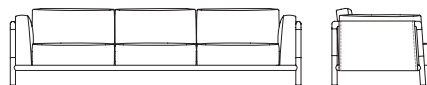

SF **66530**  
Divano a due posti rivestimento tessuto o pelle  
*Two-seat sofa fabric or leather upholstery*  
cm 200 x 93 x h 74  
in 78 3/4 x 36 5/8 x h 29 1/8

SF **66531**  
Divano a due posti esterno in pelle, cuscini in tessuto o pelle  
*Two-seat sofa external in leather, fabric or leather cushions*  
cm 200 x 93 x h 74  
in 78 3/4 x 36 5/8 x h 29 1/8

SF **66510**  
Divano a due posti rivestimento tessuto o pelle  
*Two-seat sofa fabric or leather upholstery*  
cm 240 x 93 x h 74  
in 94 1/2 x 36 5/8 x h 29 1/8

SF **66511**  
Divano a due posti esterno in pelle, cuscini in tessuto o pelle  
*Two-seat sofa external in leather, fabric or leather cushions*  
cm 240 x 93 x h 74  
in 94 1/2 x 36 5/8 x h 29 1/8