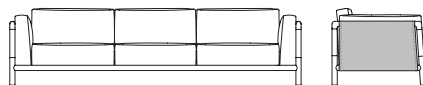

SF **66521**
Divano a tre posti esterno in pelle, cuscini in tessuto o pelle
Three-seat sofa external in leather, fabric or leather cushions
cm 280 x 93 x h 74
in 110 1/4 x 36 5/8 x h 29 1/8