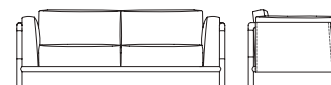

SF **66530**  
Divano a due posti rivestimento tessuto o pelle  
*Two-seat sofa fabric or leather upholstery*  
cm 200 x 93 x h 74  
in 78 3/4 x 36 5/8 x h 29 1/8

SF **66531**  
Divano a due posti esterno in pelle, cuscini in tessuto o pelle  
*Two-seat sofa external in leather, fabric or leather cushions*  
cm 200 x 93 x h 74  
in 78 3/4 x 36 5/8 x h 29 1/8