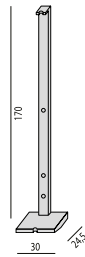

**MENSOLA IN CRISTALLO**  
*Glass Shelf*  
cm. 72x28

**CASSETTIERA IN LEGNO**  
*Wooden Chest of Drawers*  
cm. 103x54

**MENSOLA IN CRISTALLO**  
*Glass Shelf*  
cm. 103x30

**MENSOLA IN CRISTALLO**  
*Glass Shelf*  
cm. 108x28

**PIANO SCRITTOIO IN CRISTALLO**  
*Glass Writing Desk*  
cm. 108x61

**MENSOLA IN CRISTALLO**  
*Glass Shelf*  
cm. 108x40

**VETRINA**  
*Cabinet*  
cm. 103x30

**PANNELLO PORTA TV IN LEGNO**  
*Wooden board for flat TV*  
cm. 103

**PORTA SUB-WOOFER**  
*Sub-woofer Holder*

**PANNELLO PORTA TV IN CRISTALLO**  
*Glass board for flat TV*  
cm. 72

**PANNELLO PORTA TV IN CRISTALLO**  
*Glass board for flat TV*  
cm. 130

**PANNELLO PORTA TV IN CRISTALLO**  
*Glass board for flat TV*  
cm. 170

**PORTA CAVI**  
*Channel for cables*

**PORTA CAVIPER AUTOPORTANTE**  
*Channel for cables for freestanding column*