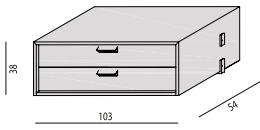

## COMPOSIZIONI A SOFFITTO GIREVOLI | SWIVELING CEILING COMPOSITIONS

COMP. U43

COMP. U36

**CASSETTIERA IN CUOIO**  
*Leather Chest of Drawers*  
cm. 103x54

**MENSOLA IN LEGNO**  
*Wooden Shelf*  
cm. 103x30

**MENSOLA IN CRISTALLO**  
*Glass Shelf*  
cm. 72x28

**CASSETTIERA IN LEGNO**  
*Wooden Chest of Drawers*  
cm. 103x54

**MENSOLA IN CRISTALLO**  
*Glass Shelf*  
cm. 103x30

**MENSOLA IN CRISTALLO**  
*Glass Shelf*  
cm. 108x28