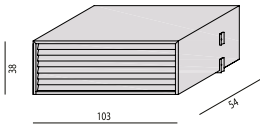

## COMPOSIZIONI A SOFFITTO GIREVOLI | SWIVELING CEILING COMPOSITIONS

COMP. U43

COMP. U36

**CASSETTIERA IN CUOIO**  
*Leather Chest of Drawers*  
cm. 103x54

**MENSOLA IN LEGNO**  
*Wooden Shelf*  
cm. 103x30

**MENSOLA IN CRISTALLO**  
*Glass Shelf*  
cm. 72x28

**CASSETTIERA IN LEGNO**  
*Wooden Chest of Drawers*  
cm. 103x54

**MENSOLA IN CRISTALLO**  
*Glass Shelf*  
cm. 103x30

**MENSOLA IN CRISTALLO**  
*Glass Shelf*  
cm. 108x28