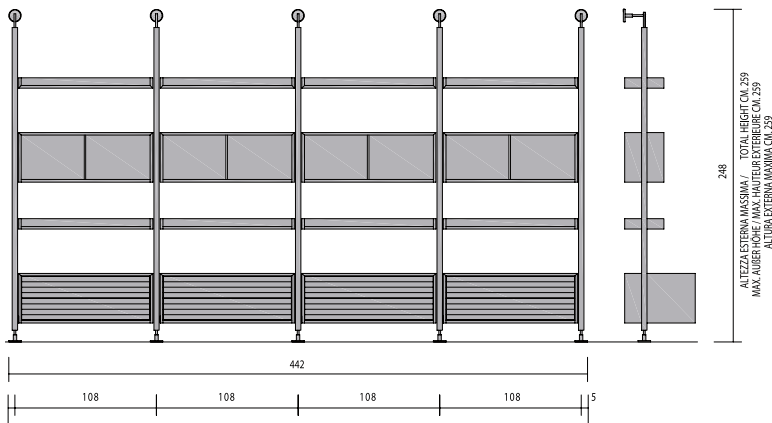

COMPOSIZIONI A PARETE | WALL COMPOSITIONS

COMP. U51