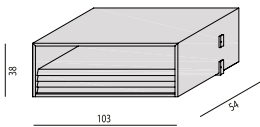

## COMPOSIZIONI A SOFFITTO GIREVOLI | SWIVELING CEILING COMPOSITIONS

COMP. U43

COMP. U36

**CASSETTIERA IN CUOIO**  
*Leather Chest of Drawers*  
cm. 103x54

**MENSOLA IN LEGNO**  
*Wooden Shelf*  
cm. 103x30

**MENSOLA IN CRISTALLO**  
*Glass Shelf*  
cm. 72x28

**CASSETTIERA IN LEGNO**  
*Wooden Chest of Drawers*  
cm. 103x54

**MENSOLA IN CRISTALLO**  
*Glass Shelf*  
cm. 103x30

**MENSOLA IN CRISTALLO**  
*Glass Shelf*  
cm. 108x28

**MOBILE A GIORNO IN CUOIO**  
*Leather container with open compartment*  
cm. 103x54

**PIANO TV IN CRISTALLO**  
*Glass TV-Shelf*  
cm. 108x61

**MENSOLA IN CRISTALLO**  
*Glass Shelf*  
cm. 72x40

**MOBILE A GIORNO IN LEGNO**  
*Wooden container with open compartment*  
cm. 103x54