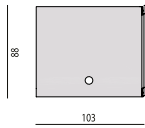

**MENSOLA IN CRISTALLO**  
*Glass Shelf*  
cm. 72x28

**CASSETTIERA IN LEGNO**  
*Wooden Chest of Drawers*  
cm. 103x54

**MENSOLA IN CRISTALLO**  
*Glass Shelf*  
cm. 103x30

**MENSOLA IN CRISTALLO**  
*Glass Shelf*  
cm. 108x28

**MOBILE A GIORNO IN CUOIO**  
*Leather container with open compartment*  
cm. 103x54

**PIANO TV IN CRISTALLO**  
*Glass TV-Shelf*  
cm. 108x61

**MENSOLA IN CRISTALLO**  
*Glass Shelf*  
cm. 72x40

**MOBILE A GIORNO IN LEGNO**  
*Wooden container with open compartment*  
cm. 103x54

**PIANO SCRITTOIO IN CRISTALLO**  
*Glass Writing Desk*  
cm. 108x61

**MENSOLA IN CRISTALLO**  
*Glass Shelf*  
cm. 108x40

**VETRINA**  
*Cabinet*  
cm. 103x30

**PANNELLO PORTA TV IN LEGNO**  
*Wooden board for flat TV*  
cm. 103