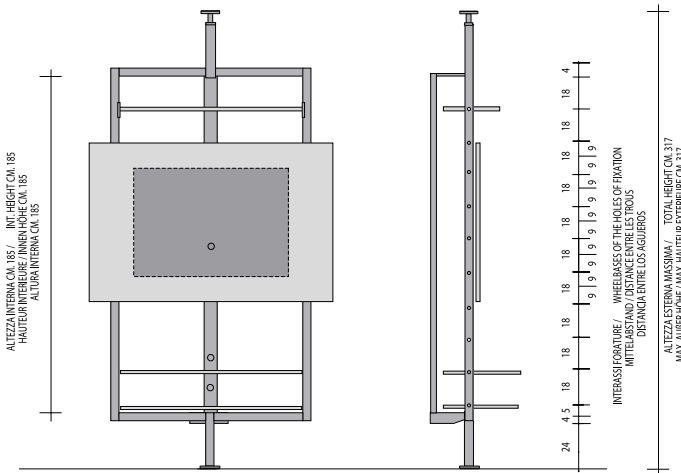

## COMPOSIZIONI A SOFFITTO GIREVOLI | SWIVELING CEILING COMPOSITIONS

COMP. U43

COMP. U36

**CASSETTIERA IN CUOIO**  
*Leather Chest of Drawers*  
cm. 103x54

**MENSOLA IN LEGNO**  
*Wooden Shelf*  
cm. 103x30

**MENSOLA IN CRISTALLO**  
*Glass Shelf*  
cm. 72x28

**CASSETTIERA IN LEGNO**  
*Wooden Chest of Drawers*  
cm. 103x54

**MENSOLA IN CRISTALLO**  
*Glass Shelf*  
cm. 103x30

**MENSOLA IN CRISTALLO**  
*Glass Shelf*  
cm. 108x28