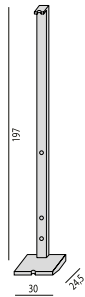

**MENSOLA IN CRISTALLO**  
*Glass Shelf*  
cm. 72x28

**CASSETTIERA IN LEGNO**  
*Wooden Chest of Drawers*  
cm. 103x54

**MENSOLA IN CRISTALLO**  
*Glass Shelf*  
cm. 103x30

**MENSOLA IN CRISTALLO**  
*Glass Shelf*  
cm. 108x28

**PIANO SCRITTOIO IN CRISTALLO**  
*Glass Writing Desk*  
cm. 108x61

**MENSOLA IN CRISTALLO**  
*Glass Shelf*  
cm. 108x40

**VETRINA**  
*Cabinet*  
cm. 103x30

**PANNELLO PORTA TV IN LEGNO**  
*Wooden board for flat TV*  
cm. 103

**PORTA SUB-WOOFER**  
*Sub-woofer Holder*

**PANNELLO PORTA TV IN CRISTALLO**  
*Glass board for flat TV*  
cm. 72

**PANNELLO PORTA TV IN CRISTALLO**  
*Glass board for flat TV*  
cm. 130

**PANNELLO PORTA TV IN CRISTALLO**  
*Glass board for flat TV*  
cm. 170

**PORTA CAVI**  
*Channel for cables*

**PORTA CAVIPER AUTOPORTANTE**  
*Channel for cables for freestanding column*