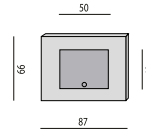

**MENSOLA IN CRISTALLO**  
*Glass Shelf*  
cm. 72x28

**CASSETTIERA IN LEGNO**  
*Wooden Chest of Drawers*  
cm. 103x54

**MENSOLA IN CRISTALLO**  
*Glass Shelf*  
cm. 103x30

**MENSOLA IN CRISTALLO**  
*Glass Shelf*  
cm. 108x28

**MOBILE A GIORNO IN CUOIO**  
*Leather container with open compartment*  
cm. 103x54

**PIANO TV IN CRISTALLO**  
*Glass TV-Shelf*  
cm. 108x61

**MENSOLA IN CRISTALLO**  
*Glass Shelf*  
cm. 72x40

**MOBILE A GIORNO IN LEGNO**  
*Wooden container with open compartment*  
cm. 103x54

**PIANO SCRITTOIO IN CRISTALLO**  
*Glass Writing Desk*  
cm. 108x61

**MENSOLA IN CRISTALLO**  
*Glass Shelf*  
cm. 108x40

**VETRINA**  
*Cabinet*  
cm. 103x30

**PANNELLO PORTA TV IN LEGNO**  
*Wooden board for flat TV*  
cm. 103

**PORTA SUB-WOOFER**  
*Sub-woofer Holder*

**PANNELLO PORTA TV IN CRISTALLO**  
*Glass board for flat TV*  
cm. 72

**PANNELLO PORTA TV IN CRISTALLO**  
*Glass board for flat TV*  
cm. 130

**PANNELLO PORTA TV IN CRISTALLO**  
*Glass board for flat TV*  
cm. 170