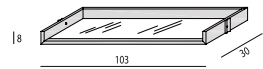

## COMPOSIZIONI A SOFFITTO GIREVOLI | SWIVELING CEILING COMPOSITIONS

COMP. U43

COMP. U36

**CASSETTIERA IN CUOIO**  
*Leather Chest of Drawers*  
cm. 103x54

**MENSOLA IN LEGNO**  
*Wooden Shelf*  
cm. 103x30

**MENSOLA IN CRISTALLO**  
*Glass Shelf*  
cm. 72x28

**CASSETTIERA IN LEGNO**  
*Wooden Chest of Drawers*  
cm. 103x54

**MENSOLA IN CRISTALLO**  
*Glass Shelf*  
cm. 103x30

**MENSOLA IN CRISTALLO**  
*Glass Shelf*  
cm. 108x28