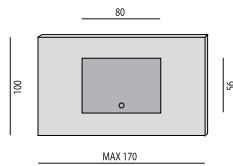

**MENSOLA IN CRISTALLO**  
*Glass Shelf*  
cm. 72x28

**CASSETTIERA IN LEGNO**  
*Wooden Chest of Drawers*  
cm. 103x54

**MENSOLA IN CRISTALLO**  
*Glass Shelf*  
cm. 103x30

**MENSOLA IN CRISTALLO**  
*Glass Shelf*  
cm. 108x28

**MOBILE A GIORNO IN CUOIO**  
*Leather container with open compartment*  
cm. 103x54

**PIANO TV IN CRISTALLO**  
*Glass TV-Shelf*  
cm. 108x61

**MENSOLA IN CRISTALLO**  
*Glass Shelf*  
cm. 72x40

**MOBILE A GIORNO IN LEGNO**  
*Wooden container with open compartment*  
cm. 103x54

**PIANO SCRITTOIO IN CRISTALLO**  
*Glass Writing Desk*  
cm. 108x61

**MENSOLA IN CRISTALLO**  
*Glass Shelf*  
cm. 108x40

**VETRINA**  
*Cabinet*  
cm. 103x30

**PANNELLO PORTA TV IN LEGNO**  
*Wooden board for flat TV*  
cm. 103

**PORTA SUB-WOOFER**  
*Sub-woofer Holder*

**PANNELLO PORTA TV IN CRISTALLO**  
*Glass board for flat TV*  
cm. 72

**PANNELLO PORTA TV IN CRISTALLO**  
*Glass board for flat TV*  
cm. 130

**PANNELLO PORTA TV IN CRISTALLO**  
*Glass board for flat TV*  
cm. 170