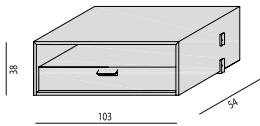

**MENSOLA IN CRISTALLO**  
*Glass Shelf*  
cm. 72x28

**CASSETTIERA IN LEGNO**  
*Wooden Chest of Drawers*  
cm. 103x54

**MENSOLA IN CRISTALLO**  
*Glass Shelf*  
cm. 103x30

**MENSOLA IN CRISTALLO**  
*Glass Shelf*  
cm. 108x28

**MOBILE A GIORNO IN CUOIO**  
*Leather container with open compartment*  
cm. 103x54

**PIANO TV IN CRISTALLO**  
*Glass TV-Shelf*  
cm. 108x61

**MENSOLA IN CRISTALLO**  
*Glass Shelf*  
cm. 72x40

**MOBILE A GIORNO IN LEGNO**  
*Wooden container with open compartment*  
cm. 103x54