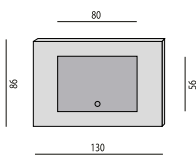

**MENSOLA IN CRISTALLO**  
*Glass Shelf*  
cm. 72x28

**CASSETTIERA IN LEGNO**  
*Wooden Chest of Drawers*  
cm. 103x54

**MENSOLA IN CRISTALLO**  
*Glass Shelf*  
cm. 103x30

**MENSOLA IN CRISTALLO**  
*Glass Shelf*  
cm. 108x28

**MOBILE A GIORNO IN CUOIO**  
*Leather container with open compartment*  
cm. 103x54

**PIANO TV IN CRISTALLO**  
*Glass TV-Shelf*  
cm. 108x61

**MENSOLA IN CRISTALLO**  
*Glass Shelf*  
cm. 72x40

**MOBILE A GIORNO IN LEGNO**  
*Wooden container with open compartment*  
cm. 103x54

**PIANO SCRITTOIO IN CRISTALLO**  
*Glass Writing Desk*  
cm. 108x61

**MENSOLA IN CRISTALLO**  
*Glass Shelf*  
cm. 108x40

**VETRINA**  
*Cabinet*  
cm. 103x30

**PANNELLO PORTA TV IN LEGNO**  
*Wooden board for flat TV*  
cm. 103

**PORTA SUB-WOOFER**  
*Sub-woofer Holder*

**PANNELLO PORTA TV IN CRISTALLO**  
*Glass board for flat TV*  
cm. 72

**PANNELLO PORTA TV IN CRISTALLO**  
*Glass board for flat TV*  
cm. 130

**PANNELLO PORTA TV IN CRISTALLO**  
*Glass board for flat TV*  
cm. 170