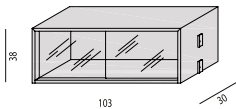

**MENSOLA IN CRISTALLO**  
*Glass Shelf*  
cm. 72x28

**CASSETTIERA IN LEGNO**  
*Wooden Chest of Drawers*  
cm. 103x54

**MENSOLA IN CRISTALLO**  
*Glass Shelf*  
cm. 103x30

**MENSOLA IN CRISTALLO**  
*Glass Shelf*  
cm. 108x28

**MOBILE A GIORNO IN CUOIO**  
*Leather container with open compartment*  
cm. 103x54

**PIANO TV IN CRISTALLO**  
*Glass TV-Shelf*  
cm. 108x61

**MENSOLA IN CRISTALLO**  
*Glass Shelf*  
cm. 72x40

**MOBILE A GIORNO IN LEGNO**  
*Wooden container with open compartment*  
cm. 103x54

**PIANO SCRITTOIO IN CRISTALLO**  
*Glass Writing Desk*  
cm. 108x61

**MENSOLA IN CRISTALLO**  
*Glass Shelf*  
cm. 108x40

**VETRINA**  
*Cabinet*  
cm. 103x30

**PANNELLO PORTA TV IN LEGNO**  
*Wooden board for flat TV*  
cm. 103