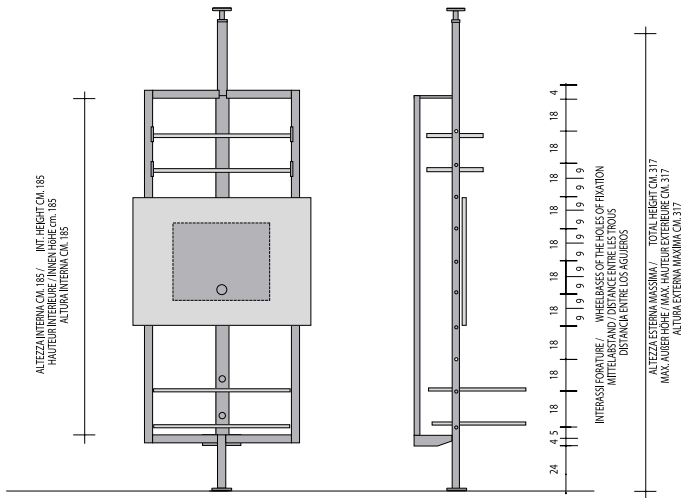

## COMPOSIZIONI A SOFFITTO GIREVOLI | SWIVELING CEILING COMPOSITIONS

COMP. U43

COMP. U36

**CASSETTIERA IN CUOIO**  
*Leather Chest of Drawers*  
cm. 103x54

**MENSOLA IN LEGNO**  
*Wooden Shelf*  
cm. 103x30

**MENSOLA IN CRISTALLO**  
*Glass Shelf*  
cm. 72x28

**CASSETTIERA IN LEGNO**  
*Wooden Chest of Drawers*  
cm. 103x54

**MENSOLA IN CRISTALLO**  
*Glass Shelf*  
cm. 103x30

**MENSOLA IN CRISTALLO**  
*Glass Shelf*  
cm. 108x28