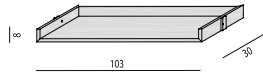

## COMPOSIZIONI A SOFFITTO GIREVOLI | SWIVELING CEILING COMPOSITIONS

COMP. U43

COMP. U36

**CASSETTIERA IN CUOIO**  
*Leather Chest of Drawers*  
cm. 103x54

**MENSOLA IN LEGNO**  
*Wooden Shelf*  
cm. 103x30

**MENSOLA IN CRISTALLO**  
*Glass Shelf*  
cm. 72x28

**CASSETTIERA IN LEGNO**  
*Wooden Chest of Drawers*  
cm. 103x54

**MENSOLA IN CRISTALLO**  
*Glass Shelf*  
cm. 103x30

**MENSOLA IN CRISTALLO**  
*Glass Shelf*  
cm. 108x28