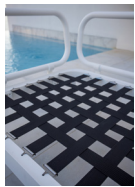

DETALLE.
DETAIL.
DETAIL.
DETTAGLIO.
DÉTAIL.

SECTIONAL SOFA 1

Made of powder coated aluminum. Polyurethane foam rubber covered with water-repellent fabric. Removable fabric cover.

NOTE: No customized sizes in this collection.

COLORES COLECCIÓN. COLLECTIONS COLOUR SAMPLE. FARBKOLLEKTION. CAMPIONARIO
COLORI. ÉCHANTILLONNAGE DE COULEURS. COLLECTIONS COLOR SAMPLE

ESTRUCTURA. FRAME. PROFIL. STRUCTURA. STRUCTURE