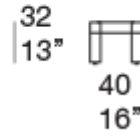

Toku

design : V. Van Duysen

CA19L