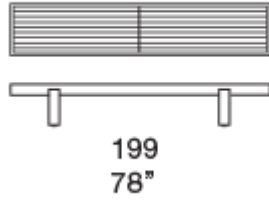

Notes:

The structure in cedar heartwood is treated with a natural impregnating product.

We advise to use a Winter Set protection cover.

Toku

design : V. Van Duysen

CA19L

CA19N