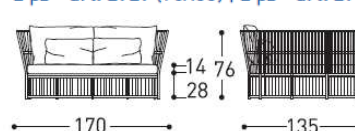

1440
Daybed compact base
Base Compact Daybed

cuscino seduta e 2 cuscini schienale inclusi
seat and 2 back cushions included
2 pz - art. 2729 (70X55)

Pz	L	P	H
1	172	144	80
	67 ³ / ₄	56 ³ / ₄	31 ¹ / ₂

m³ 1,981 - Kg 56,4 tot.
Kg 45,9 net
28,5 + 17,4 cusc.

Cuscini compresi
Cushions included

1440A
Daybed compact CONFORT
CONFORT Compact Daybed

cuscino seduta e 4 cuscini schienale inclusi
seat and 4 back cushions included
2 pz - art. 2729 (70X55) | 2 pz - art. 2726 (60X40)