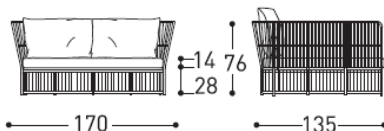

FINITURA INTRECCIO
WEAVING FINISH

Cordino Perla
Perla Rope

Cordino Grey Brown
Grey Brown Rope

istruzioni d'uso
using instruction

IGSED

telo copertura
cover

9469C

MODELLO REGISTRATO
REGISTERED MODEL

1440
Daybed compact base
Base Compact Daybed

cuscino seduta e 2 cuscini schienale inclusi
seat and 2 back cushions included
2 pz - art. 2729 (70X55)

Pz	L	P	H
1	172	144	80
	67 ³ / ₄	56 ³ / ₄	31 ¹ / ₂

m³ 1,981 - Kg 56,4 tot.
Kg 45,9 net
28,5 + 17,4 cusc.

Cuscini compresi
Cushions included

1440A
Daybed compact CONFORT
CONFORT Compact Daybed

cuscino seduta e 4 cuscini schienale inclusi
seat and 4 back cushions included
2 pz - art. 2729 (70X55) | 2 pz - art. 2726 (60X40)