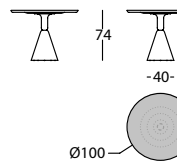

363.74.LH.A6

PION PETRA MESA D100X74
PION PETRA TABLE D100X74
PION PETRA TABLE D100X74

0,29 m² / 2 Pack. / 78,0 kg