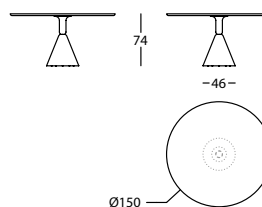

363.74.KKH.FR

PION FRESNO MESA 90X90X74
PION ASH TABLE 90X90X74
PION FRÈNE TABLE 90X90X74

0,24 m³ / 2 Pack. / 36,0 kg

363.74.KH.FR

PION FRESNO MESA D90X74
PION ASH TABLE D90X74
PION FRÈNE TABLE D90X74

0,24 m³ / 2 Pack. / 40,0 kg

363.74.LH.FR

PION FRESNO MESA D100X74
PION ASH TABLE D100X74
PION FRÈNE TABLE D100X74

0,27 m³ / 2 Pack. / 45,0 kg

363.74.NH.FR

PION FRESNO MESA D120X74
PION ASH TABLE D120X74
PION FRÈNE TABLE D120X74

0,32 m³ / 2 Pack. / 59,0 kg

363.74.RH.FR

PION FRESNO MESA D150X74
PION ASH TABLE D150X74
PION FRÈNE TABLE D150X74

0,40 m³ / 2 Pack. / 93,0 kg

363.74.WLH.FR

PION FRESNO MESA 200X100X74
PION ASH TABLE 200X100X74
PION FRÈNE TABLE 200X100X74