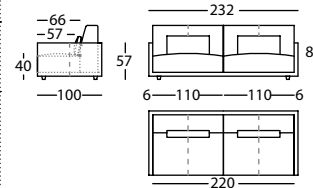

256.11.ZJ.2

HAPPEN SOFA 232 BRAZO ESTRECHO ALTO 84
HAPPEN SOFA 232 NARROW ARM HEIGHT 84
HAPPEN CANAPE 232 BRAS ETROIT HAUT 84

1,71 m³ / 1 Pack. / 67,0 kg