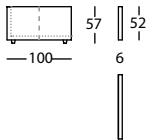

256.132.I

HAPPEN BRAZO ESTRECHO IZDO
HAPPEN NARROW LEFT ARM
HAPPEN BRAS ETROIT GAUCHE

0,06 m³ / 1 Pack. / 6,0 kg