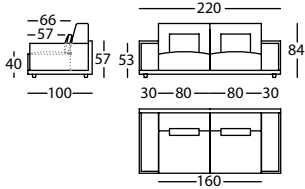

256.11.YJ.1

HAPPEN SOFA 220 BRAZO ANCHO ALTO 84
HAPPEN SOFA 220 WIDE ARM HEIGHT 84
HAPPEN CANAPE 220 BRAS LARGE HAUT 84

1,64 m³ / 1 Pack. / 56,0 kg