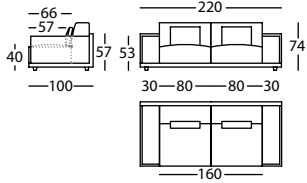

256.11.YH.1

HAPPEN SOFA 220 BRAZO ANCHO ALTO 74
HAPPEN SOFA 220 WIDE ARM HEIGHT 74
HAPPEN CANAPE 220 BRAS LARGE HAUT 74

1,64 m³ / 1 Pack. / 56,0 kg