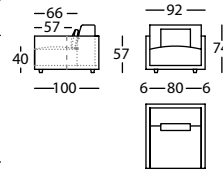

256.11.KH.2

HAPPEN SILLON 92 BRAZO ESTRECHO ALTO 74
HAPPEN ARMCHAIR 92 NARROW ARM HEIGHT 74
HAPPEN FAUTEUIL 92 BRAS ETROIT HAUT 74

0,67 m³ / 1 Pack. / 32,0 kg