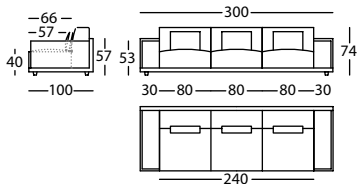

256.11.Z7H.1

HAPPEN SOFA 300 BRAZO ANCHO ALTO 74
HAPPEN SOFA 300 WIDE ARM HEIGHT 74
HAPPEN CANAPE 300 BRAS LARGE HAUT 74

2,20 m³ / 1 Pack. / 84,0 kg