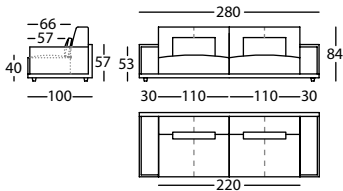

HAPPEN SOFA 220 BRAZO ANCHO ALTO 84
HAPPEN SOFA 220 WIDE ARM HEIGHT 84
HAPPEN CANAPE 220 BRAS LARGE HAUT 84

1,64 m³ / 1 Pack. / 56,0 kg

256.11.ZZJ.1

HAPPEN SOFA 250 BRAZO ANCHO ALTO 84
HAPPEN SOFA 250 WIDE ARM HEIGHT 84
HAPPEN CANAPE 250 BRAS LARGE HAUT 84

1,84 m³ / 1 Pack. / 68,0 kg

256.11.ZZJ.A71

H SOFA 250 BR ANCHO ALTO 84 SIMETRICO
H SOFA 250 WIDE ARM H 84 SYMMETRIC
H CANAPE 250 BRAS LARGE HAUT 84 SYMÉTRIQUE

1,84 m³ / 1 Pack. / 68,0 kg

256.11.Z5J.1

HAPPEN SOFA 280 BRAZO ANCHO ALTO 84
HAPPEN SOFA 280 WIDE ARM HEIGHT 84
HAPPEN CANAPE 280 BRAS LARGE HAUT 84