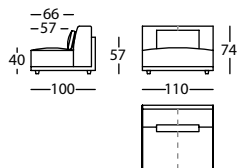

256.121.MH
HAPPEN MÓDULO 110 ALTO 74
HAPPEN MODULE 110 HEIGHT 74
HAPPEN MODULE 110 HAUT 74
0,82 m³ / 1 Pack. / 32,0 kg