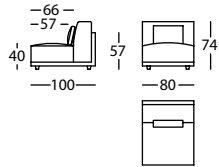

256.121.JH
HAPPEN MÓDULO 80 ALTO 74
HAPPEN MODULE 80 HEIGHT 74
HAPPEN MODULE 80 HAUT 74
0,60 m³ / 1 Pack. / 26,0 kg