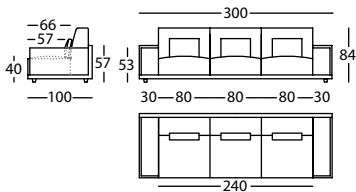

256.11.Z7J.1

HAPPEN SOFA 300 BRAZO ANCHO ALTO 84
HAPPEN SOFA 300 WIDE ARM HEIGHT 84
HAPPEN CANAPE 300 BRAS LARGE HAUT 84

2,20 m³ / 1 Pack. / 84,0 kg