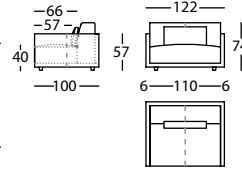

256.11.NH.2

HAPPEN SILLON 122 BRAZO ESTRECHO ALTO 74
HAPPEN ARMCHAIR 122 NARROW ARM HEIGHT 74
HAPPEN FAUTEUIL 122 BRAS ETROIT HAUT 74

0,91 m³ / 1 Pack. / 38,0 kg