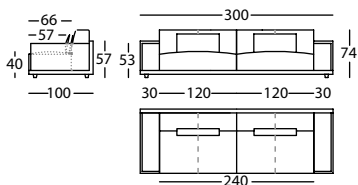

256.11.Z7H.A71

H SOFA 300 BRAZO ANCHO ALTO 74 2 ALMOHADAS
H SOFA 300 WIDE ARM HEIGHT 74 2 CUSHIONS
H CANAPE 300 BRAS LARGE HAUT 74 2 COUSSINS

2,20 m³ / 1 Pack. / 84,0 kg