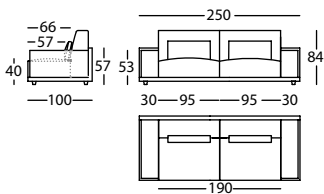

HAPPEN SOFA 220 BRAZO ANCHO ALTO 84
HAPPEN SOFA 220 WIDE ARM HEIGHT 84
HAPPEN CANAPE 220 BRAS LARGE HAUT 84

1,64 m³ / 1 Pack. / 56,0 kg

256.11.ZZJ.1

HAPPEN SOFA 250 BRAZO ANCHO ALTO 84
HAPPEN SOFA 250 WIDE ARM HEIGHT 84
HAPPEN CANAPE 250 BRAS LARGE HAUT 84

1,84 m³ / 1 Pack. / 68,0 kg

256.11.ZZJ.A71

H SOFA 250 BR ANCHO ALTO 84 SIMETRICO
H SOFA 250 WIDE ARM H 84 SYMMETRIC
H CANAPE 250 BRAS LARGE HAUT 84 SYMÉTRIQUE

1,84 m³ / 1 Pack. / 68,0 kg

256.11.Z5J.1

HAPPEN SOFA 280 BRAZO ANCHO ALTO 84
HAPPEN SOFA 280 WIDE ARM HEIGHT 84
HAPPEN CANAPE 280 BRAS LARGE HAUT 84