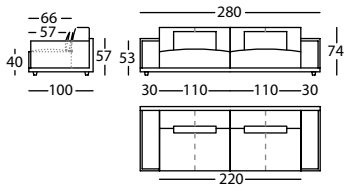

256.11.Z5H.1

HAPPEN SOFA 280 BRAZO ANCHO ALTO 74
HAPPEN SOFA 280 WIDE ARM HEIGHT 74
HAPPEN CANAPE 280 BRAS LARGE HAUT 74

2,06 m³ / 1 Pack. / 71,0 kg