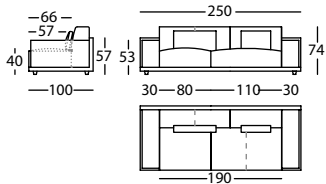

256.11.Z2H.1

HAPPEN SOFA 250 BRAZO ANCHO ALTO 74
HAPPEN SOFA 250 WIDE ARM HEIGHT 74
HAPPEN CANAPE 250 BRAS LARGE HAUT 74

1,84 m³ / 1 Pack. / 68,0 kg