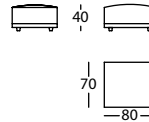

256.151.JH

HAPPEN PUF 80X70
HAPPEN POUF 80X70
HAPPEN POUF 80X70

0,26 m³ / 1 Pack. / 16,0 kg