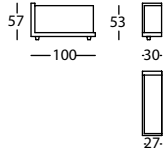

256.131.I

HAPPEN BRAZO ANCHO IZDO
HAPPEN WIDE LEFT ARM
HAPPEN BRAS LARGE GAUCHE

0,23 m³ / 1 Pack. / 8,0 kg