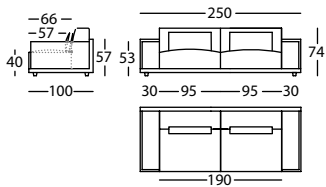

256.11.Z2H.A71

H SOFA 250 BRAZO ANCHO ALTO 74 SIMETRICO
H SOFA 250 WIDE ARM H 74 SYMMETRIC
H CANAPE 250 BRAS LARGE HAUT 74 SYMÉTRIQUE

1,84 m³ / 1 Pack. / 68,0 kg