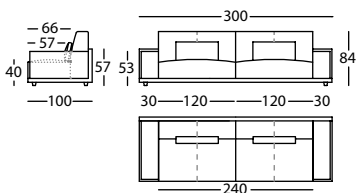

256.11.Z7J.A71

H SOFA 300 BR ANCHO ALTO 84 2 ALMOHADAS
H SOFA 300 WIDE ARM HEIGHT 84 2 CUSHIONS
H CANAPE 300 BRAS LARGE HAUT 84 2 COUSSINS

2,20 m³ / 1 Pack. / 84,0 kg