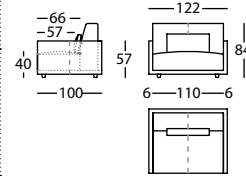

1,84 m³ / 1 Pack. / 68,0 kg

256.11.ZZJ.A71

H SOFA 250 BR ANCHO ALTO 84 SIMETRICO
H SOFA 250 WIDE ARM H 84 SYMMETRIC
H CANAPE 250 BRAS LARGE HAUT 84 SYMÉTRIQUE

1,84 m³ / 1 Pack. / 68,0 kg

256.11.Z5J.1

HAPPEN SOFA 280 BRAZO ANCHO ALTO 84
HAPPEN SOFA 280 WIDE ARM HEIGHT 84
HAPPEN CANAPE 280 BRAS LARGE HAUT 84

2,06 m³ / 1 Pack. / 71,0 kg

256.11.Z7J.1

HAPPEN SOFA 300 BRAZO ANCHO ALTO 84
HAPPEN SOFA 300 WIDE ARM HEIGHT 84
HAPPEN CANAPE 300 BRAS LARGE HAUT 84

2,20 m³ / 1 Pack. / 84,0 kg

256.11.Z7J.A71

H SOFA 300 BR ANCHO ALTO 84 2 ALMOHADAS
H SOFA 300 WIDE ARM HEIGHT 84 2 CUSHIONS
H CANAPE 300 BRAS LARGE HAUT 84 2 COUSSINS

2,20 m³ / 1 Pack. / 84,0 kg

256.11.KJ.2

HAPPEN SILLON 92 BR ESTRECHO ALTO 84
HAPPEN ARMCHAIR 92 NARROW ARM HEIGHT 84
HAPPEN FAUTEUIL 92 BRAS ETROIT HAUT 84

0,67 m³ / 1 Pack. / 32,0 kg

256.11.NJ.2

HAPPEN SILLON 122 BR ESTRECHO ALTO 84
HAPPEN ARMCHAIR 122 NARROW ARM HEIGHT 84
HAPPEN FAUTEUIL 122 BRAS ETROIT HAUT 84