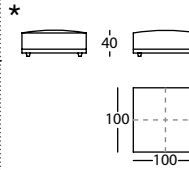

256.151.LL

HAPPEN PUF 100X100
HAPPEN POUF 100X100
HAPPEN POUF 100X100

0,46 m³ / 1 Pack. / 23,0 kg