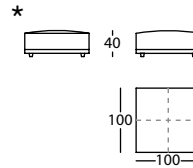

256.151.LL

HAPPEN PUF 100X100
HAPPEN POUF 100X100
HAPPEN POUF 100X100

0,46 m³ / 1 Pack. / 23,0 kg