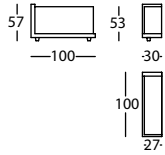

256.131.I
HAPPEN BRAZO ANCHO IZDO
HAPPEN WIDE LEFT ARM
HAPPEN BRAS LARGE GAUCHE
0,23 m³ / 1 Pack. / 8,0 kg