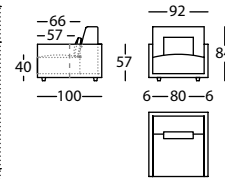

1,84 m³ / 1 Pack. / 68,0 kg

256.11.ZZJ.A71

H SOFA 250 BR ANCHO ALTO 84 SIMETRICO
H SOFA 250 WIDE ARM H 84 SYMMETRIC
H CANAPE 250 BRAS LARGE HAUT 84 SYMÉTRIQUE

1,84 m³ / 1 Pack. / 68,0 kg

256.11.Z5J.1

HAPPEN SOFA 280 BRAZO ANCHO ALTO 84
HAPPEN SOFA 280 WIDE ARM HEIGHT 84
HAPPEN CANAPE 280 BRAS LARGE HAUT 84

2,06 m³ / 1 Pack. / 71,0 kg

256.11.Z7J.1

HAPPEN SOFA 300 BRAZO ANCHO ALTO 84
HAPPEN SOFA 300 WIDE ARM HEIGHT 84
HAPPEN CANAPE 300 BRAS LARGE HAUT 84

2,20 m³ / 1 Pack. / 84,0 kg

256.11.Z7J.A71

H SOFA 300 BR ANCHO ALTO 84 2 ALMOHADAS
H SOFA 300 WIDE ARM HEIGHT 84 2 CUSHIONS
H CANAPE 300 BRAS LARGE HAUT 84 2 COUSSINS

2,20 m³ / 1 Pack. / 84,0 kg

256.11.KJ.2

HAPPEN SILLON 92 BR ESTRECHO ALTO 84
HAPPEN ARMCHAIR 92 NARROW ARM HEIGHT 84
HAPPEN FAUTEUIL 92 BRAS ETROIT HAUT 84

0,67 m³ / 1 Pack. / 32,0 kg

256.11.NJ.2

HAPPEN SILLON 122 BR ESTRECHO ALTO 84
HAPPEN ARMCHAIR 122 NARROW ARM HEIGHT 84
HAPPEN FAUTEUIL 122 BRAS ETROIT HAUT 84