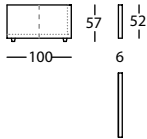

256.131.D

HAPPEN BRAZO ANCHO DCHO
HAPPEN WIDE RIGHT ARM
HAPPEN BRAS LARGE DROIT

0,23 m³ / 1 Pack. / 8,0 kg

256.131.I

HAPPEN BRAZO ANCHO IZDO
HAPPEN WIDE LEFT ARM
HAPPEN BRAS LARGE GAUCHE

0,23 m³ / 1 Pack. / 8,0 kg