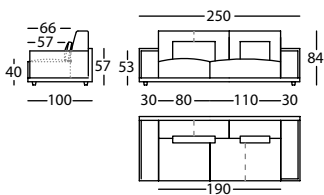

256.11.ZZJ.1

HAPPEN SOFA 250 BRAZO ANCHO ALTO 84
HAPPEN SOFA 250 WIDE ARM HEIGHT 84
HAPPEN CANAPE 250 BRAS LARGE HAUT 84

1,84 m³ / 1 Pack. / 68,0 kg