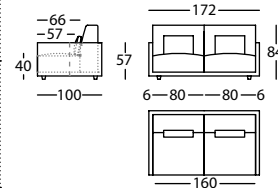

256.11.TJ.2

HAPPEN SOFA 172 BRAZO ESTRECHO ALTO 84
HAPPEN SOFA 172 NARROW ARM HEIGHT 84
HAPPEN CANAPE 172 BRAS ETROIT HAUT 84

1,27 m³ / 1 Pack. / 52,0 kg