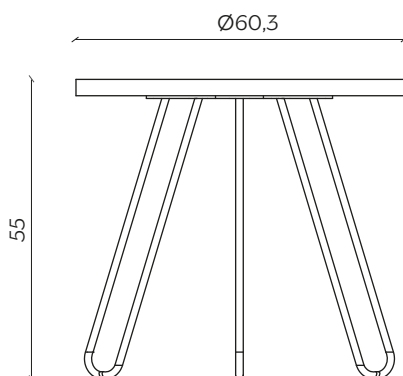

Every Porcino is unique; the top is made from a horizontal slice of wood, which makes every piece unrepeatable in terms of size and grain. This eclectic coffee table can be matched with armchairs, sofas and beds, evoking a forest-like atmosphere.

DIMENSIONI | DIMENSIONS

lunghezza | width: 80 cm
larghezza | depth: 80 cm
altezza | height: 36 cm

lunghezza | width: 60,3 cm
larghezza | depth: 60,3 cm
altezza | height: 55 cm

AMBIENTE | ENVIRONMENT

interno | indoor