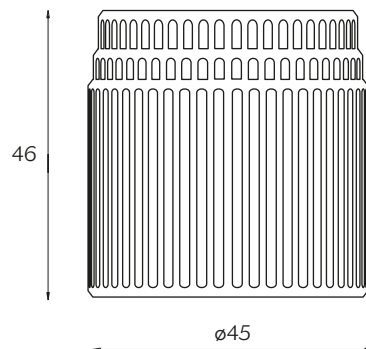

Kolos is formed in a plaster mould in a pottery where craftsmen apply the glaze and then fire the table. Although shiny and polished to the touch, the material it is made of is evident. The corners absorb less colour and become paler while the pigments are concentrated in the rounded areas, making them darker. A highly decorative side table, a furnishing accessory with an artistic value and an ironic interpretation of the architecture of the Colosseum.

DIMENSIONI | DIMENSIONS

lunghezza | width: 58 cm
larghezza | depth: 58 cm
altezza | height: 35 cm

lunghezza | width: 45 cm
larghezza | depth: 45 cm
altezza | height: 46 cm

AMBIENTE | ENVIRONMENT

interno | indoor