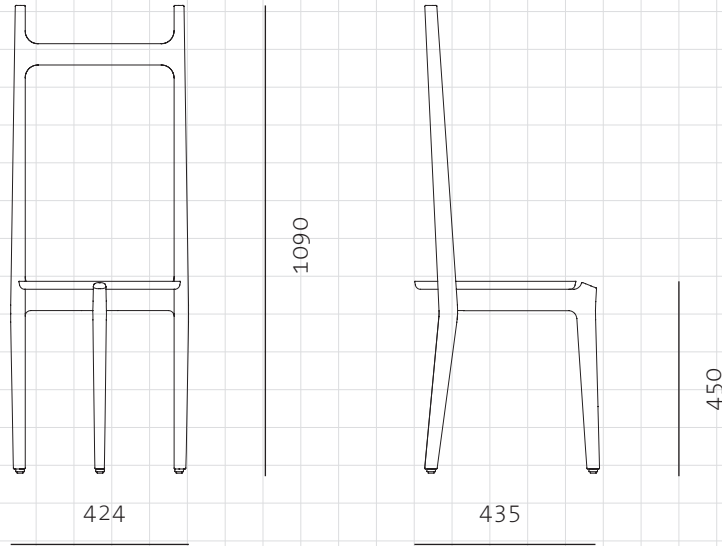

Taylor Valet

CODE
DIMENSIONS

TA-V110
W424 x D435 x H1090mm

NET WEIGHT
ENVIRONMENT
MATERIALS

Seating height: 450mm
3.5 kg
Indoor
Solid wood frame, veneer laminate top
*Please refer to website or contact your local representative for complete material swatches.

SHIPPING

Package	Assembled		
Package Qty	1 pcs/box		
Packaging	Measurement (mm)	Volume (cbm)	Gross Weight (kg)
FCL	W489 x D500 x H1175	0.29	10.47
LCL/AIR	W529 x D540 x H1265	0.36	13.79