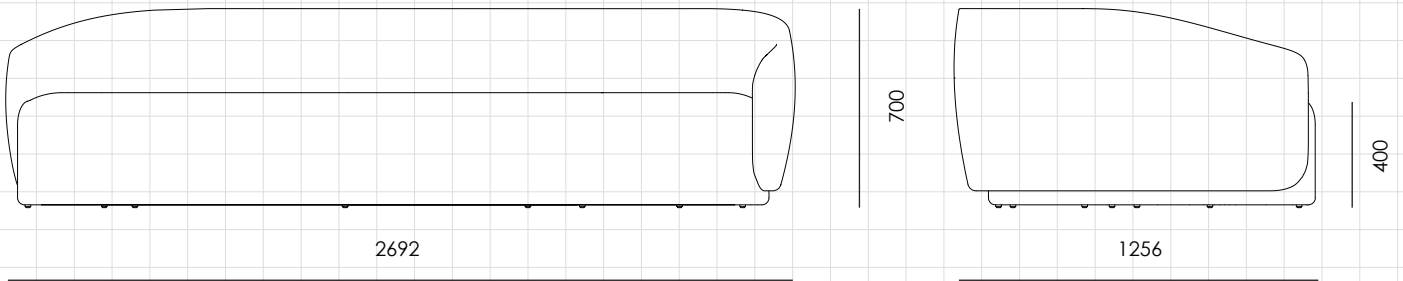

Taylor Sofa

CODE

TA-S420

DIMENSIONS

W2692 x D1256 x H700mm

NET WEIGHT

Seating height: 400mm

ENVIRONMENT