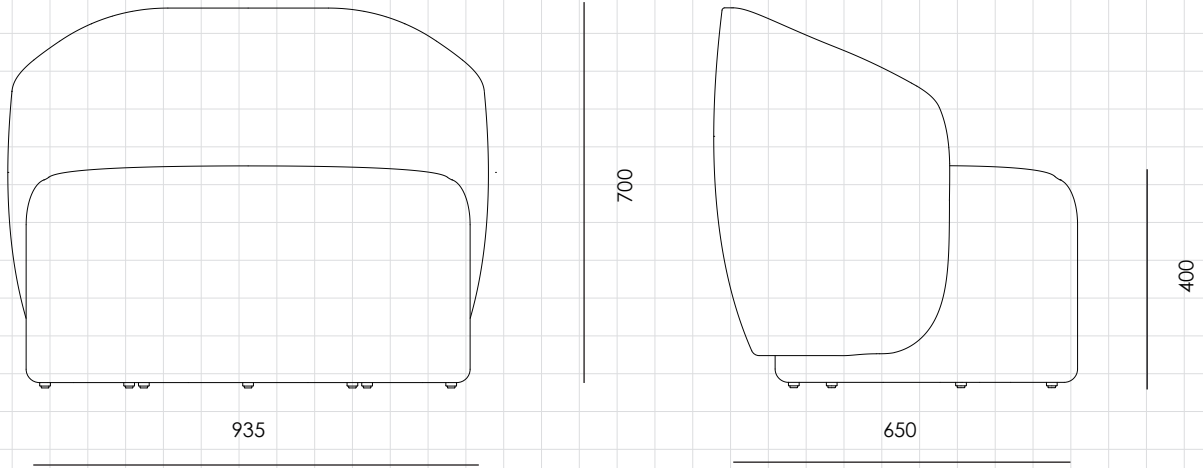

TAYLOR COLLECTION
BY YABU PUSHELBERG

CASA
DESIGN
GROUP

Taylor Sofa One Seater

CODE
DIMENSIONS

TA-S410
W935 x D650 x H700mm
Seating height: 400mm

NET WEIGHT
ENVIRONMENT
MATERIALS

23.0 kg
Indoor
Solid wood plywood frame, Upholstery
*Please refer to website or contact your local representative for complete material swatches.

SHIPPING

Package	Assembled		
Package Qty	1 pcs/box		
Packaging	Measurement (mm)	Volume (cbm)	Gross Weight (kg)
FCL	W1020 x D735 x H805	0.60	30.03
LCL/AIR	W1060 x D775 x H895	0.74	39.57