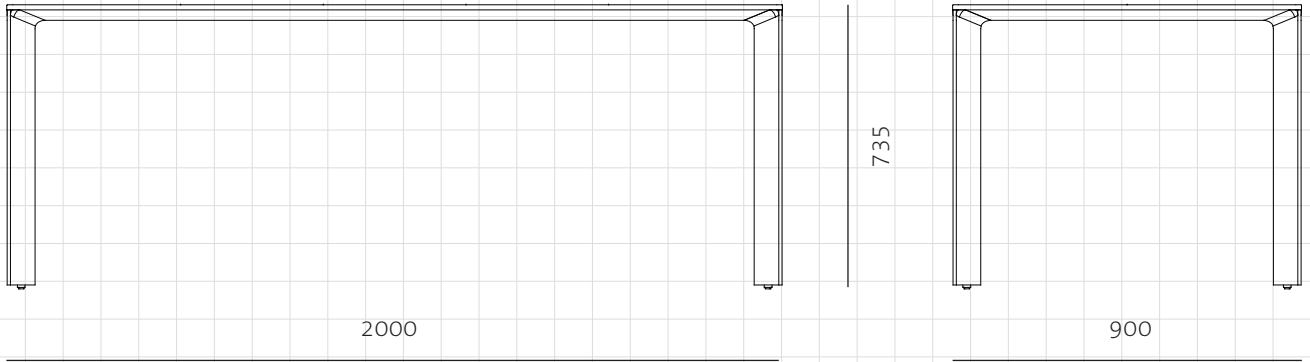

TAYLOR COLLECTION
BY YABU PUSHELBERG

CASA
DESIGN
GROUP

Taylor Dining Table

CODE

TA-T410

DIMENSIONS

W2000 x D900 x H735mm

NET WEIGHT

kg

ENVIRONMENT

Indoor

MATERIALS

Metal frame, solid wood legs, veneer laminate top

*Please refer to website or contact your local representative for complete material swatches.

SHIPPING

Package	Assembled		
Package Qty	2 pcs/box		
Packaging	Measurement (mm)	Volume (cbm)	Gross Weight (kg)
FCL	W2085 x D985 x H145	0.30	13.0
	W795 x D485 x H185	0.07	13.0
LCL/AIR	W2125 x D1025 x H235	0.51	17.0
	W835 x D525 x H275	0.12	17.0