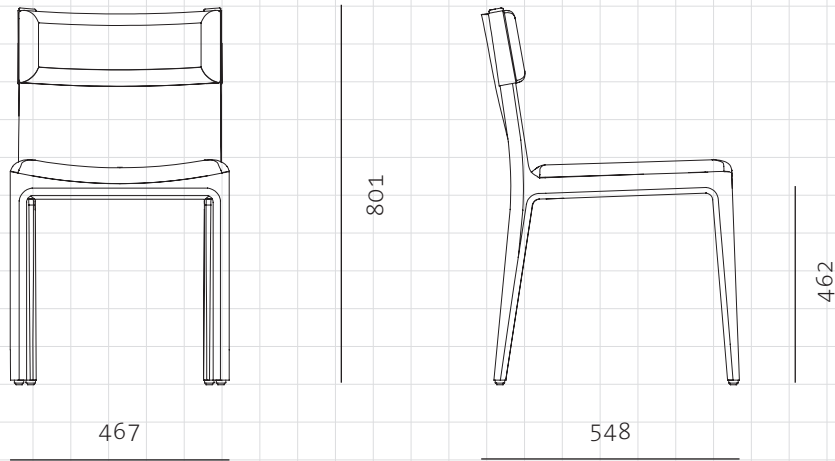

Taylor Dining Chair

CODE

TA-S210

DIMENSIONS

W467 x D548 x H801mm

NET WEIGHT

Seating height: 462mm

ENVIRONMENT

5.0 kg

MATERIALS

Indoor

Solid wood frame, Upholstery

*Please refer to website or contact your local representative for complete material swatches.

SHIPPING

Package	Assembled		
Package Qty	1 pcs/box		
Packaging	Measurement (mm)	Volume (cbm)	Gross Weight (kg)
FCL	W532 x D613 x H886	0.29	10.31
LCL/AIR	W572 x D653 x H976	0.36	14.65