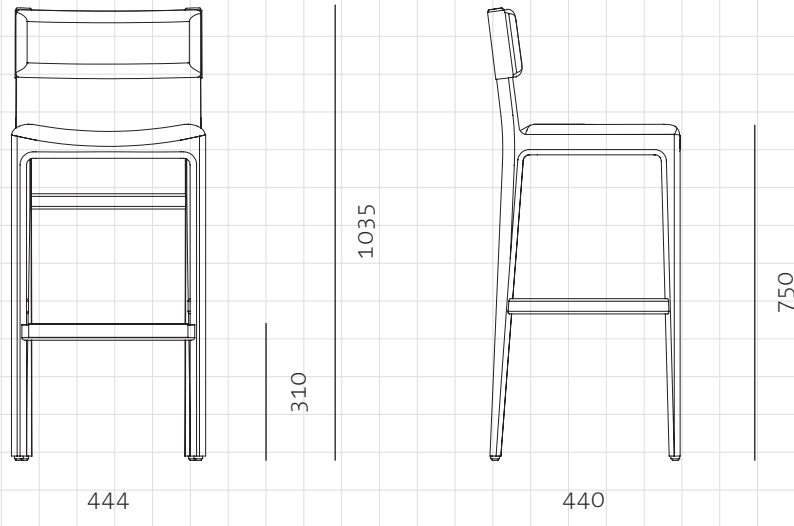

Taylor Bar Chair SH750

**CODE**  
**DIMENSIONS**

TA-S310-750  
W444 x D440 x H1035mm  
Seating height: 750mm

**NET WEIGHT**  
**ENVIRONMENT**  
**MATERIALS**

6.5 kg  
Indoor  
Solid wood frame, Upholstery

\*Please refer to website or contact your local representative for complete material swatches.

**SHIPPING**

<b>Package</b>	Assembled		
<b>Package Qty</b>	1 pcs/box		
<b>Packaging</b>	<b>Measurement (mm)</b>	<b>Volume (cbm)</b>	<b>Gross Weight (kg)</b>
<b>FCL</b>	W509 x D505 x H1120	0.29	13.12
<b>LCL/AIR</b>	W549 x D545 x H1210	0.36	16.59