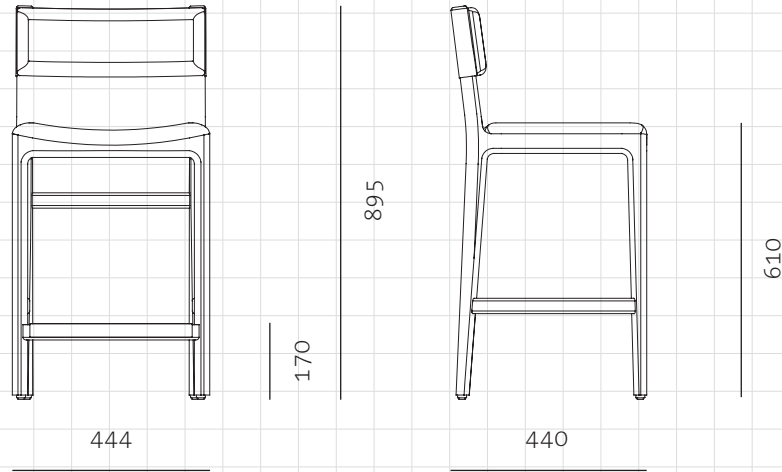

Taylor Bar Chair SH610

CODE

TA-S310-610

DIMENSIONS

W444 x D440 x H895mm

NET WEIGHT

Seating height: 610mm

ENVIRONMENT

6.0 kg

MATERIALS

Indoor

Solid wood frame, Upholstery

*Please refer to website or contact your local representative for complete material swatches.

SHIPPING

Package	Assembled		
Package Qty	1 pcs/box		
Packaging	Measurement (mm)	Volume (cbm)	Gross Weight (kg)
FCL	W509 x D505 x H980	0.25	11.53
LCL/AIR	W549 x D545 x H1070	0.32	15.0