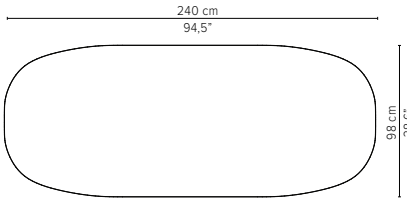

* Appearances, measurements and weights may slightly differ from reality.

T-TABLE

DINING TABLES
H 75cm / 29,5"

TECHNICAL DRAWINGS

80x80cm / 31,5"x31,5"

D2169-Cx
CERAMIC TOP

D2169-Lx
LAVASTONE TOP

D2169-T
TEAK TOP

Packaging bottom plate: 74x74x16cm - 0,09m³ - 34,75kg
 Packaging leg: 75x10x10cm - 0,01m³ - 4,45kg
 Packaging top plate: tbc
 Packaging ceramic top: tbc
 Packaging lavastone top: tbc
 Packaging teak top: tbc

90x90cm / 35,4"x35,4"

D2170-Cx
CERAMIC TOP

D2170-Lx
LAVASTONE TOP

D2170-T
TEAK TOP

Packaging bottom plate: 74x74x16cm - 0,09m³ - 34,75kg
 Packaging leg: 75x10x10cm - 0,01m³ - 4,45kg
 Packaging top plate: tbc
 Packaging ceramic top: tbc
 Packaging lavastone top: tbc
 Packaging teak top: tbc

* Appearances, measurements and weights may slightly differ from reality.

T-TABLE

DINING TABLES
H 75cm / 29,5"

TECHNICAL DRAWINGS

240x98cm / 94,5"x38,6"

D2175-Cx
CERAMIC TOP

D2175-T
TEAK TOP

Packaging bottom plate: 74x74x16cm - 0,09m³ - 34,75kg
 Packaging leg: 75x10x10cm - 0,01m³ - 4,45kg
 Packaging top plate: tbc
 Packaging ceramic top: tbc
 Packaging lavastone top: tbc
 Packaging teak top: tbc