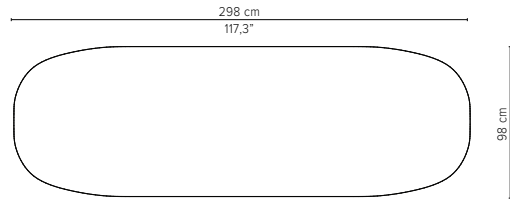

* Appearances, measurements and weights may slightly differ from reality.

T-TABLE

LOW DINING TABLES
H 67cm / 26,4"

TECHNICAL DRAWINGS

80x80cm / 31,5"x31,5"

Packaging bottom plate: 74x74x16cm - 0,09m³ - 34,75kg
 Packaging leg: 67x10x10cm - 0,01m³ - 4,05kg
 Packaging top plate: tbc
 Packaging ceramic top: tbc
 Packaging lavastone top: tbc
 Packaging teak top: tbc

90x90cm / 35,4"x35,4"

Packaging bottom plate: 74x74x16cm - 0,09m³ - 34,75kg
 Packaging leg: 67x10x10cm - 0,01m³ - 4,05kg
 Packaging top plate: tbc
 Packaging ceramic top: tbc
 Packaging lavastone top: tbc
 Packaging teak top: tbc

* Appearances, measurements and weights may slightly differ from reality.

T-TABLE

LOW DINING TABLES
H 67cm / 26,4"

TECHNICAL DRAWINGS

240x98cm / 94,5"x38,6"

D2177-Cx
CERAMIC TOP

D2177-T
TEAK TOP

Packaging bottom plate: 74x74x16cm - 0,09m³ - 34,75kg
 Packaging leg: 67x10x10cm - 0,01m³ - 4,05kg
 Packaging top plate: tbc
 Packaging ceramic top: tbc
 Packaging lavastone top: tbc
 Packaging teak top: tbc

298x98cm / 117,3"x38,6"

D2178-Cx
CERAMIC TOP

D2178-T
TEAK TOP

Packaging bottom plate: 74x74x16cm - 0,09m³ - 34,75kg
 Packaging leg: 67x10x10cm - 0,01m³ - 4,05kg
 Packaging top plate: tbc
 Packaging ceramic top: tbc
 Packaging lavastone top: tbc
 Packaging teak top: tbc