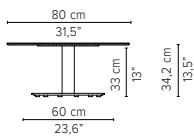

Packaging bottom plate: 74x74x16cm - 0.09m³ - 34,75kg
Packaging leg: 34x10x10cm - 0,01m³ - 2,05kg
Packaging top plate: tbc
Packaging ceramic top: tbc
Packaging lavastone top: tbc
Packaging teak top: tbc

Dia 125cm / 49,2"

D2165-Cx
CERAMIC TOP

D2165-Lx
LAVASTONE TOP

D2165-T
TEAK TOP

Packaging bottom plate: 74x74x16cm - 0.09m³ - 34,75kg
Packaging leg: 34x10x10cm - 0,01m³ - 2,05kg
Packaging top plate: tbc
Packaging ceramic top: tbc
Packaging lavastone top: tbc
Packaging teak top: tbc

* Appearances, measurements and weights may slightly differ from reality.

T-TABLE

COFFEE TABLES

H 35cm / 13,8"

TECHNICAL DRAWINGS

80x80cm / 31,5"x31,5"

D2173-Cx
CERAMIC TOP

D2173-Lx
LAVASTONE TOP

D2173-T
TEAK TOP

Packaging bottom plate: 74x74x16cm - 0,09m³ - 34,75kg
 Packaging leg: 34x10x10cm - 0,01m³ - 2,05kg
 Packaging top plate: tbc
 Packaging ceramic top: tbc
 Packaging lavastone top: tbc
 Packaging teak top: tbc