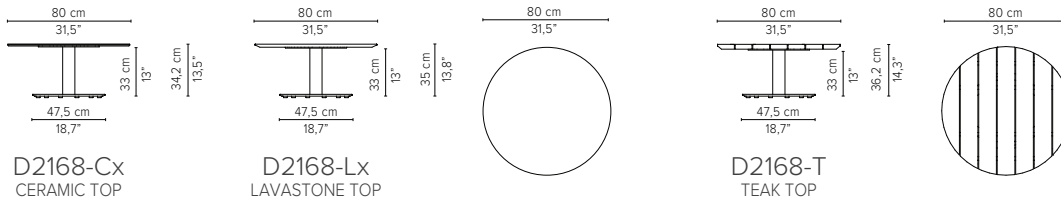

* Appearances, measurements and weights may slightly differ from reality.

T-TABLE

LOW DINING TABLES
H 67cm / 26,4"

TECHNICAL DRAWINGS

80x80cm / 31,5"x31,5"

Packaging bottom plate: 74x74x16cm - 0,09m³ - 34,75kg
 Packaging leg: 67x10x10cm - 0,01m³ - 4,05kg
 Packaging top plate: tbc
 Packaging ceramic top: tbc
 Packaging lavastone top: tbc
 Packaging teak top: tbc

* Appearances, measurements and weights may slightly differ from reality.

T-TABLE

LOW DINING TABLES
H 67cm / 26,4"

TECHNICAL DRAWINGS

240x98cm / 94,5"x38,6"

D2177-Cx
CERAMIC TOP

D2177-T
TEAK TOP

Packaging bottom plate: 74x74x16cm - 0,09m³ - 34,75kg
 Packaging leg: 67x10x10cm - 0,01m³ - 4,05kg
 Packaging top plate: tbc
 Packaging ceramic top: tbc
 Packaging lavastone top: tbc
 Packaging teak top: tbc

298x98cm / 117,3"x38,6"

D2178-Cx
CERAMIC TOP

D2178-T
TEAK TOP

Packaging bottom plate: 74x74x16cm - 0,09m³ - 34,75kg
 Packaging leg: 67x10x10cm - 0,01m³ - 4,05kg
 Packaging top plate: tbc
 Packaging ceramic top: tbc
 Packaging lavastone top: tbc
 Packaging teak top: tbc

* Appearances, measurements and weights may slightly differ from reality.

T-TABLE

COFFEE TABLES
H 35cm / 13,8"

TECHNICAL DRAWINGS

Dia 80cm / 31,5"

D2168-Cx
CERAMIC TOP

D2168-Lx
LAVASTONE TOP

D2168-T
TEAK TOP