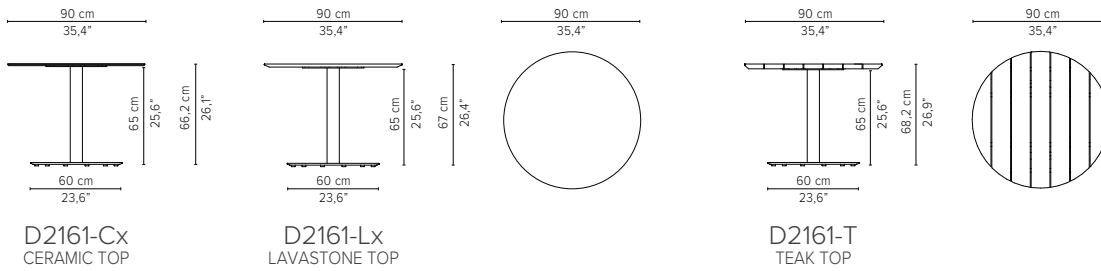

D2161-Cx
CERAMIC TOP

D2161-Lx
LAVASTONE TOP

D2161-T
TEAK TOP

Packaging bottom plate: 74x74x16cm - 0,09m³ - 34,75kg
Packaging leg: 67x10x10cm - 0,01m³ - 4,05kg
Packaging top plate: tbc
Packaging ceramic top: tbc
Packaging lavastone top: tbc
Packaging teak top: tbc

Dia 125cm / 49,2"