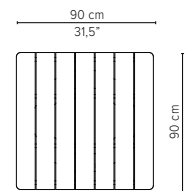

* Appearances, measurements and weights may slightly differ from reality.

T-TABLE

COFFEE TABLES

H 35cm / 13,8"

TECHNICAL DRAWINGS

80x80cm / 31,5"x31,5"

D2173-Cx
CERAMIC TOP

D2173-Lx
LAVASTONE TOP

D2173-T
TEAK TOP

Packaging bottom plate: 74x74x16cm - 0,09m³ - 34,75kg
 Packaging leg: 34x10x10cm - 0,01m³ - 2,05kg
 Packaging top plate: tbc
 Packaging ceramic top: tbc
 Packaging lavastone top: tbc
 Packaging teak top: tbc

90x90cm / 35,4"x35,4"

D2174-Cx
CERAMIC TOP

D2174-Lx
LAVASTONE TOP

D2174-T
TEAK TOP

Packaging bottom plate: 74x74x16cm - 0,09m³ - 34,75kg
 Packaging leg: 34x10x10cm - 0,01m³ - 2,05kg
 Packaging top plate: tbc
 Packaging ceramic top: tbc
 Packaging lavastone top: tbc
 Packaging teak top: tbc

* Appearances, measurements and weights may slightly differ from reality.

T-TABLE

COFFEE TABLES
H 35cm / 13,8"

TECHNICAL DRAWINGS

240x98cm / 94,5"x38,6"

D2179-Cx
CERAMIC TOP

D2179-T
TEAK TOP

Packaging bottom plate: 74x74x16cm - 0,09m³ - 34,75kg
 Packaging leg: 34x10x10cm - 0,01m³ - 2,05kg
 Packaging top plate: tbc
 Packaging ceramic top: tbc
 Packaging lavastone top: tbc
 Packaging teak top: tbc