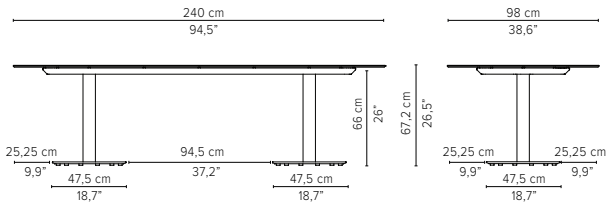

* Appearances, measurements and weights may slightly differ from reality.

T-TABLE

LOW DINING TABLES
H 67cm / 26,4"

TECHNICAL DRAWINGS

80x80cm / 31,5"x31,5"

Packaging bottom plate: 74x74x16cm - 0,09m³ - 34,75kg
 Packaging leg: 67x10x10cm - 0,01m³ - 4,05kg
 Packaging top plate: tbc
 Packaging ceramic top: tbc
 Packaging lavastone top: tbc
 Packaging teak top: tbc

90x90cm / 35,4"x35,4"

Packaging bottom plate: 74x74x16cm - 0,09m³ - 34,75kg
 Packaging leg: 67x10x10cm - 0,01m³ - 4,05kg
 Packaging top plate: tbc
 Packaging ceramic top: tbc
 Packaging lavastone top: tbc
 Packaging teak top: tbc

* Appearances, measurements and weights may slightly differ from reality.

T-TABLE

LOW DINING TABLES
H 67cm / 26,4"

TECHNICAL DRAWINGS

240x98cm / 94,5"x38,6"

D2177-Cx
CERAMIC TOP

D2177-T
TEAK TOP

Packaging bottom plate: 74x74x16cm - 0,09m³ - 34,75kg
 Packaging leg: 67x10x10cm - 0,01m³ - 4,05kg
 Packaging top plate: tbc
 Packaging ceramic top: tbc
 Packaging lavastone top: tbc
 Packaging teak top: tbc

298x98cm / 117,3"x38,6"

D2178-Cx
CERAMIC TOP

D2178-T
TEAK TOP

Packaging bottom plate: 74x74x16cm - 0,09m³ - 34,75kg
 Packaging leg: 67x10x10cm - 0,01m³ - 4,05kg
 Packaging top plate: tbc
 Packaging ceramic top: tbc
 Packaging lavastone top: tbc
 Packaging teak top: tbc