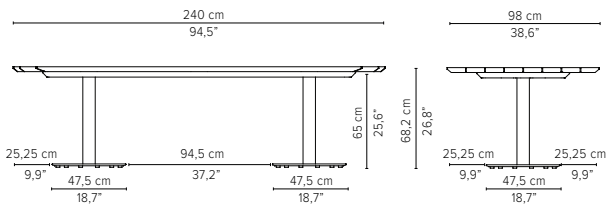

* Appearances, measurements and weights may slightly differ from reality.

T-TABLE

LOW DINING TABLES
H 67cm / 26,4"

TECHNICAL DRAWINGS

80x80cm / 31,5"x31,5"

Packaging bottom plate: 74x74x16cm - 0,09m³ - 34,75kg
 Packaging leg: 67x10x10cm - 0,01m³ - 4,05kg
 Packaging top plate: tbc
 Packaging ceramic top: tbc
 Packaging lavastone top: tbc
 Packaging teak top: tbc

90x90cm / 35,4"x35,4"

Packaging bottom plate: 74x74x16cm - 0,09m³ - 34,75kg
 Packaging leg: 67x10x10cm - 0,01m³ - 4,05kg
 Packaging top plate: tbc
 Packaging ceramic top: tbc
 Packaging lavastone top: tbc
 Packaging teak top: tbc

* Appearances, measurements and weights may slightly differ from reality.

T-TABLE

LOW DINING TABLES
H 67cm / 26,4"

TECHNICAL DRAWINGS

240x98cm / 94,5"x38,6"

D2177-Cx
CERAMIC TOP

D2177-T
TEAK TOP

Packaging bottom plate: 74x74x16cm - 0,09m³ - 34,75kg
 Packaging leg: 67x10x10cm - 0,01m³ - 4,05kg
 Packaging top plate: tbc
 Packaging ceramic top: tbc
 Packaging lavastone top: tbc
 Packaging teak top: tbc

298x98cm / 117,3"x38,6"

D2178-Cx
CERAMIC TOP

D2178-T
TEAK TOP

Packaging bottom plate: 74x74x16cm - 0,09m³ - 34,75kg
 Packaging leg: 67x10x10cm - 0,01m³ - 4,05kg
 Packaging top plate: tbc
 Packaging ceramic top: tbc
 Packaging lavastone top: tbc
 Packaging teak top: tbc