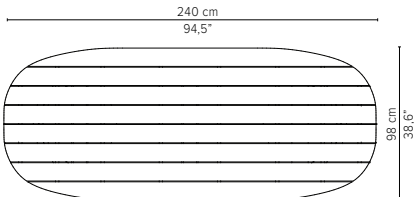

90x90cm / 35,4"x35,4"

D2174-Cx
CERAMIC TOP

D2174-Lx
LAVASTONE TOP

D2174-T
TEAK TOP

Packaging bottom plate: 74x74x16cm - 0,09m³ - 34,75kg
 Packaging leg: 34x10x10cm - 0,01m³ - 2,05kg
 Packaging top plate: tbc
 Packaging ceramic top: tbc
 Packaging lavastone top: tbc
 Packaging teak top: tbc

* Appearances, measurements and weights may slightly differ from reality.

T-TABLE

COFFEE TABLES
H 35cm / 13,8"

TECHNICAL DRAWINGS

240x98cm / 94,5"x38,6"

D2179-Cx
CERAMIC TOP

D2179-T
TEAK TOP

Packaging bottom plate: 74x74x16cm - 0,09m³ - 34,75kg
 Packaging leg: 34x10x10cm - 0,01m³ - 2,05kg
 Packaging top plate: tbc
 Packaging ceramic top: tbc
 Packaging lavastone top: tbc
 Packaging teak top: tbc

298x98cm / 117,3"x38,6"

D2180-Cx
CERAMIC TOP

D2180-T
TEAK TOP

Packaging bottom plate: 74x74x16cm - 0,09m³ - 34,75kg
 Packaging leg: 34x10x10cm - 0,01m³ - 2,05kg
 Packaging top plate: tbc
 Packaging ceramic top: tbc
 Packaging lavastone top: tbc
 Packaging teak top: tbc