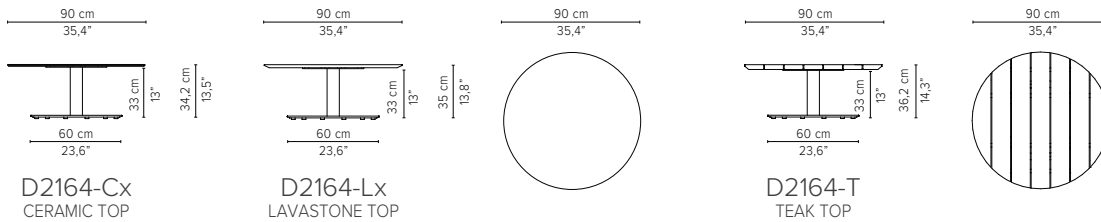

D2164-Cx
CERAMIC TOP

D2164-Lx
LAVASTONE TOP

D2164-T
TEAK TOP

Packaging bottom plate: 74x74x16cm - 0.09m³ - 34,75kg
Packaging leg: 34x10x10cm - 0,01m³ - 2,05kg
Packaging top plate: tbc
Packaging ceramic top: tbc
Packaging lavastone top: tbc
Packaging teak top: tbc

Dia 125cm / 49,2"