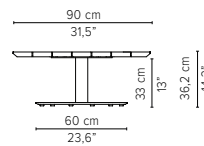

Dia 125cm / 49,2"

D2165-Cx
CERAMIC TOP

D2165-Lx
LAVASTONE TOP

D2165-T
TEAK TOP

Packaging bottom plate: 74x74x16cm - 0.09m³ - 34,75kg
Packaging leg: 34x10x10cm - 0,01m³ - 2,05kg
Packaging top plate: tbc
Packaging ceramic top: tbc
Packaging lavastone top: tbc
Packaging teak top: tbc

* Appearances, measurements and weights may slightly differ from reality.

T-TABLE

COFFEE TABLES

H 35cm / 13,8"

TECHNICAL DRAWINGS

80x80cm / 31,5"x31,5"

D2173-Cx
CERAMIC TOP

D2173-Lx
LAVASTONE TOP

D2173-T
TEAK TOP

Packaging bottom plate: 74x74x16cm - 0,09m³ - 34,75kg
 Packaging leg: 34x10x10cm - 0,01m³ - 2,05kg
 Packaging top plate: tbc
 Packaging ceramic top: tbc
 Packaging lavastone top: tbc
 Packaging teak top: tbc

90x90cm / 35,4"x35,4"

D2174-Cx
CERAMIC TOP

D2174-Lx
LAVASTONE TOP

D2174-T
TEAK TOP

Packaging bottom plate: 74x74x16cm - 0,09m³ - 34,75kg
 Packaging leg: 34x10x10cm - 0,01m³ - 2,05kg
 Packaging top plate: tbc
 Packaging ceramic top: tbc
 Packaging lavastone top: tbc
 Packaging teak top: tbc