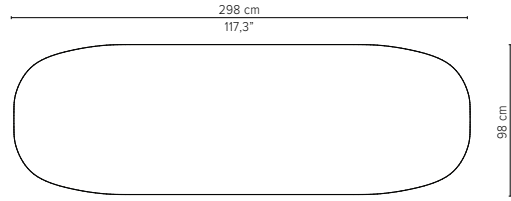

90x90cm / 35,4"x35,4"

D2170-Cx
CERAMIC TOP

D2170-Lx
LAVASTONE TOP

D2170-T
TEAK TOP

Packaging bottom plate: 74x74x16cm - 0,09m³ - 34,75kg
 Packaging leg: 75x10x10cm - 0,01m³ - 4,45kg
 Packaging top plate: tbc
 Packaging ceramic top: tbc
 Packaging lavastone top: tbc
 Packaging teak top: tbc

* Appearances, measurements and weights may slightly differ from reality.

T-TABLE

DINING TABLES
H 75cm / 29,5"

TECHNICAL DRAWINGS

240x98cm / 94,5"x38,6"

D2175-Cx
CERAMIC TOP

D2175-T
TEAK TOP

Packaging bottom plate: 74x74x16cm - 0,09m³ - 34,75kg
 Packaging leg: 75x10x10cm - 0,01m³ - 4,45kg
 Packaging top plate: tbc
 Packaging ceramic top: tbc
 Packaging lavastone top: tbc
 Packaging teak top: tbc

298x98cm / 117,3"x38,6"

D2176-Cx
CERAMIC TOP

D2176-T
TEAK TOP

Packaging bottom plate: 74x74x16cm - 0,09m³ - 34,75kg
 Packaging leg: 75x10x10cm - 0,01m³ - 4,45kg
 Packaging top plate: tbc
 Packaging ceramic top: tbc
 Packaging lavastone top: tbc
 Packaging teak top: tbc

* Appearances, measurements and weights may slightly differ from reality.

T-TABLE

LOW DINING TABLES

H 67cm / 26,4"

TECHNICAL DRAWINGS

Dia 80cm / 31,5"

D2167-Cx
CERAMIC TOP

D2167-Lx
LAVASTONE TOP