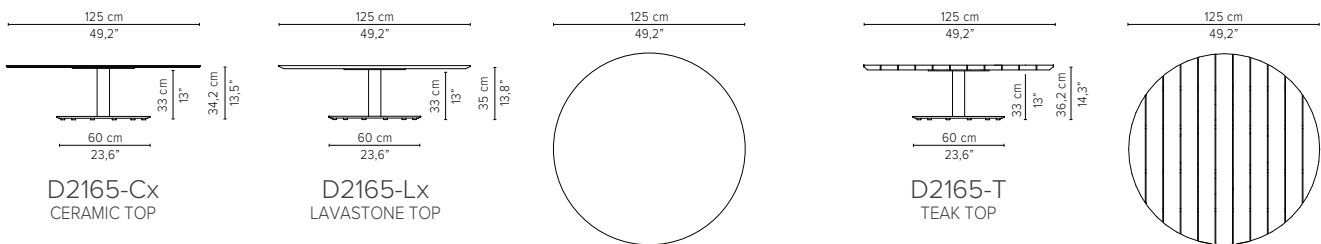

* Appearances, measurements and weights may slightly differ from reality.

T-TABLE

COFFEE TABLES
H 35cm / 13,8"

TECHNICAL DRAWINGS

Dia 80cm / 31,5"

D2168-Cx
CERAMIC TOP

D2168-Lx
LAVASTONE TOP

D2168-T
TEAK TOP

Packaging bottom plate: 74x74x16cm - 0.09m³ - 34,75kg
Packaging leg: 34x10x10cm - 0,01m³ - 2,05kg
Packaging top plate: tbc
Packaging ceramic top: tbc
Packaging lavastone top: tbc
Packaging teak top: tbc

Dia 90cm / 35,4"

D2164-Cx
CERAMIC TOP

D2164-Lx
LAVASTONE TOP

D2164-T
TEAK TOP

Packaging bottom plate: 74x74x16cm - 0.09m³ - 34,75kg
Packaging leg: 34x10x10cm - 0,01m³ - 2,05kg
Packaging top plate: tbc
Packaging ceramic top: tbc
Packaging lavastone top: tbc
Packaging teak top: tbc

Dia 125cm / 49,2"

D2165-Cx
CERAMIC TOP

D2165-Lx
LAVASTONE TOP

D2165-T
TEAK TOP

Packaging bottom plate: 74x74x16cm - 0.09m³ - 34,75kg
Packaging leg: 34x10x10cm - 0,01m³ - 2,05kg
Packaging top plate: tbc
Packaging ceramic top: tbc
Packaging lavastone top: tbc
Packaging teak top: tbc