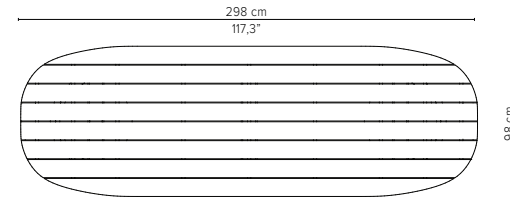

* Appearances, measurements and weights may slightly differ from reality.

T-TABLE

LOW DINING TABLES
H 67cm / 26,4"

TECHNICAL DRAWINGS

80x80cm / 31,5"x31,5"

Packaging bottom plate: 74x74x16cm - 0,09m³ - 34,75kg
 Packaging leg: 67x10x10cm - 0,01m³ - 4,05kg
 Packaging top plate: tbc
 Packaging ceramic top: tbc
 Packaging lavastone top: tbc
 Packaging teak top: tbc

90x90cm / 35,4"x35,4"

Packaging bottom plate: 74x74x16cm - 0,09m³ - 34,75kg
 Packaging leg: 67x10x10cm - 0,01m³ - 4,05kg
 Packaging top plate: tbc
 Packaging ceramic top: tbc
 Packaging lavastone top: tbc
 Packaging teak top: tbc

* Appearances, measurements and weights may slightly differ from reality.

T-TABLE

LOW DINING TABLES
H 67cm / 26,4"

TECHNICAL DRAWINGS

240x98cm / 94,5"x38,6"

D2177-Cx
CERAMIC TOP

D2177-T
TEAK TOP

Packaging bottom plate: 74x74x16cm - 0,09m³ - 34,75kg
 Packaging leg: 67x10x10cm - 0,01m³ - 4,05kg
 Packaging top plate: tbc
 Packaging ceramic top: tbc
 Packaging lavastone top: tbc
 Packaging teak top: tbc

298x98cm / 117,3"x38,6"

D2178-Cx
CERAMIC TOP

D2178-T
TEAK TOP

Packaging bottom plate: 74x74x16cm - 0,09m³ - 34,75kg
 Packaging leg: 67x10x10cm - 0,01m³ - 4,05kg
 Packaging top plate: tbc
 Packaging ceramic top: tbc
 Packaging lavastone top: tbc
 Packaging teak top: tbc