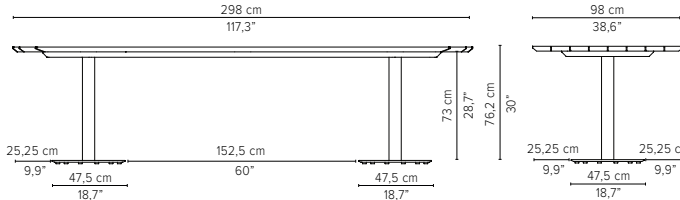

90x90cm / 35,4"x35,4"

D2170-Cx
CERAMIC TOP

D2170-Lx
LAVASTONE TOP

D2170-T
TEAK TOP

Packaging bottom plate: 74x74x16cm - 0,09m³ - 34,75kg
 Packaging leg: 75x10x10cm - 0,01m³ - 4,45kg
 Packaging top plate: tbc
 Packaging ceramic top: tbc
 Packaging lavastone top: tbc
 Packaging teak top: tbc

* Appearances, measurements and weights may slightly differ from reality.

T-TABLE

DINING TABLES
H 75cm / 29,5"

TECHNICAL DRAWINGS

240x98cm / 94,5"x38,6"

D2175-Cx
CERAMIC TOP

D2175-T
TEAK TOP

Packaging bottom plate: 74x74x16cm - 0,09m³ - 34,75kg
 Packaging leg: 75x10x10cm - 0,01m³ - 4,45kg
 Packaging top plate: tbc
 Packaging ceramic top: tbc
 Packaging lavastone top: tbc
 Packaging teak top: tbc

298x98cm / 117,3"x38,6"

D2176-Cx
CERAMIC TOP

D2176-T
TEAK TOP

Packaging bottom plate: 74x74x16cm - 0,09m³ - 34,75kg
 Packaging leg: 75x10x10cm - 0,01m³ - 4,45kg
 Packaging top plate: tbc
 Packaging ceramic top: tbc
 Packaging lavastone top: tbc
 Packaging teak top: tbc

* Appearances, measurements and weights may slightly differ from reality.

T-TABLE

LOW DINING TABLES

H 67cm / 26,4"

TECHNICAL DRAWINGS

Dia 80cm / 31,5"

D2167-Cx
CERAMIC TOP

D2167-Lx
LAVASTONE TOP