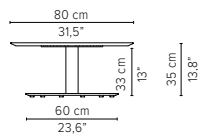

Packaging bottom plate: 74x74x16cm - 0.09m³ - 34,75kg
Packaging leg: 34x10x10cm - 0,01m³ - 2,05kg
Packaging top plate: tbc
Packaging ceramic top: tbc
Packaging lavastone top: tbc
Packaging teak top: tbc

Dia 125cm / 49,2"

D2165-Cx
CERAMIC TOP

D2165-Lx
LAVASTONE TOP

D2165-T
TEAK TOP

Packaging bottom plate: 74x74x16cm - 0.09m³ - 34,75kg
Packaging leg: 34x10x10cm - 0,01m³ - 2,05kg
Packaging top plate: tbc
Packaging ceramic top: tbc
Packaging lavastone top: tbc
Packaging teak top: tbc

* Appearances, measurements and weights may slightly differ from reality.

T-TABLE

COFFEE TABLES

H 35cm / 13,8"

TECHNICAL DRAWINGS

80x80cm / 31,5"x31,5"

D2173-Cx
CERAMIC TOP

D2173-Lx
LAVASTONE TOP

D2173-T
TEAK TOP

Packaging bottom plate: 74x74x16cm - 0,09m³ - 34,75kg
 Packaging leg: 34x10x10cm - 0,01m³ - 2,05kg
 Packaging top plate: tbc
 Packaging ceramic top: tbc
 Packaging lavastone top: tbc
 Packaging teak top: tbc