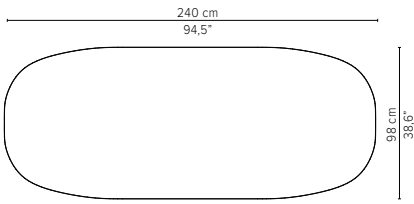

Dia 125cm / 49,2"

D2163-Cx
CERAMIC TOP

D2163-Lx
LAVASTONE TOP

D2163-T
TEAK TOP

Packaging bottom plate: 74x74x16cm - 0,09m³ - 34,75kg
 Packaging leg: 67x10x10cm - 0,01m³ - 4,05kg
 Packaging top plate: tbc
 Packaging ceramic top: tbc
 Packaging lavastone top: tbc
 Packaging teak top: tbc

* Appearances, measurements and weights may slightly differ from reality.

T-TABLE

LOW DINING TABLES
H 67cm / 26,4"

TECHNICAL DRAWINGS

80x80cm / 31,5"x31,5"

Packaging bottom plate: 74x74x16cm - 0,09m³ - 34,75kg
 Packaging leg: 67x10x10cm - 0,01m³ - 4,05kg
 Packaging top plate: tbc
 Packaging ceramic top: tbc
 Packaging lavastone top: tbc
 Packaging teak top: tbc

90x90cm / 35,4"x35,4"

Packaging bottom plate: 74x74x16cm - 0,09m³ - 34,75kg
 Packaging leg: 67x10x10cm - 0,01m³ - 4,05kg
 Packaging top plate: tbc
 Packaging ceramic top: tbc
 Packaging lavastone top: tbc
 Packaging teak top: tbc

* Appearances, measurements and weights may slightly differ from reality.

T-TABLE

LOW DINING TABLES
H 67cm / 26,4"

TECHNICAL DRAWINGS

240x98cm / 94,5"x38,6"

D2177-Cx
CERAMIC TOP

D2177-T
TEAK TOP

Packaging bottom plate: 74x74x16cm - 0,09m³ - 34,75kg
 Packaging leg: 67x10x10cm - 0,01m³ - 4,05kg
 Packaging top plate: tbc
 Packaging ceramic top: tbc
 Packaging lavastone top: tbc
 Packaging teak top: tbc