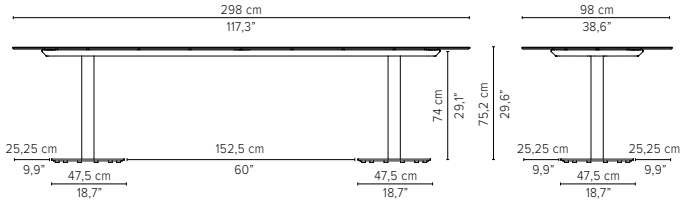

90x90cm / 35,4"x35,4"

D2170-Cx
CERAMIC TOP

D2170-Lx
LAVASTONE TOP

D2170-T
TEAK TOP

Packaging bottom plate: 74x74x16cm - 0,09m³ - 34,75kg
 Packaging leg: 75x10x10cm - 0,01m³ - 4,45kg
 Packaging top plate: tbc
 Packaging ceramic top: tbc
 Packaging lavastone top: tbc
 Packaging teak top: tbc

* Appearances, measurements and weights may slightly differ from reality.

T-TABLE

DINING TABLES
H 75cm / 29,5"

TECHNICAL DRAWINGS

240x98cm / 94,5"x38,6"

D2175-Cx
CERAMIC TOP

D2175-T
TEAK TOP

Packaging bottom plate: 74x74x16cm - 0,09m³ - 34,75kg
 Packaging leg: 75x10x10cm - 0,01m³ - 4,45kg
 Packaging top plate: tbc
 Packaging ceramic top: tbc
 Packaging lavastone top: tbc
 Packaging teak top: tbc

298x98cm / 117,3"x38,6"

D2176-Cx
CERAMIC TOP

D2176-T
TEAK TOP

Packaging bottom plate: 74x74x16cm - 0,09m³ - 34,75kg
 Packaging leg: 75x10x10cm - 0,01m³ - 4,45kg
 Packaging top plate: tbc
 Packaging ceramic top: tbc
 Packaging lavastone top: tbc
 Packaging teak top: tbc

* Appearances, measurements and weights may slightly differ from reality.

T-TABLE

LOW DINING TABLES

H 67cm / 26,4"

TECHNICAL DRAWINGS

Dia 80cm / 31,5"

D2167-Cx
CERAMIC TOP

D2167-Lx
LAVASTONE TOP