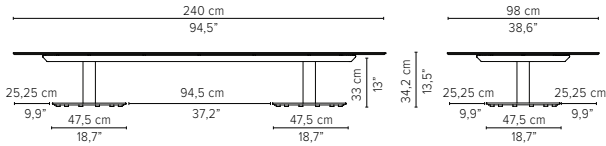

* Appearances, measurements and weights may slightly differ from reality.

T-TABLE

COFFEE TABLES

H 35cm / 13,8"

TECHNICAL DRAWINGS

80x80cm / 31,5"x31,5"

D2173-Cx
CERAMIC TOP

D2173-Lx
LAVASTONE TOP

D2173-T
TEAK TOP

Packaging bottom plate: 74x74x16cm - 0,09m³ - 34,75kg
 Packaging leg: 34x10x10cm - 0,01m³ - 2,05kg
 Packaging top plate: tbc
 Packaging ceramic top: tbc
 Packaging lavastone top: tbc
 Packaging teak top: tbc

90x90cm / 35,4"x35,4"

D2174-Cx
CERAMIC TOP

D2174-Lx
LAVASTONE TOP

D2174-T
TEAK TOP

Packaging bottom plate: 74x74x16cm - 0,09m³ - 34,75kg
 Packaging leg: 34x10x10cm - 0,01m³ - 2,05kg
 Packaging top plate: tbc
 Packaging ceramic top: tbc
 Packaging lavastone top: tbc
 Packaging teak top: tbc

* Appearances, measurements and weights may slightly differ from reality.

T-TABLE

COFFEE TABLES
H 35cm / 13,8"

TECHNICAL DRAWINGS

240x98cm / 94,5"x38,6"

D2179-Cx
CERAMIC TOP

D2179-T
TEAK TOP

Packaging bottom plate: 74x74x16cm - 0,09m³ - 34,75kg
 Packaging leg: 34x10x10cm - 0,01m³ - 2,05kg
 Packaging top plate: tbc
 Packaging ceramic top: tbc
 Packaging lavastone top: tbc
 Packaging teak top: tbc