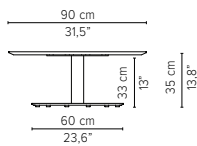

Dia 125cm / 49,2"

D2165-Cx
CERAMIC TOP

D2165-Lx
LAVASTONE TOP

D2165-T
TEAK TOP

Packaging bottom plate: 74x74x16cm - 0.09m³ - 34,75kg
Packaging leg: 34x10x10cm - 0,01m³ - 2,05kg
Packaging top plate: tbc
Packaging ceramic top: tbc
Packaging lavastone top: tbc
Packaging teak top: tbc

* Appearances, measurements and weights may slightly differ from reality.

T-TABLE

COFFEE TABLES

H 35cm / 13,8"

TECHNICAL DRAWINGS

80x80cm / 31,5"x31,5"

D2173-Cx
CERAMIC TOP

D2173-Lx
LAVASTONE TOP

D2173-T
TEAK TOP

Packaging bottom plate: 74x74x16cm - 0,09m³ - 34,75kg
 Packaging leg: 34x10x10cm - 0,01m³ - 2,05kg
 Packaging top plate: tbc
 Packaging ceramic top: tbc
 Packaging lavastone top: tbc
 Packaging teak top: tbc

90x90cm / 35,4"x35,4"

D2174-Cx
CERAMIC TOP

D2174-Lx
LAVASTONE TOP

D2174-T
TEAK TOP

Packaging bottom plate: 74x74x16cm - 0,09m³ - 34,75kg
 Packaging leg: 34x10x10cm - 0,01m³ - 2,05kg
 Packaging top plate: tbc
 Packaging ceramic top: tbc
 Packaging lavastone top: tbc
 Packaging teak top: tbc