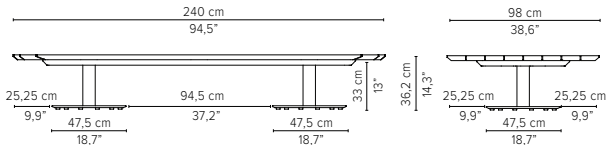

90x90cm / 35,4"x35,4"

D2174-Cx
CERAMIC TOP

D2174-Lx
LAVASTONE TOP

D2174-T
TEAK TOP

Packaging bottom plate: 74x74x16cm - 0,09m³ - 34,75kg
 Packaging leg: 34x10x10cm - 0,01m³ - 2,05kg
 Packaging top plate: tbc
 Packaging ceramic top: tbc
 Packaging lavastone top: tbc
 Packaging teak top: tbc

* Appearances, measurements and weights may slightly differ from reality.

T-TABLE

COFFEE TABLES
H 35cm / 13,8"

TECHNICAL DRAWINGS

240x98cm / 94,5"x38,6"

D2179-Cx
CERAMIC TOP

D2179-T
TEAK TOP

Packaging bottom plate: 74x74x16cm - 0,09m³ - 34,75kg
 Packaging leg: 34x10x10cm - 0,01m³ - 2,05kg
 Packaging top plate: tbc
 Packaging ceramic top: tbc
 Packaging lavastone top: tbc
 Packaging teak top: tbc

298x98cm / 117,3"x38,6"

D2180-Cx
CERAMIC TOP

D2180-T
TEAK TOP

Packaging bottom plate: 74x74x16cm - 0,09m³ - 34,75kg
 Packaging leg: 34x10x10cm - 0,01m³ - 2,05kg
 Packaging top plate: tbc
 Packaging ceramic top: tbc
 Packaging lavastone top: tbc
 Packaging teak top: tbc