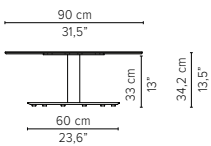

Packaging bottom plate: 74x74x16cm - 0,09m³ - 34,75kg
Packaging leg: 34x10x10cm - 0,01m³ - 2,05kg
Packaging top plate: tbc
Packaging ceramic top: tbc
Packaging lavastone top: tbc
Packaging teak top: tbc

90x90cm / 35,4"x35,4"

D2174-Cx
CERAMIC TOP