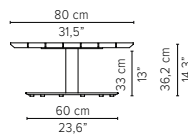

Packaging bottom plate: 74x74x16cm - 0.09m³ - 34,75kg
Packaging leg: 34x10x10cm - 0,01m³ - 2,05kg
Packaging top plate: tbc
Packaging ceramic top: tbc
Packaging lavastone top: tbc
Packaging teak top: tbc

Dia 125cm / 49,2"

D2165-Cx
CERAMIC TOP

D2165-Lx
LAVASTONE TOP

D2165-T
TEAK TOP

Packaging bottom plate: 74x74x16cm - 0.09m³ - 34,75kg
Packaging leg: 34x10x10cm - 0,01m³ - 2,05kg
Packaging top plate: tbc
Packaging ceramic top: tbc
Packaging lavastone top: tbc
Packaging teak top: tbc

* Appearances, measurements and weights may slightly differ from reality.

T-TABLE

COFFEE TABLES

H 35cm / 13,8"

TECHNICAL DRAWINGS

80x80cm / 31,5"x31,5"

D2173-Cx
CERAMIC TOP

D2173-Lx
LAVASTONE TOP

D2173-T
TEAK TOP

Packaging bottom plate: 74x74x16cm - 0,09m³ - 34,75kg
 Packaging leg: 34x10x10cm - 0,01m³ - 2,05kg
 Packaging top plate: tbc
 Packaging ceramic top: tbc
 Packaging lavastone top: tbc
 Packaging teak top: tbc