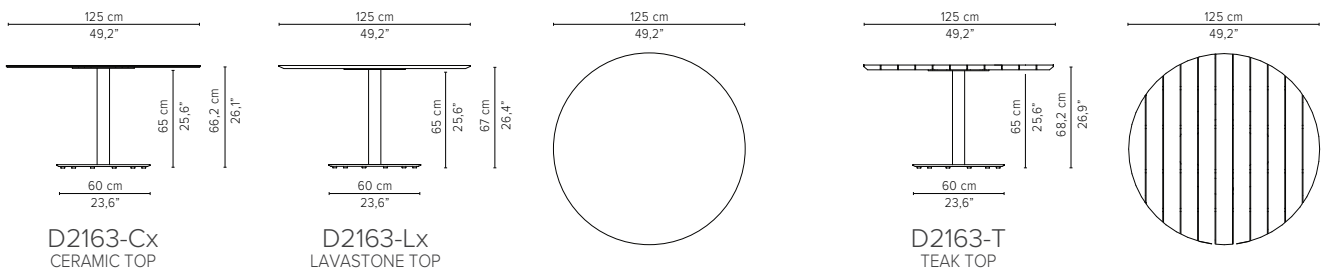

* Appearances, measurements and weights may slightly differ from reality.

T-TABLE

LOW DINING TABLES

H 67cm / 26,4"

TECHNICAL DRAWINGS

Dia 80cm / 31,5"

D2167-Cx
CERAMIC TOP

D2167-Lx
LAVASTONE TOP

Dia 90cm / 35,4"

D2161-Cx
CERAMIC TOP

D2161-Lx
LAVASTONE TOP

D2161-T
TEAK TOP

Packaging bottom plate: 74x74x16cm - 0,09m³ - 34,75kg
 Packaging leg: 67x10x10cm - 0,01m³ - 4,05kg
 Packaging top plate: tbc
 Packaging ceramic top: tbc
 Packaging lavastone top: tbc
 Packaging teak top: tbc

Dia 125cm / 49,2"

D2163-Cx
CERAMIC TOP

D2163-Lx
LAVASTONE TOP

D2163-T
TEAK TOP

Packaging bottom plate: 74x74x16cm - 0,09m³ - 34,75kg
 Packaging leg: 67x10x10cm - 0,01m³ - 4,05kg
 Packaging top plate: tbc
 Packaging ceramic top: tbc
 Packaging lavastone top: tbc
 Packaging teak top: tbc

* Appearances, measurements and weights may slightly differ from reality.

T-TABLE

LOW DINING TABLES
H 67cm / 26,4"

TECHNICAL DRAWINGS

80x80cm / 31,5"x31,5"

Packaging bottom plate: 74x74x16cm - 0,09m³ - 34,75kg
 Packaging leg: 67x10x10cm - 0,01m³ - 4,05kg
 Packaging top plate: tbc
 Packaging ceramic top: tbc
 Packaging lavastone top: tbc
 Packaging teak top: tbc