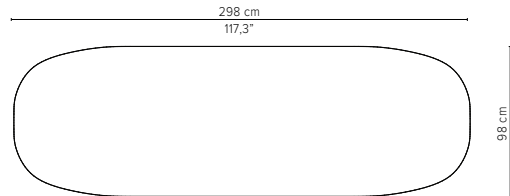

90x90cm / 35,4"x35,4"

D2174-Cx
CERAMIC TOP

D2174-Lx
LAVASTONE TOP

D2174-T
TEAK TOP

Packaging bottom plate: 74x74x16cm - 0,09m³ - 34,75kg
 Packaging leg: 34x10x10cm - 0,01m³ - 2,05kg
 Packaging top plate: tbc
 Packaging ceramic top: tbc
 Packaging lavastone top: tbc
 Packaging teak top: tbc

* Appearances, measurements and weights may slightly differ from reality.

T-TABLE

COFFEE TABLES
H 35cm / 13,8"

TECHNICAL DRAWINGS

240x98cm / 94,5"x38,6"

D2179-Cx
CERAMIC TOP

D2179-T
TEAK TOP

Packaging bottom plate: 74x74x16cm - 0,09m³ - 34,75kg
 Packaging leg: 34x10x10cm - 0,01m³ - 2,05kg
 Packaging top plate: tbc
 Packaging ceramic top: tbc
 Packaging lavastone top: tbc
 Packaging teak top: tbc

298x98cm / 117,3"x38,6"

D2180-Cx
CERAMIC TOP

D2180-T
TEAK TOP

Packaging bottom plate: 74x74x16cm - 0,09m³ - 34,75kg
 Packaging leg: 34x10x10cm - 0,01m³ - 2,05kg
 Packaging top plate: tbc
 Packaging ceramic top: tbc
 Packaging lavastone top: tbc
 Packaging teak top: tbc