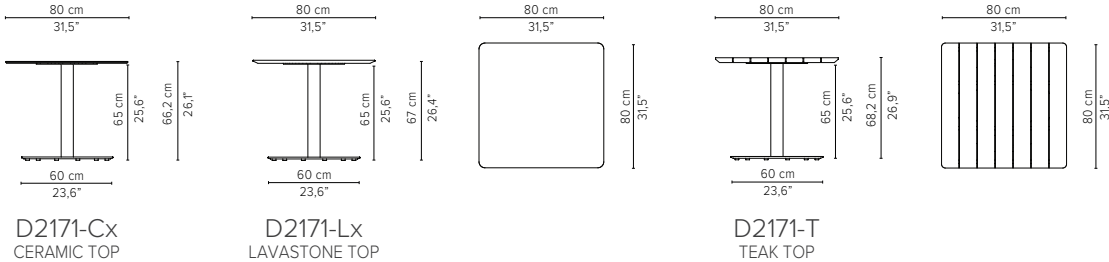

Dia 90cm / 35,4"

D2161-Cx
CERAMIC TOP

D2161-Lx
LAVASTONE TOP

D2161-T
TEAK TOP

Packaging bottom plate: 74x74x16cm - 0,09m³ - 34,75kg
 Packaging leg: 67x10x10cm - 0,01m³ - 4,05kg
 Packaging top plate: tbc
 Packaging ceramic top: tbc
 Packaging lavastone top: tbc
 Packaging teak top: tbc

Dia 125cm / 49,2"

D2163-Cx
CERAMIC TOP

D2163-Lx
LAVASTONE TOP

D2163-T
TEAK TOP

Packaging bottom plate: 74x74x16cm - 0,09m³ - 34,75kg
 Packaging leg: 67x10x10cm - 0,01m³ - 4,05kg
 Packaging top plate: tbc
 Packaging ceramic top: tbc
 Packaging lavastone top: tbc
 Packaging teak top: tbc

* Appearances, measurements and weights may slightly differ from reality.

T-TABLE

LOW DINING TABLES
H 67cm / 26,4"

TECHNICAL DRAWINGS

80x80cm / 31,5"x31,5"

Packaging bottom plate: 74x74x16cm - 0,09m³ - 34,75kg
 Packaging leg: 67x10x10cm - 0,01m³ - 4,05kg
 Packaging top plate: tbc
 Packaging ceramic top: tbc
 Packaging lavastone top: tbc
 Packaging teak top: tbc

* Appearances, measurements and weights may slightly differ from reality.

T-TABLE

LOW DINING TABLES
H 67cm / 26,4"

TECHNICAL DRAWINGS

240x98cm / 94,5"x38,6"

D2177-Cx
CERAMIC TOP

D2177-T
TEAK TOP

Packaging bottom plate: 74x74x16cm - 0,09m³ - 34,75kg
 Packaging leg: 67x10x10cm - 0,01m³ - 4,05kg
 Packaging top plate: tbc
 Packaging ceramic top: tbc
 Packaging lavastone top: tbc
 Packaging teak top: tbc