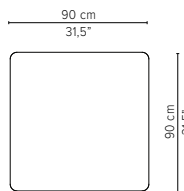

Packaging bottom plate: 74x74x16cm - 0.09m³ - 34,75kg
Packaging leg: 34x10x10cm - 0,01m³ - 2,05kg
Packaging top plate: tbc
Packaging ceramic top: tbc
Packaging lavastone top: tbc
Packaging teak top: tbc

* Appearances, measurements and weights may slightly differ from reality.

T-TABLE

COFFEE TABLES

H 35cm / 13,8"

TECHNICAL DRAWINGS

80x80cm / 31,5"x31,5"

D2173-Cx
CERAMIC TOP

D2173-Lx
LAVASTONE TOP

D2173-T
TEAK TOP

Packaging bottom plate: 74x74x16cm - 0,09m³ - 34,75kg
 Packaging leg: 34x10x10cm - 0,01m³ - 2,05kg
 Packaging top plate: tbc
 Packaging ceramic top: tbc
 Packaging lavastone top: tbc
 Packaging teak top: tbc

90x90cm / 35,4"x35,4"

D2174-Cx
CERAMIC TOP

D2174-Lx
LAVASTONE TOP

D2174-T
TEAK TOP

Packaging bottom plate: 74x74x16cm - 0,09m³ - 34,75kg
 Packaging leg: 34x10x10cm - 0,01m³ - 2,05kg
 Packaging top plate: tbc
 Packaging ceramic top: tbc
 Packaging lavastone top: tbc
 Packaging teak top: tbc