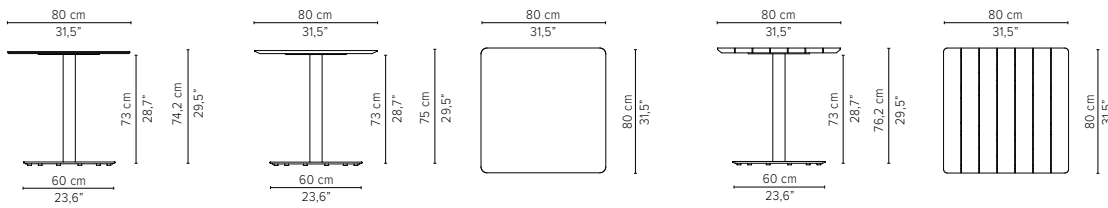

Dia 90cm / 35,4"

D2160-Cx
CERAMIC TOP

D2160-Lx
LAVASTONE TOP

D2160-T
TEAK TOP

Packaging bottom plate: 74x74x16cm - 0,09m³ - 34,75kg
 Packaging leg: 75x10x10cm - 0,01m³ - 4,45kg
 Packaging top plate: tbc
 Packaging ceramic top: tbc
 Packaging lavastone top: tbc
 Packaging teak top: tbc

Dia 125cm / 49,2"

D2162-Cx
CERAMIC TOP

D2162-Lx
LAVASTONE TOP

D2162-T
TEAK TOP

Packaging bottom plate: 74x74x16cm - 0,09m³ - 34,75kg
 Packaging leg: 75x10x10cm - 0,01m³ - 4,45kg
 Packaging top plate: tbc
 Packaging ceramic top: tbc
 Packaging lavastone top: tbc
 Packaging teak top: tbc

* Appearances, measurements and weights may slightly differ from reality.

T-TABLE

DINING TABLES
H 75cm / 29,5"

TECHNICAL DRAWINGS

80x80cm / 31,5"x31,5"

D2169-Cx
CERAMIC TOP

D2169-Lx
LAVASTONE TOP

D2169-T
TEAK TOP

Packaging bottom plate: 74x74x16cm - 0,09m³ - 34,75kg
 Packaging leg: 75x10x10cm - 0,01m³ - 4,45kg
 Packaging top plate: tbc
 Packaging ceramic top: tbc
 Packaging lavastone top: tbc
 Packaging teak top: tbc