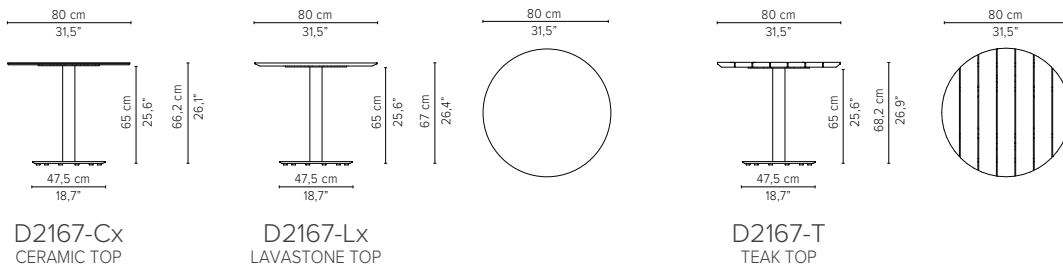

* Appearances, measurements and weights may slightly differ from reality.

T-TABLE

DINING TABLES
H 75cm / 29,5"

TECHNICAL DRAWINGS

240x98cm / 94,5"x38,6"

D2175-Cx
CERAMIC TOP

D2175-T
TEAK TOP

Packaging bottom plate: 74x74x16cm - 0,09m³ - 34,75kg
 Packaging leg: 75x10x10cm - 0,01m³ - 4,45kg
 Packaging top plate: tbc
 Packaging ceramic top: tbc
 Packaging lavastone top: tbc
 Packaging teak top: tbc

298x98cm / 117,3"x38,6"

D2176-Cx
CERAMIC TOP

D2176-T
TEAK TOP

Packaging bottom plate: 74x74x16cm - 0,09m³ - 34,75kg
 Packaging leg: 75x10x10cm - 0,01m³ - 4,45kg
 Packaging top plate: tbc
 Packaging ceramic top: tbc
 Packaging lavastone top: tbc
 Packaging teak top: tbc

* Appearances, measurements and weights may slightly differ from reality.

T-TABLE

LOW DINING TABLES

H 67cm / 26,4"

TECHNICAL DRAWINGS

Dia 80cm / 31,5"

D2167-Cx
CERAMIC TOP

D2167-Lx
LAVASTONE TOP

D2167-T
TEAK TOP

Packaging bottom plate: 74x74x16cm - 0,09m³ - 34,75kg
 Packaging leg: 67x10x10cm - 0,01m³ - 4,05kg
 Packaging top plate: tbc
 Packaging ceramic top: tbc
 Packaging lavastone top: tbc
 Packaging teak top: tbc