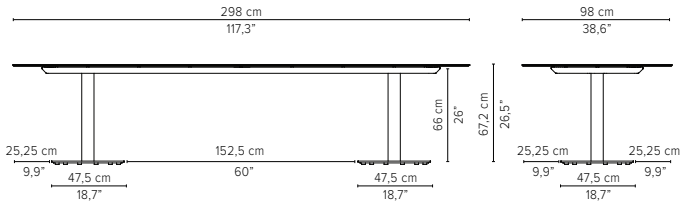

* Appearances, measurements and weights may slightly differ from reality.

T-TABLE

LOW DINING TABLES
H 67cm / 26,4"

TECHNICAL DRAWINGS

80x80cm / 31,5"x31,5"

Packaging bottom plate: 74x74x16cm - 0,09m³ - 34,75kg
 Packaging leg: 67x10x10cm - 0,01m³ - 4,05kg
 Packaging top plate: tbc
 Packaging ceramic top: tbc
 Packaging lavastone top: tbc
 Packaging teak top: tbc

90x90cm / 35,4"x35,4"

Packaging bottom plate: 74x74x16cm - 0,09m³ - 34,75kg
 Packaging leg: 67x10x10cm - 0,01m³ - 4,05kg
 Packaging top plate: tbc
 Packaging ceramic top: tbc
 Packaging lavastone top: tbc
 Packaging teak top: tbc

* Appearances, measurements and weights may slightly differ from reality.

T-TABLE

LOW DINING TABLES
H 67cm / 26,4"

TECHNICAL DRAWINGS

240x98cm / 94,5"x38,6"

D2177-Cx
CERAMIC TOP

D2177-T
TEAK TOP

Packaging bottom plate: 74x74x16cm - 0,09m³ - 34,75kg
 Packaging leg: 67x10x10cm - 0,01m³ - 4,05kg
 Packaging top plate: tbc
 Packaging ceramic top: tbc
 Packaging lavastone top: tbc
 Packaging teak top: tbc

298x98cm / 117,3"x38,6"

D2178-Cx
CERAMIC TOP

D2178-T
TEAK TOP

Packaging bottom plate: 74x74x16cm - 0,09m³ - 34,75kg
 Packaging leg: 67x10x10cm - 0,01m³ - 4,05kg
 Packaging top plate: tbc
 Packaging ceramic top: tbc
 Packaging lavastone top: tbc
 Packaging teak top: tbc