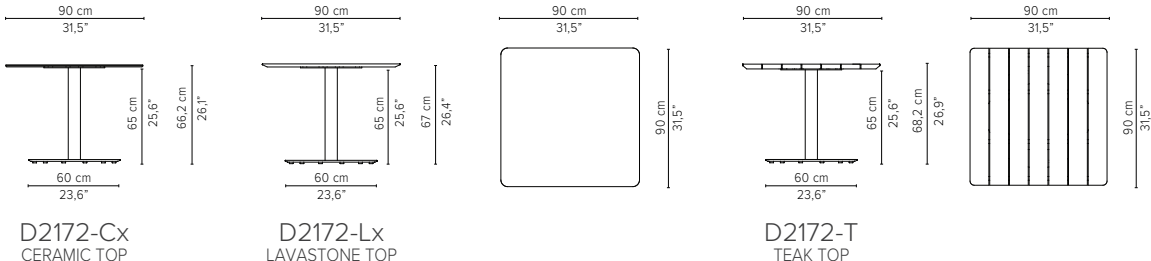

Dia 125cm / 49,2"

D2163-Cx
CERAMIC TOP

D2163-Lx
LAVASTONE TOP

D2163-T
TEAK TOP

Packaging bottom plate: 74x74x16cm - 0,09m³ - 34,75kg
 Packaging leg: 67x10x10cm - 0,01m³ - 4,05kg
 Packaging top plate: tbc
 Packaging ceramic top: tbc
 Packaging lavastone top: tbc
 Packaging teak top: tbc

* Appearances, measurements and weights may slightly differ from reality.

T-TABLE

LOW DINING TABLES
H 67cm / 26,4"

TECHNICAL DRAWINGS

80x80cm / 31,5"x31,5"

Packaging bottom plate: 74x74x16cm - 0,09m³ - 34,75kg
 Packaging leg: 67x10x10cm - 0,01m³ - 4,05kg
 Packaging top plate: tbc
 Packaging ceramic top: tbc
 Packaging lavastone top: tbc
 Packaging teak top: tbc

90x90cm / 35,4"x35,4"

Packaging bottom plate: 74x74x16cm - 0,09m³ - 34,75kg
 Packaging leg: 67x10x10cm - 0,01m³ - 4,05kg
 Packaging top plate: tbc
 Packaging ceramic top: tbc
 Packaging lavastone top: tbc
 Packaging teak top: tbc

* Appearances, measurements and weights may slightly differ from reality.

T-TABLE

LOW DINING TABLES
H 67cm / 26,4"

TECHNICAL DRAWINGS

240x98cm / 94,5"x38,6"

D2177-Cx
CERAMIC TOP

D2177-T
TEAK TOP

Packaging bottom plate: 74x74x16cm - 0,09m³ - 34,75kg
 Packaging leg: 67x10x10cm - 0,01m³ - 4,05kg
 Packaging top plate: tbc
 Packaging ceramic top: tbc
 Packaging lavastone top: tbc
 Packaging teak top: tbc