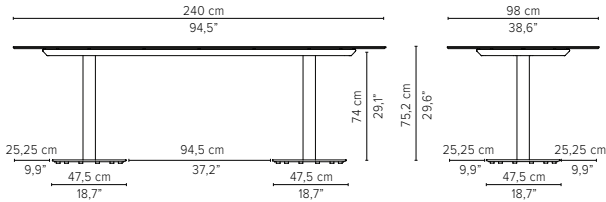

* Appearances, measurements and weights may slightly differ from reality.

T-TABLE

DINING TABLES
H 75cm / 29,5"

TECHNICAL DRAWINGS

80x80cm / 31,5"x31,5"

D2169-Cx
CERAMIC TOP

D2169-Lx
LAVASTONE TOP

D2169-T
TEAK TOP

Packaging bottom plate: 74x74x16cm - 0,09m³ - 34,75kg
 Packaging leg: 75x10x10cm - 0,01m³ - 4,45kg
 Packaging top plate: tbc
 Packaging ceramic top: tbc
 Packaging lavastone top: tbc
 Packaging teak top: tbc

90x90cm / 35,4"x35,4"

D2170-Cx
CERAMIC TOP

D2170-Lx
LAVASTONE TOP

D2170-T
TEAK TOP

Packaging bottom plate: 74x74x16cm - 0,09m³ - 34,75kg
 Packaging leg: 75x10x10cm - 0,01m³ - 4,45kg
 Packaging top plate: tbc
 Packaging ceramic top: tbc
 Packaging lavastone top: tbc
 Packaging teak top: tbc

* Appearances, measurements and weights may slightly differ from reality.

T-TABLE

DINING TABLES
H 75cm / 29,5"

TECHNICAL DRAWINGS

240x98cm / 94,5"x38,6"

D2175-Cx
CERAMIC TOP

D2175-T
TEAK TOP

Packaging bottom plate: 74x74x16cm - 0,09m³ - 34,75kg
 Packaging leg: 75x10x10cm - 0,01m³ - 4,45kg
 Packaging top plate: tbc
 Packaging ceramic top: tbc
 Packaging lavastone top: tbc
 Packaging teak top: tbc