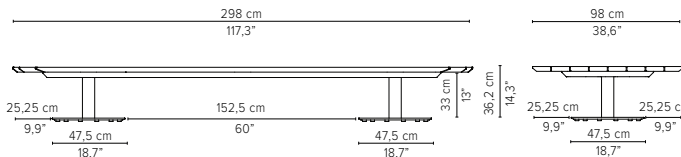

90x90cm / 35,4"x35,4"

D2174-Cx
CERAMIC TOP

D2174-Lx
LAVASTONE TOP

D2174-T
TEAK TOP

Packaging bottom plate: 74x74x16cm - 0,09m³ - 34,75kg
 Packaging leg: 34x10x10cm - 0,01m³ - 2,05kg
 Packaging top plate: tbc
 Packaging ceramic top: tbc
 Packaging lavastone top: tbc
 Packaging teak top: tbc

* Appearances, measurements and weights may slightly differ from reality.

T-TABLE

COFFEE TABLES
H 35cm / 13,8"

TECHNICAL DRAWINGS

240x98cm / 94,5"x38,6"

D2179-Cx
CERAMIC TOP

D2179-T
TEAK TOP

Packaging bottom plate: 74x74x16cm - 0,09m³ - 34,75kg
 Packaging leg: 34x10x10cm - 0,01m³ - 2,05kg
 Packaging top plate: tbc
 Packaging ceramic top: tbc
 Packaging lavastone top: tbc
 Packaging teak top: tbc

298x98cm / 117,3"x38,6"

D2180-Cx
CERAMIC TOP

D2180-T
TEAK TOP

Packaging bottom plate: 74x74x16cm - 0,09m³ - 34,75kg
 Packaging leg: 34x10x10cm - 0,01m³ - 2,05kg
 Packaging top plate: tbc
 Packaging ceramic top: tbc
 Packaging lavastone top: tbc
 Packaging teak top: tbc