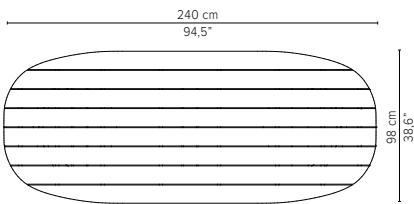

* Appearances, measurements and weights may slightly differ from reality.

T-TABLE

LOW DINING TABLES
H 67cm / 26,4"

TECHNICAL DRAWINGS

80x80cm / 31,5"x31,5"

Packaging bottom plate: 74x74x16cm - 0,09m³ - 34,75kg
 Packaging leg: 67x10x10cm - 0,01m³ - 4,05kg
 Packaging top plate: tbc
 Packaging ceramic top: tbc
 Packaging lavastone top: tbc
 Packaging teak top: tbc

90x90cm / 35,4"x35,4"

Packaging bottom plate: 74x74x16cm - 0,09m³ - 34,75kg
 Packaging leg: 67x10x10cm - 0,01m³ - 4,05kg
 Packaging top plate: tbc
 Packaging ceramic top: tbc
 Packaging lavastone top: tbc
 Packaging teak top: tbc

* Appearances, measurements and weights may slightly differ from reality.

T-TABLE

LOW DINING TABLES
H 67cm / 26,4"

TECHNICAL DRAWINGS

240x98cm / 94,5"x38,6"

D2177-Cx
CERAMIC TOP

D2177-T
TEAK TOP

Packaging bottom plate: 74x74x16cm - 0,09m³ - 34,75kg
 Packaging leg: 67x10x10cm - 0,01m³ - 4,05kg
 Packaging top plate: tbc
 Packaging ceramic top: tbc
 Packaging lavastone top: tbc
 Packaging teak top: tbc

298x98cm / 117,3"x38,6"

D2178-Cx
CERAMIC TOP

D2178-T
TEAK TOP

Packaging bottom plate: 74x74x16cm - 0,09m³ - 34,75kg
 Packaging leg: 67x10x10cm - 0,01m³ - 4,05kg
 Packaging top plate: tbc
 Packaging ceramic top: tbc
 Packaging lavastone top: tbc
 Packaging teak top: tbc