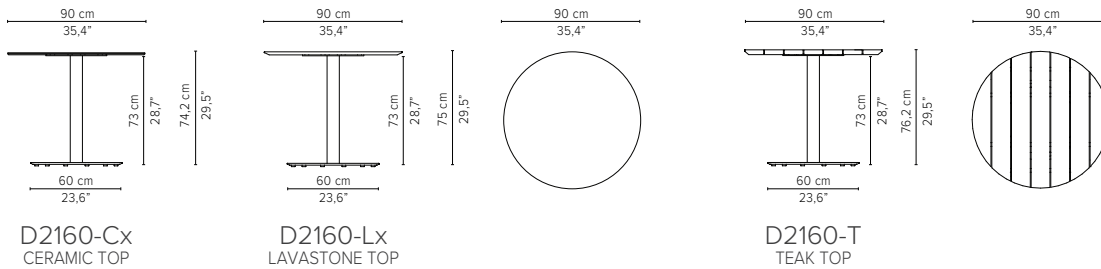

TABLE TOP CERAMIC

* this colour may possibly show subtle veins

T-TABLE

DINING TABLES
H 75cm / 29,5"

TECHNICAL DRAWINGS

Dia 80cm / 31,5"

D2166-Cx
CERAMIC TOP

D2166-Lx
LAVASTONE TOP

D2166-T
TEAK TOP

Packaging bottom plate: 74x74x16cm - 0,09m³ - 34,75kg
 Packaging leg: 75x10x10cm - 0,01m³ - 4,45kg
 Packaging top plate: tbc
 Packaging ceramic top: tbc
 Packaging lavastone top: tbc
 Packaging teak top: tbc

Dia 90cm / 35,4"

D2160-Cx
CERAMIC TOP

D2160-Lx
LAVASTONE TOP

D2160-T
TEAK TOP

Packaging bottom plate: 74x74x16cm - 0,09m³ - 34,75kg
 Packaging leg: 75x10x10cm - 0,01m³ - 4,45kg
 Packaging top plate: tbc
 Packaging ceramic top: tbc
 Packaging lavastone top: tbc
 Packaging teak top: tbc

* Appearances, measurements and weights may slightly differ from reality.

T-TABLE

DINING TABLES
H 75cm / 29,5"

TECHNICAL DRAWINGS

240x98cm / 94,5"x38,6"

D2175-Cx
CERAMIC TOP

D2175-T
TEAK TOP

Packaging bottom plate: 74x74x16cm - 0,09m³ - 34,75kg
 Packaging leg: 75x10x10cm - 0,01m³ - 4,45kg
 Packaging top plate: tbc
 Packaging ceramic top: tbc
 Packaging lavastone top: tbc
 Packaging teak top: tbc