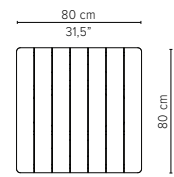

Packaging bottom plate: 74x74x16cm - 0.09m³ - 34,75kg
Packaging leg: 34x10x10cm - 0,01m³ - 2,05kg
Packaging top plate: tbc
Packaging ceramic top: tbc
Packaging lavastone top: tbc
Packaging teak top: tbc

Dia 125cm / 49,2"

D2165-Cx
CERAMIC TOP

D2165-Lx
LAVASTONE TOP

D2165-T
TEAK TOP

Packaging bottom plate: 74x74x16cm - 0.09m³ - 34,75kg
Packaging leg: 34x10x10cm - 0,01m³ - 2,05kg
Packaging top plate: tbc
Packaging ceramic top: tbc
Packaging lavastone top: tbc
Packaging teak top: tbc

* Appearances, measurements and weights may slightly differ from reality.

T-TABLE

COFFEE TABLES

H 35cm / 13,8"

TECHNICAL DRAWINGS

80x80cm / 31,5"x31,5"

D2173-Cx
CERAMIC TOP

D2173-Lx
LAVASTONE TOP

D2173-T
TEAK TOP

Packaging bottom plate: 74x74x16cm - 0,09m³ - 34,75kg
 Packaging leg: 34x10x10cm - 0,01m³ - 2,05kg
 Packaging top plate: tbc
 Packaging ceramic top: tbc
 Packaging lavastone top: tbc
 Packaging teak top: tbc