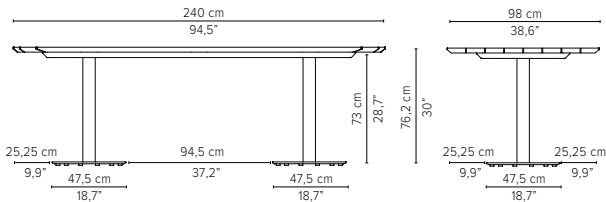

90x90cm / 35,4"x35,4"

D2170-Cx
CERAMIC TOP

D2170-Lx
LAVASTONE TOP

D2170-T
TEAK TOP

Packaging bottom plate: 74x74x16cm - 0,09m³ - 34,75kg
 Packaging leg: 75x10x10cm - 0,01m³ - 4,45kg
 Packaging top plate: tbc
 Packaging ceramic top: tbc
 Packaging lavastone top: tbc
 Packaging teak top: tbc

* Appearances, measurements and weights may slightly differ from reality.

T-TABLE

DINING TABLES
H 75cm / 29,5"

TECHNICAL DRAWINGS

240x98cm / 94,5"x38,6"

D2175-Cx
CERAMIC TOP

D2175-T
TEAK TOP

Packaging bottom plate: 74x74x16cm - 0,09m³ - 34,75kg
 Packaging leg: 75x10x10cm - 0,01m³ - 4,45kg
 Packaging top plate: tbc
 Packaging ceramic top: tbc
 Packaging lavastone top: tbc
 Packaging teak top: tbc

298x98cm / 117,3"x38,6"

D2176-Cx
CERAMIC TOP

D2176-T
TEAK TOP

Packaging bottom plate: 74x74x16cm - 0,09m³ - 34,75kg
 Packaging leg: 75x10x10cm - 0,01m³ - 4,45kg
 Packaging top plate: tbc
 Packaging ceramic top: tbc
 Packaging lavastone top: tbc
 Packaging teak top: tbc

* Appearances, measurements and weights may slightly differ from reality.

T-TABLE

LOW DINING TABLES

H 67cm / 26,4"

TECHNICAL DRAWINGS

Dia 80cm / 31,5"

D2167-Cx
CERAMIC TOP

D2167-Lx
LAVASTONE TOP