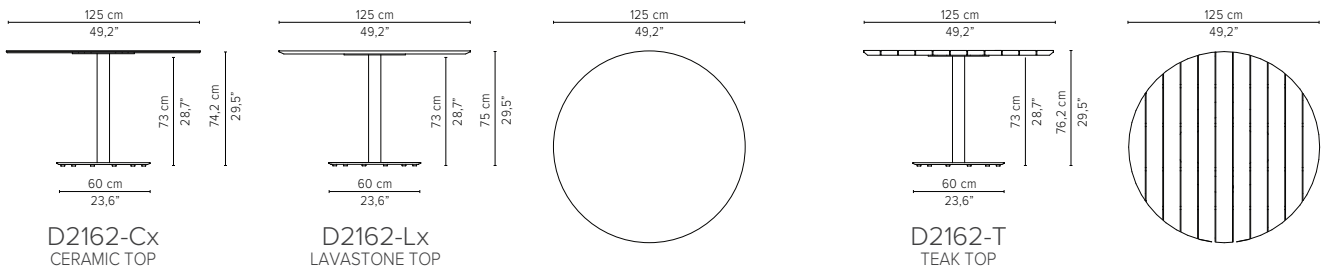

D2166-T
TEAK TOP

Packaging bottom plate: 74x74x16cm - 0,09m³ - 34,75kg
 Packaging leg: 75x10x10cm - 0,01m³ - 4,45kg
 Packaging top plate: tbc
 Packaging ceramic top: tbc
 Packaging lavastone top: tbc
 Packaging teak top: tbc

Dia 90cm / 35,4"

D2160-Cx
CERAMIC TOP

D2160-Lx
LAVASTONE TOP

D2160-T
TEAK TOP

Packaging bottom plate: 74x74x16cm - 0,09m³ - 34,75kg
 Packaging leg: 75x10x10cm - 0,01m³ - 4,45kg
 Packaging top plate: tbc
 Packaging ceramic top: tbc
 Packaging lavastone top: tbc
 Packaging teak top: tbc

Dia 125cm / 49,2"

D2162-Cx
CERAMIC TOP

D2162-Lx
LAVASTONE TOP

D2162-T
TEAK TOP

Packaging bottom plate: 74x74x16cm - 0,09m³ - 34,75kg
 Packaging leg: 75x10x10cm - 0,01m³ - 4,45kg
 Packaging top plate: tbc
 Packaging ceramic top: tbc
 Packaging lavastone top: tbc
 Packaging teak top: tbc

* Appearances, measurements and weights may slightly differ from reality.

T-TABLE

DINING TABLES
H 75cm / 29,5"

TECHNICAL DRAWINGS

80x80cm / 31,5"x31,5"

D2169-Cx
CERAMIC TOP

D2169-Lx
LAVASTONE TOP

D2169-T
TEAK TOP