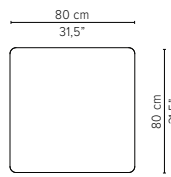

Packaging bottom plate: 74x74x16cm - 0.09m³ - 34,75kg
Packaging leg: 34x10x10cm - 0,01m³ - 2,05kg
Packaging top plate: tbc
Packaging ceramic top: tbc
Packaging lavastone top: tbc
Packaging teak top: tbc

Dia 125cm / 49,2"

D2165-Cx
CERAMIC TOP

D2165-Lx
LAVASTONE TOP

D2165-T
TEAK TOP

Packaging bottom plate: 74x74x16cm - 0.09m³ - 34,75kg
Packaging leg: 34x10x10cm - 0,01m³ - 2,05kg
Packaging top plate: tbc
Packaging ceramic top: tbc
Packaging lavastone top: tbc
Packaging teak top: tbc

* Appearances, measurements and weights may slightly differ from reality.

T-TABLE

COFFEE TABLES

H 35cm / 13,8"

TECHNICAL DRAWINGS

80x80cm / 31,5"x31,5"

D2173-Cx
CERAMIC TOP

D2173-Lx
LAVASTONE TOP

D2173-T
TEAK TOP

Packaging bottom plate: 74x74x16cm - 0,09m³ - 34,75kg
 Packaging leg: 34x10x10cm - 0,01m³ - 2,05kg
 Packaging top plate: tbc
 Packaging ceramic top: tbc
 Packaging lavastone top: tbc
 Packaging teak top: tbc