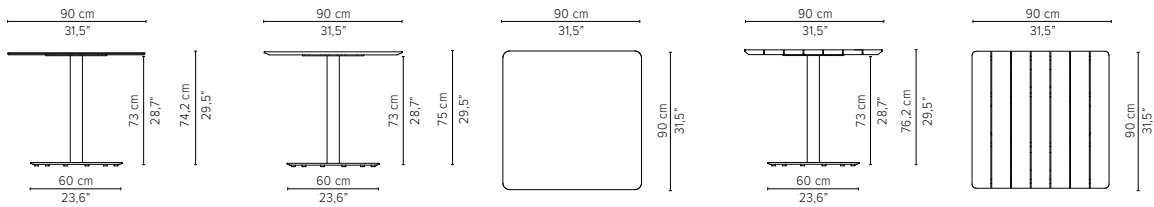

D2170-Cx
CERAMIC TOP

D2170-Lx
LAVASTONE TOP

D2170-T
TEAK TOP

Packaging bottom plate: 74x74x16cm - 0,09m³ - 34,75kg
Packaging leg: 75x10x10cm - 0,01m³ - 4,45kg
Packaging top plate: tbc
Packaging ceramic top: tbc
Packaging lavastone top: tbc
Packaging teak top: tbc

* Appearances, measurements and weights may slightly differ from reality.