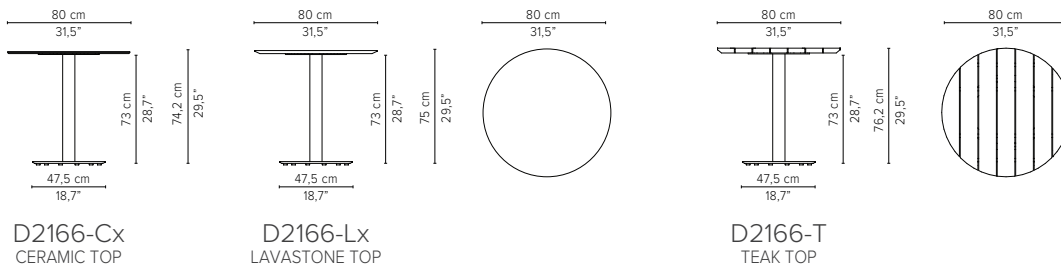

TABLE TOP CERAMIC

* this colour may possibly show subtle veins

T-TABLE

DINING TABLES
H 75cm / 29,5"

TECHNICAL DRAWINGS

Dia 80cm / 31,5"

D2166-Cx
CERAMIC TOP

D2166-Lx
LAVASTONE TOP

D2166-T
TEAK TOP

Packaging bottom plate: 74x74x16cm - 0,09m³ - 34,75kg
 Packaging leg: 75x10x10cm - 0,01m³ - 4,45kg
 Packaging top plate: tbc
 Packaging ceramic top: tbc
 Packaging lavastone top: tbc
 Packaging teak top: tbc

Dia 90cm / 35,4"

D2160-Cx
CERAMIC TOP

D2160-Lx
LAVASTONE TOP

D2160-T
TEAK TOP

Packaging bottom plate: 74x74x16cm - 0,09m³ - 34,75kg
 Packaging leg: 75x10x10cm - 0,01m³ - 4,45kg
 Packaging top plate: tbc
 Packaging ceramic top: tbc
 Packaging lavastone top: tbc
 Packaging teak top: tbc

* Appearances, measurements and weights may slightly differ from reality.

T-TABLE

COFFEE TABLES

H 35cm / 13,8"

TECHNICAL DRAWINGS

80x80cm / 31,5"x31,5"

D2173-Cx
CERAMIC TOP

D2173-Lx
LAVASTONE TOP