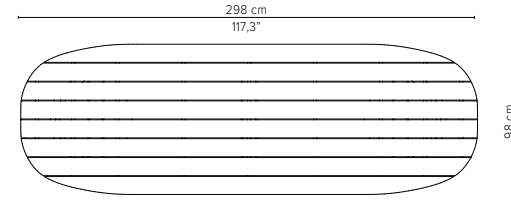

90x90cm / 35,4"x35,4"

D2170-Cx
CERAMIC TOP

D2170-Lx
LAVASTONE TOP

D2170-T
TEAK TOP

Packaging bottom plate: 74x74x16cm - 0,09m³ - 34,75kg
 Packaging leg: 75x10x10cm - 0,01m³ - 4,45kg
 Packaging top plate: tbc
 Packaging ceramic top: tbc
 Packaging lavastone top: tbc
 Packaging teak top: tbc

* Appearances, measurements and weights may slightly differ from reality.

T-TABLE

DINING TABLES
H 75cm / 29,5"

TECHNICAL DRAWINGS

240x98cm / 94,5"x38,6"

D2175-Cx
CERAMIC TOP

D2175-T
TEAK TOP

Packaging bottom plate: 74x74x16cm - 0,09m³ - 34,75kg
 Packaging leg: 75x10x10cm - 0,01m³ - 4,45kg
 Packaging top plate: tbc
 Packaging ceramic top: tbc
 Packaging lavastone top: tbc
 Packaging teak top: tbc

298x98cm / 117,3"x38,6"

D2176-Cx
CERAMIC TOP

D2176-T
TEAK TOP

Packaging bottom plate: 74x74x16cm - 0,09m³ - 34,75kg
 Packaging leg: 75x10x10cm - 0,01m³ - 4,45kg
 Packaging top plate: tbc
 Packaging ceramic top: tbc
 Packaging lavastone top: tbc
 Packaging teak top: tbc

* Appearances, measurements and weights may slightly differ from reality.

T-TABLE

LOW DINING TABLES

H 67cm / 26,4"

TECHNICAL DRAWINGS

Dia 80cm / 31,5"

D2167-Cx
CERAMIC TOP

D2167-Lx
LAVASTONE TOP