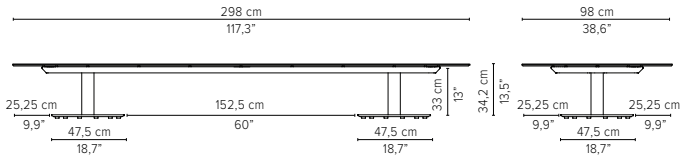

* Appearances, measurements and weights may slightly differ from reality.

T-TABLE

COFFEE TABLES

H 35cm / 13,8"

TECHNICAL DRAWINGS

80x80cm / 31,5"x31,5"

D2173-Cx
CERAMIC TOP

D2173-Lx
LAVASTONE TOP

90x90cm / 35,4"x35,4"

D2174-Cx
CERAMIC TOP

D2174-Lx
LAVASTONE TOP

D2174-T
TEAK TOP

Packaging bottom plate: 74x74x16cm - 0,09m³ - 34,75kg
 Packaging leg: 34x10x10cm - 0,01m³ - 2,05kg
 Packaging top plate: tbc
 Packaging ceramic top: tbc
 Packaging lavastone top: tbc
 Packaging teak top: tbc

* Appearances, measurements and weights may slightly differ from reality.

T-TABLE

COFFEE TABLES
H 35cm / 13,8"

TECHNICAL DRAWINGS

240x98cm / 94,5"x38,6"

D2179-Cx
CERAMIC TOP

D2179-T
TEAK TOP

Packaging bottom plate: 74x74x16cm - 0,09m³ - 34,75kg
 Packaging leg: 34x10x10cm - 0,01m³ - 2,05kg
 Packaging top plate: tbc
 Packaging ceramic top: tbc
 Packaging lavastone top: tbc
 Packaging teak top: tbc

298x98cm / 117,3"x38,6"

D2180-Cx
CERAMIC TOP

D2180-T
TEAK TOP

Packaging bottom plate: 74x74x16cm - 0,09m³ - 34,75kg
 Packaging leg: 34x10x10cm - 0,01m³ - 2,05kg
 Packaging top plate: tbc
 Packaging ceramic top: tbc
 Packaging lavastone top: tbc
 Packaging teak top: tbc