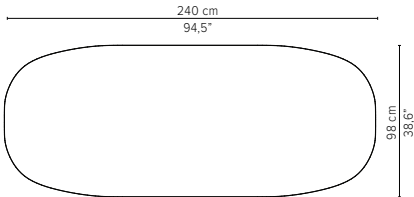

* Appearances, measurements and weights may slightly differ from reality.

T-TABLE

COFFEE TABLES

H 35cm / 13,8"

TECHNICAL DRAWINGS

80x80cm / 31,5"x31,5"

D2173-Cx
CERAMIC TOP

D2173-Lx
LAVASTONE TOP

D2173-T
TEAK TOP

Packaging bottom plate: 74x74x16cm - 0,09m³ - 34,75kg
 Packaging leg: 34x10x10cm - 0,01m³ - 2,05kg
 Packaging top plate: tbc
 Packaging ceramic top: tbc
 Packaging lavastone top: tbc
 Packaging teak top: tbc

90x90cm / 35,4"x35,4"

D2174-Cx
CERAMIC TOP

D2174-Lx
LAVASTONE TOP

D2174-T
TEAK TOP

Packaging bottom plate: 74x74x16cm - 0,09m³ - 34,75kg
 Packaging leg: 34x10x10cm - 0,01m³ - 2,05kg
 Packaging top plate: tbc
 Packaging ceramic top: tbc
 Packaging lavastone top: tbc
 Packaging teak top: tbc

* Appearances, measurements and weights may slightly differ from reality.

T-TABLE

COFFEE TABLES
H 35cm / 13,8"

TECHNICAL DRAWINGS

240x98cm / 94,5"x38,6"

D2179-Cx
CERAMIC TOP

D2179-T
TEAK TOP

Packaging bottom plate: 74x74x16cm - 0,09m³ - 34,75kg
 Packaging leg: 34x10x10cm - 0,01m³ - 2,05kg
 Packaging top plate: tbc
 Packaging ceramic top: tbc
 Packaging lavastone top: tbc
 Packaging teak top: tbc