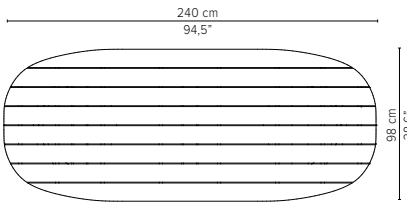

Packaging bottom plate: 74x74x16cm - 0,09m³ - 34,75kg
 Packaging leg: 75x10x10cm - 0,01m³ - 4,45kg
 Packaging top plate: tbc
 Packaging ceramic top: tbc
 Packaging lavastone top: tbc
 Packaging teak top: tbc

90x90cm / 35,4"x35,4"

D2170-Cx
CERAMIC TOP

D2170-Lx
LAVASTONE TOP

D2170-T
TEAK TOP

Packaging bottom plate: 74x74x16cm - 0,09m³ - 34,75kg
 Packaging leg: 75x10x10cm - 0,01m³ - 4,45kg
 Packaging top plate: tbc
 Packaging ceramic top: tbc
 Packaging lavastone top: tbc
 Packaging teak top: tbc

* Appearances, measurements and weights may slightly differ from reality.

T-TABLE

DINING TABLES
H 75cm / 29,5"

TECHNICAL DRAWINGS

240x98cm / 94,5"x38,6"

D2175-Cx
CERAMIC TOP

D2175-T
TEAK TOP

Packaging bottom plate: 74x74x16cm - 0,09m³ - 34,75kg
 Packaging leg: 75x10x10cm - 0,01m³ - 4,45kg
 Packaging top plate: tbc
 Packaging ceramic top: tbc
 Packaging lavastone top: tbc
 Packaging teak top: tbc

298x98cm / 117,3"x38,6"

D2176-Cx
CERAMIC TOP

D2176-T
TEAK TOP

Packaging bottom plate: 74x74x16cm - 0,09m³ - 34,75kg
 Packaging leg: 75x10x10cm - 0,01m³ - 4,45kg
 Packaging top plate: tbc
 Packaging ceramic top: tbc
 Packaging lavastone top: tbc
 Packaging teak top: tbc