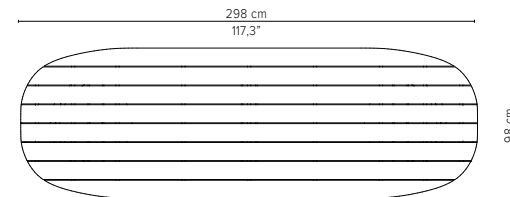

D2180-T
TEAK TOP

Packaging bottom plate: 74x74x16cm - 0,09m³ - 34,75kg
Packaging leg: 34x10x10cm - 0,01m³ - 2,05kg
Packaging top plate: tbc
Packaging ceramic top: tbc
Packaging lavastone top: tbc
Packaging teak top: tbc

* Appearances, measurements and weights may slightly differ from reality.