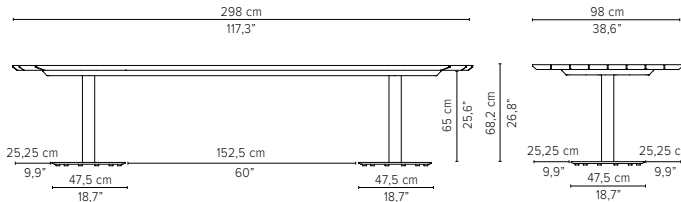

* Appearances, measurements and weights may slightly differ from reality.

T-TABLE

LOW DINING TABLES
H 67cm / 26,4"

TECHNICAL DRAWINGS

80x80cm / 31,5"x31,5"

Packaging bottom plate: 74x74x16cm - 0,09m³ - 34,75kg
 Packaging leg: 67x10x10cm - 0,01m³ - 4,05kg
 Packaging top plate: tbc
 Packaging ceramic top: tbc
 Packaging lavastone top: tbc
 Packaging teak top: tbc

90x90cm / 35,4"x35,4"

Packaging bottom plate: 74x74x16cm - 0,09m³ - 34,75kg
 Packaging leg: 67x10x10cm - 0,01m³ - 4,05kg
 Packaging top plate: tbc
 Packaging ceramic top: tbc
 Packaging lavastone top: tbc
 Packaging teak top: tbc

* Appearances, measurements and weights may slightly differ from reality.

T-TABLE

LOW DINING TABLES
H 67cm / 26,4"

TECHNICAL DRAWINGS

240x98cm / 94,5"x38,6"

D2177-Cx
CERAMIC TOP

D2177-T
TEAK TOP

Packaging bottom plate: 74x74x16cm - 0,09m³ - 34,75kg
 Packaging leg: 67x10x10cm - 0,01m³ - 4,05kg
 Packaging top plate: tbc
 Packaging ceramic top: tbc
 Packaging lavastone top: tbc
 Packaging teak top: tbc

298x98cm / 117,3"x38,6"

D2178-Cx
CERAMIC TOP

D2178-T
TEAK TOP

Packaging bottom plate: 74x74x16cm - 0,09m³ - 34,75kg
 Packaging leg: 67x10x10cm - 0,01m³ - 4,05kg
 Packaging top plate: tbc
 Packaging ceramic top: tbc
 Packaging lavastone top: tbc
 Packaging teak top: tbc