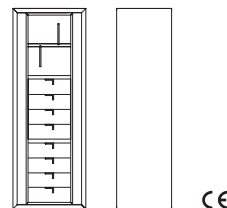

1. **C 80052**
   Mobile girevole in noce canaletto con divisori e 8 cassetti
   Swivel cabinet in walnut canaletto with partitions and 8 drawers
   cm 69 x 52 x h 190
   in 27 1/8 x 20 1/2 x h 74 7/8