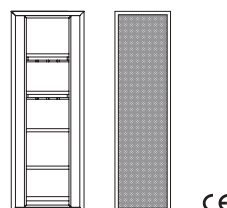

1. **C 80065**
   Mobile girevole in vetro e metallo con ripiani per bicchieri
   Swivel cabinet in glass and metal with shelves for glasses
   cm 67,5 x 52 x h 190
   in 26 1/2 x 20 1/2 x h 74 7/8