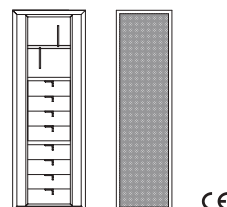

- C 80054**
Mobile girevole in noce canaletto con ripiani inclinati
Swivel cabinet in walnut canaletto with inclined shelves
cm 69 x 52 x h 190
in 27 1/8 x 20 1/2 x h 74 7/8

- C 80055**
Mobile girevole in noce canaletto con ripiani per bicchieri
Swivel cabinet in walnut canaletto with shelves for glasses
cm 69 x 52 x h 190
in 27 1/8 x 20 1/2 x h 74 7/8

- C 80060**
Mobile girevole in vetro e metallo con divisori
Swivel cabinet in glass and metal with partitions
cm 67,5 x 52 x h 190
in 26 1/2 x 20 1/2 x h 74 7/8

- C 80061**
Mobile girevole in vetro e metallo con divisori e 4 cassetti
Swivel cabinet in glass and metal with partitions and 4 drawers
cm 67,5 x 52 x h 190
in 26 1/2 x 20 1/2 x h 74 7/8