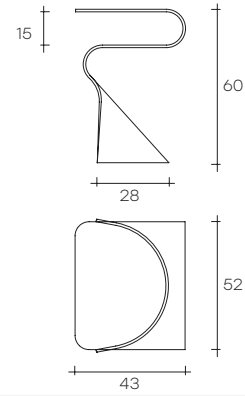

# toki

DESIGN  
SETSU E SHINOBU ITO

modello registrato  
registered model

portata sul piano: 20 kg  
load capacity on top: 20 kg

Comodino monolitico in vetro  
curvato da 10 mm.

Monolithic bedside table  
in 10 mm-thick curved glass.

dimensioni L, P, H  
dimensions L, W, H  
(cm)

COD./CODE

L

P/W

H

peso netto  
net weight  
(kg)

peso lordo  
gross weight  
(kg)

volume imballo  
package volume  
(m<sup>3</sup>)

Comodino.  
Bedside table.

**2910**

52

43

60

18

24

0,20

Nero 95  
Black 95 Glass

10 mm