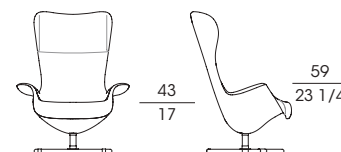

A special mechanism inside the structure of the armchair and of the wing chair allows a 360° rotation and a characteristic rocking movement.

The not removable upholstery can be in fabric or leather, proposed in one colour or in two colours with the external side in leather and the internal one in fabric or leather. The feet are in dark brown pvc.

**70602**  
Poltrona girevole rivestimento tessuto o pelle  
Swivel armchair upholstery in fabric or leather  
cm 96 x 73 x h 85  
in 37 3/4 x 28 3/4 x h 33 1/2

**70603**  
Poltrona girevole esterno in pelle, interno tessuto o pelle  
Swivel armchair external in leather, fabric or leather internal  
cm 96 x 73 x h 85  
in 37 3/4 x 28 3/4 x h 33 1/2

**70604**  
Bergère girevole rivestimento tessuto o pelle  
Swivel wing chair upholstery in fabric or leather  
cm 96 x 88 x h 118  
in 37 3/4 x 34 5/8 x h 46 1/2

**70605**  
Bergère girevole esterno in pelle, interno tessuto o pelle  
Swivel wing chair external in leather, fabric or leather internal  
cm 96 x 88 x h 118  
in 37 3/4 x 34 5/8 x h 46 1/2