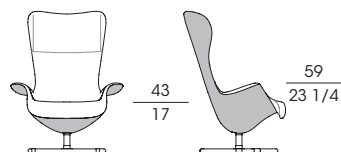

A special mechanism inside the structure of the armchair and of the wing chair allows a 360° rotation and a characteristic rocking movement.

The not removable upholstery can be in fabric or leather, proposed in one colour or in two colours with the external side in leather and the internal one in fabric or leather. The feet are in dark brown pvc.

**70602**  
Poltrona girevole rivestimento tessuto o pelle  
Swivel armchair upholstery in fabric or leather  
cm 96 x 73 x h 85  
in 37 3/4 x 28 3/4 x h 33 1/2

**70603**  
Poltrona girevole esterno in pelle, interno tessuto o pelle  
Swivel armchair external in leather, fabric or leather internal  
cm 96 x 73 x h 85  
in 37 3/4 x 28 3/4 x h 33 1/2

**70604**  
Bergère girevole rivestimento tessuto o pelle  
Swivel wing chair upholstery in fabric or leather  
cm 96 x 88 x h 118  
in 37 3/4 x 34 5/8 x h 46 1/2

**70605**  
Bergère girevole esterno in pelle, interno tessuto o pelle  
Swivel wing chair external in leather, fabric or leather internal  
cm 96 x 88 x h 118  
in 37 3/4 x 34 5/8 x h 46 1/2