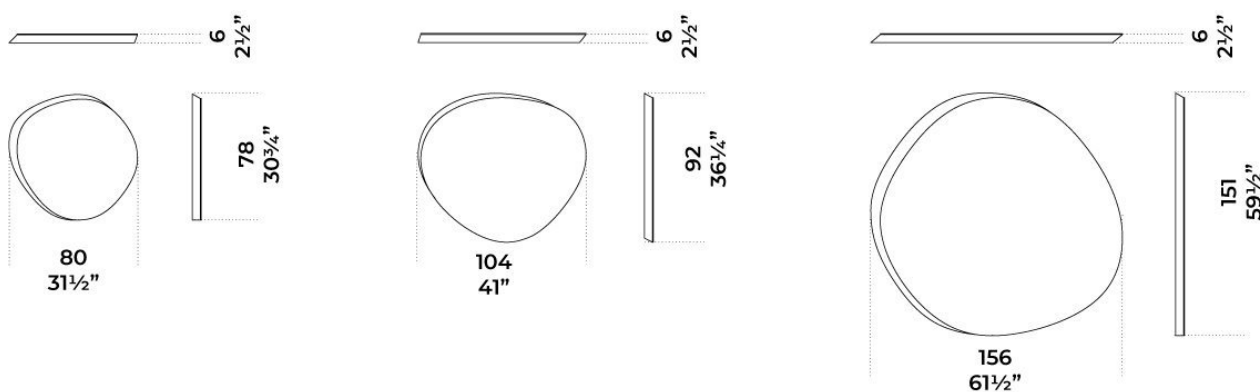


Zeiss Mirror

Luca Nichetto
2009

CASA
DESIGN
GROUP

Zeiss Mirror

Luca Nichetto , 2009

*Specchio extralight 6mm
molato e bisellato a mano, in tre
diverse forme e dimensioni.
Cornice in legno (spessore 5cm)
laccato bianco oppure effetto
tessuto nei colori castagna,
sabbia e canapa.*

*6mm hand polished and
bevelled extralight mirror in
three different shapes and sizes.
White lacquered wooden frame
(thickness 5cm) or lacquered
with "fabric" touch effect in the
colours chestnut, sand and
canapa.*

*Dimensioni / Sizes
Cm (L x P x H)
S 80 x 6 x 78
M 104 x 6 x 92
L 156 x 6 x 151*

Zeiss Mirror

Finiture / Finishes

Legno / Wood

*Bianco poro
chiuso
White closed
pore*

*Canapa effetto
tessuto
Canapa
"fabric" touch
effect*