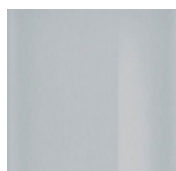

Cristallo / Glass

*Specchio
extralight
Extralight
mirror*