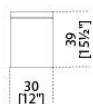

*Dimensioni / Sizes
Cm (L x P x H)
30 x 39 x 175*

Zed

Finiture / Finishes

Legno / Wood

*Grigio umbro
poro chiuso
Dark grey
closed pore*

Cristallo / Glass

*Specchio
Mirror*
