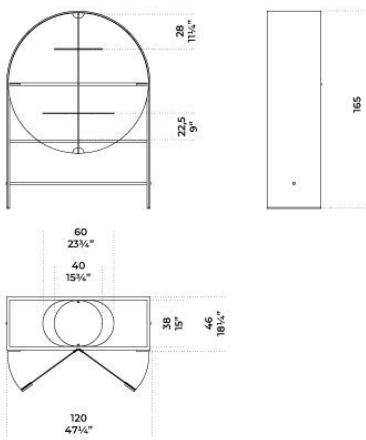

Sideboard with "elephant grey" lacquered wooden structure. 6mm tempered glass door with pigmented amber color. Back and shelves in 6mm tempered smoked "grigio Italia" glass. Details in satin brass.

Dimensioni / Sizes  
Cm (W x D x H)  
125 x 45 x 170

Inches (W x D x H)  
49¼" x 17¾" x 67"