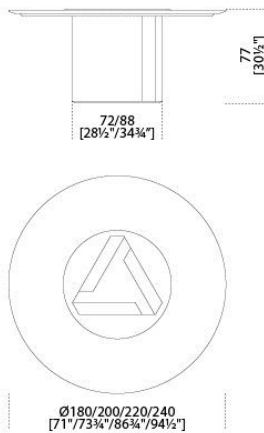

Table with black stained brushed ash top. Rotating plate in 10mm tempered bevelled black bright painted glass. Sahara Noir marble base. "Supermirror" bright stainless steel bottom plate.

Dimensioni / Sizes  
Cm (Ø x H)  
180 x 76  
200 x 76  
220 x 76  
240 x 76

Inches (Ø x H)  
71" x 30"  
78¾" x 30"  
86¾" x 30"  
94½" x 30"

---