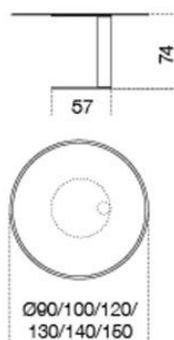

Table with 15 mm bevelled and bright painted glass top. Bright lacquered metal structure. Available in the colours black, blue grey and liquorice.

Dimensioni / Sizes

Cm:

Ø 90 x 74h

Ø 100 x 74h

Ø 120 x 74h

Ø 130 x 74h

Ø 140 x 74h

Ø 150 x 74h

*Cristallo / Glass*

*Liquirizia  
brillante  
Bright liquorice*

*Blu grigio  
brillante  
Bright blue  
grey*

*Nero brillante  
Bright black*

---