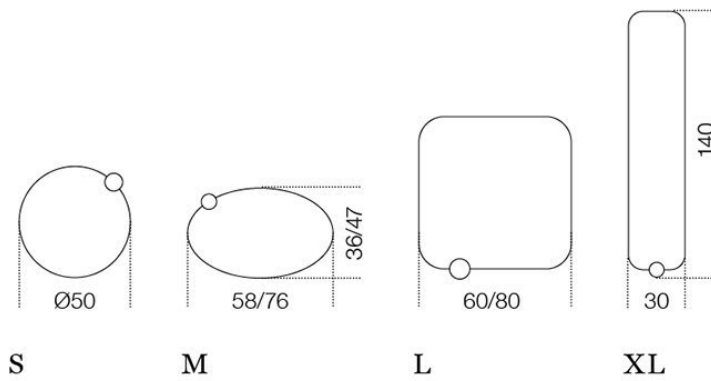


Odette

Odette

Specchio con particolare decorativo in ottone lucido posizionabile a discrezione lungo il perimetro. Disponibile in extralight, "Antique 1" o "Antique 2".

Mirror with bright brass decorative detail, which can be placed all over the perimeter, at discretion of the client. Available also in extralight mirror, "Antique 1" or "Antique 2" mirror.

*Dimensioni / Sizes
Cm*

*S Ø 50
M 58 x 36h
M 76 x 47h
L 60 x 60h
L 80 x 80h
XL 30 x 140h*

Cristallo / Glass

*Specchio
extralight
Extralight
mirror*

*Specchio
"Antique 1"
"Antique 1"
mirror*

*Specchio
"Antique 2"
"Antique 2"
mirror*