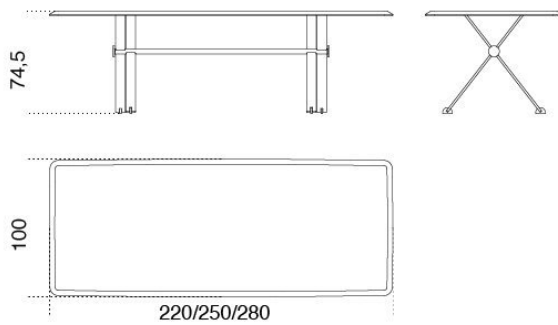

15mm painted bevelled glass top as per samples in the bright or satin version, on request.

Dimensioni / Sizes

Cm

220 x 100 x 74,5h

250 x 100 x 74,5h

280 x 100 x 74,5h

Inches

86¾" x 39½" x 29¼"h

98½" x 39½" x 29¼"h

110¼" x 39½" x 29¼"h

Metallo / Metal

*Alluminio
spazzolato nero
Alluminio
spazzolato nero*

Legno / Wood

*Tweed
Tweed*

Cristallo / Glass

*Bianco
brillante
Bright white*