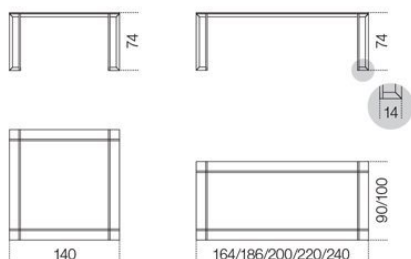

Lord

Pierangelo Gallotti, 2004

Tavolo con piano in cristallo trasparente 15mm.

A richiesta retroverniciato nei colori del campionario, nella versione brillante o satinata.

Struttura in acciaio inox lucido (profilo 40x20x2mm).

Disponibile anche in acciaio inox satinato o in acciaio laccato bianco o nero goffrato.

Per le versioni XL da 260x110 cm in sù (vedere scheda prodotto LORD Extralarge) il piano è sempre in cristallo trasparente 19mm.

Struttura (profilo 50x25x3 mm) in acciaio inox lucido o satinato. Su richiesta si realizzano piani con dimensioni speciali.

Table with 15mm transparent glass top. Painted glass as per samples in the bright or satin version, on request.

Structure in bright stainless steel (1³⁷/₃₂" x 2⁵/₃₂" x 5⁶⁴/₃₂").

X⁵/₃₂" x 29¹/₄" h (check technical sheet LORD Extralarge), the top is always in 19mm transparent glass.

Available also in satin stainless steel or embossed white or black lacquered steel.

For the XL versions, from 102¹/₂" x 43¹/₂" x 29¹/₄" h (check technical sheet LORD Extralarge), the top is always in 19mm transparent glass.

Bright or satin stainless steel structure (1³¹/₃₂" x 3²/₃₂" x 6³/₈" x 1⁶⁴/₃₂" x 1⁶³/₈").

Customized sizes for the top on request.

Dimensioni / Sizes

Cm:

140 x 140 x 74h

164 x 90 x 74h

186 x 90 x 74h

200 x 100 x 74h

220 x 100 x 74h

240 x 100 x 74h

CASA
DESIGN
GROUP

living
outdoor
contract